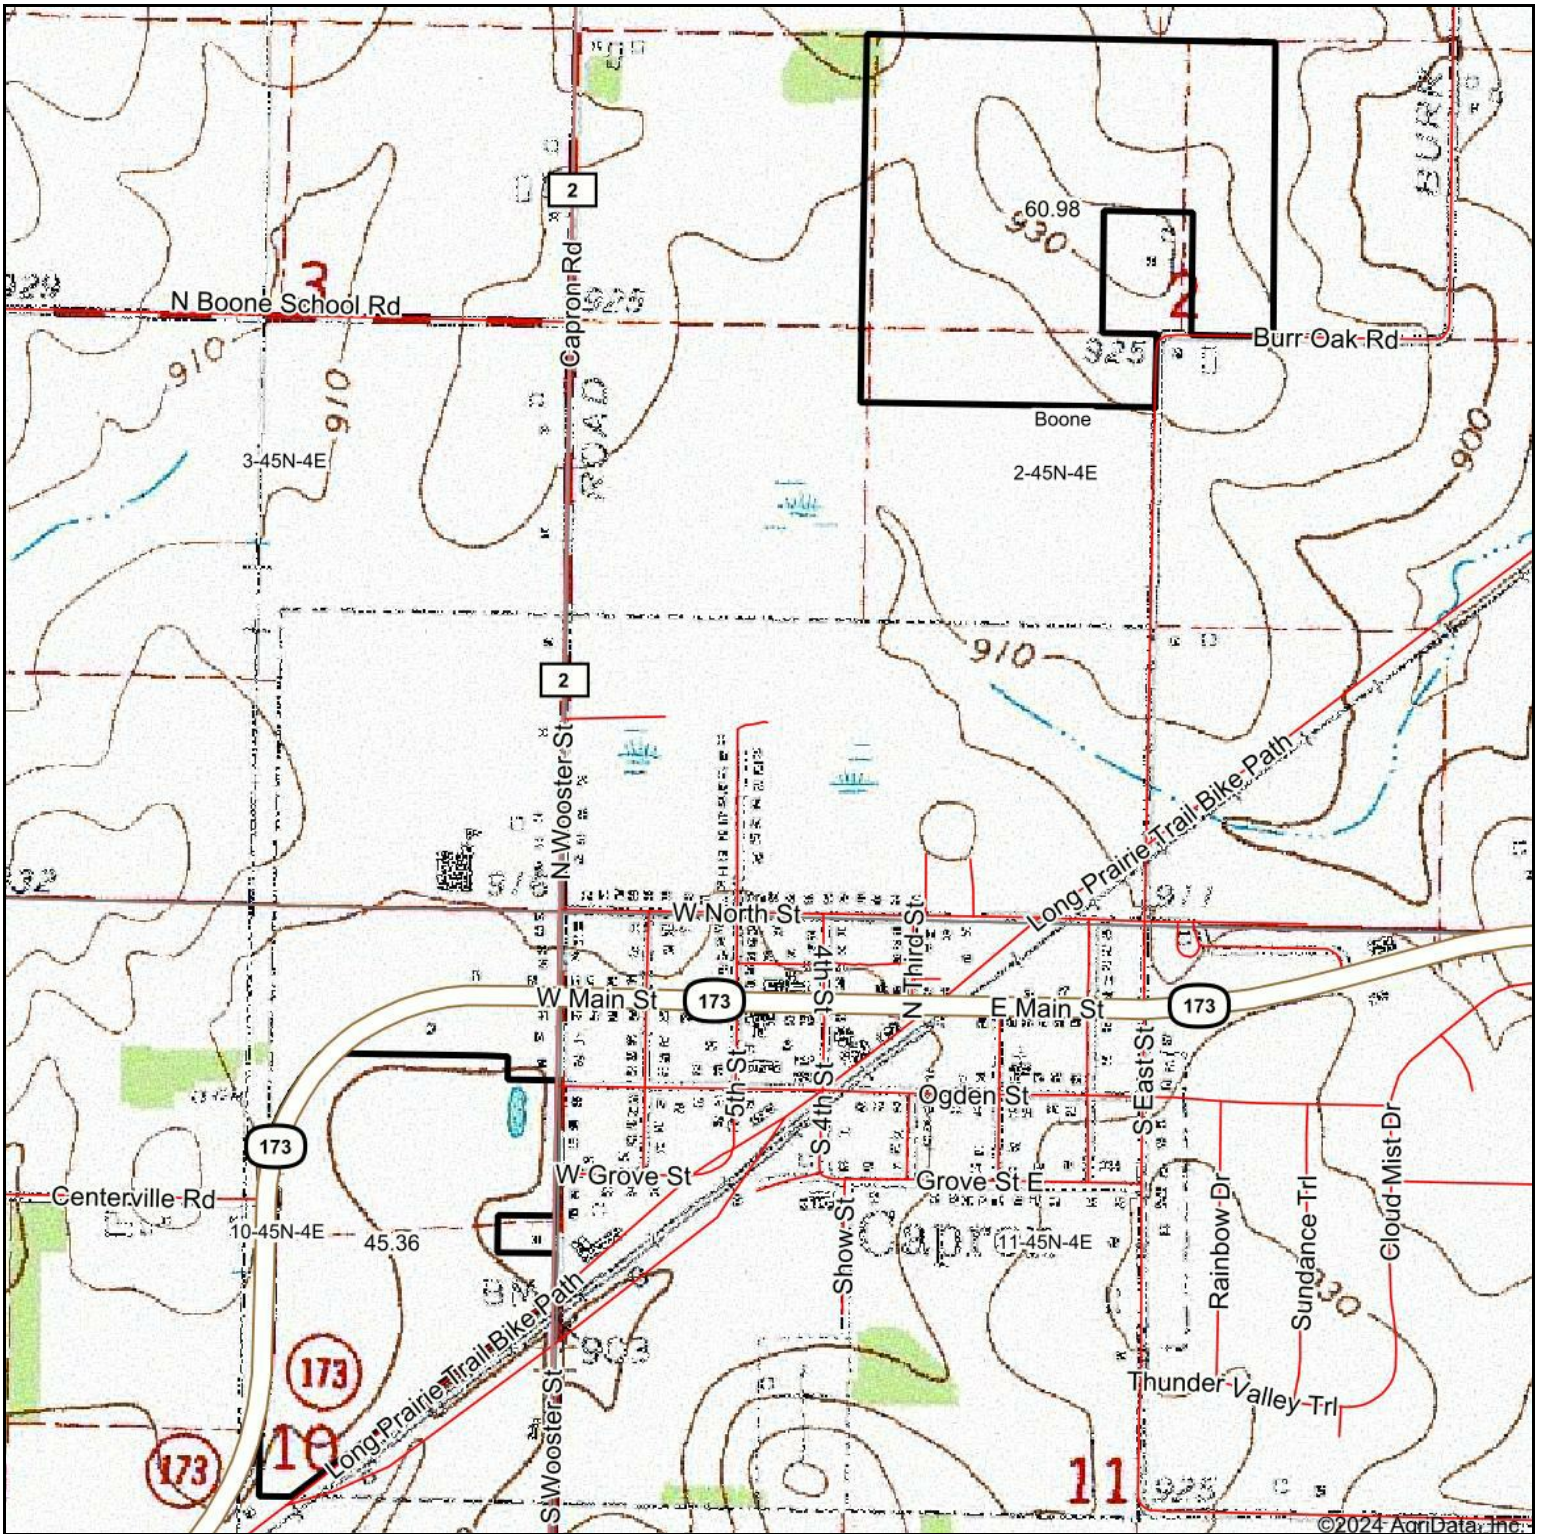

Topography Map

©2024 AgriData, Inc.

Map Center: 42° 24' 8.18, -88° 44' 29.45

2-45N-4E
Boone County
Illinois

4/18/2024

Maps Provided By:

© AgriData, Inc. 2023 www.AgriDataInc.com