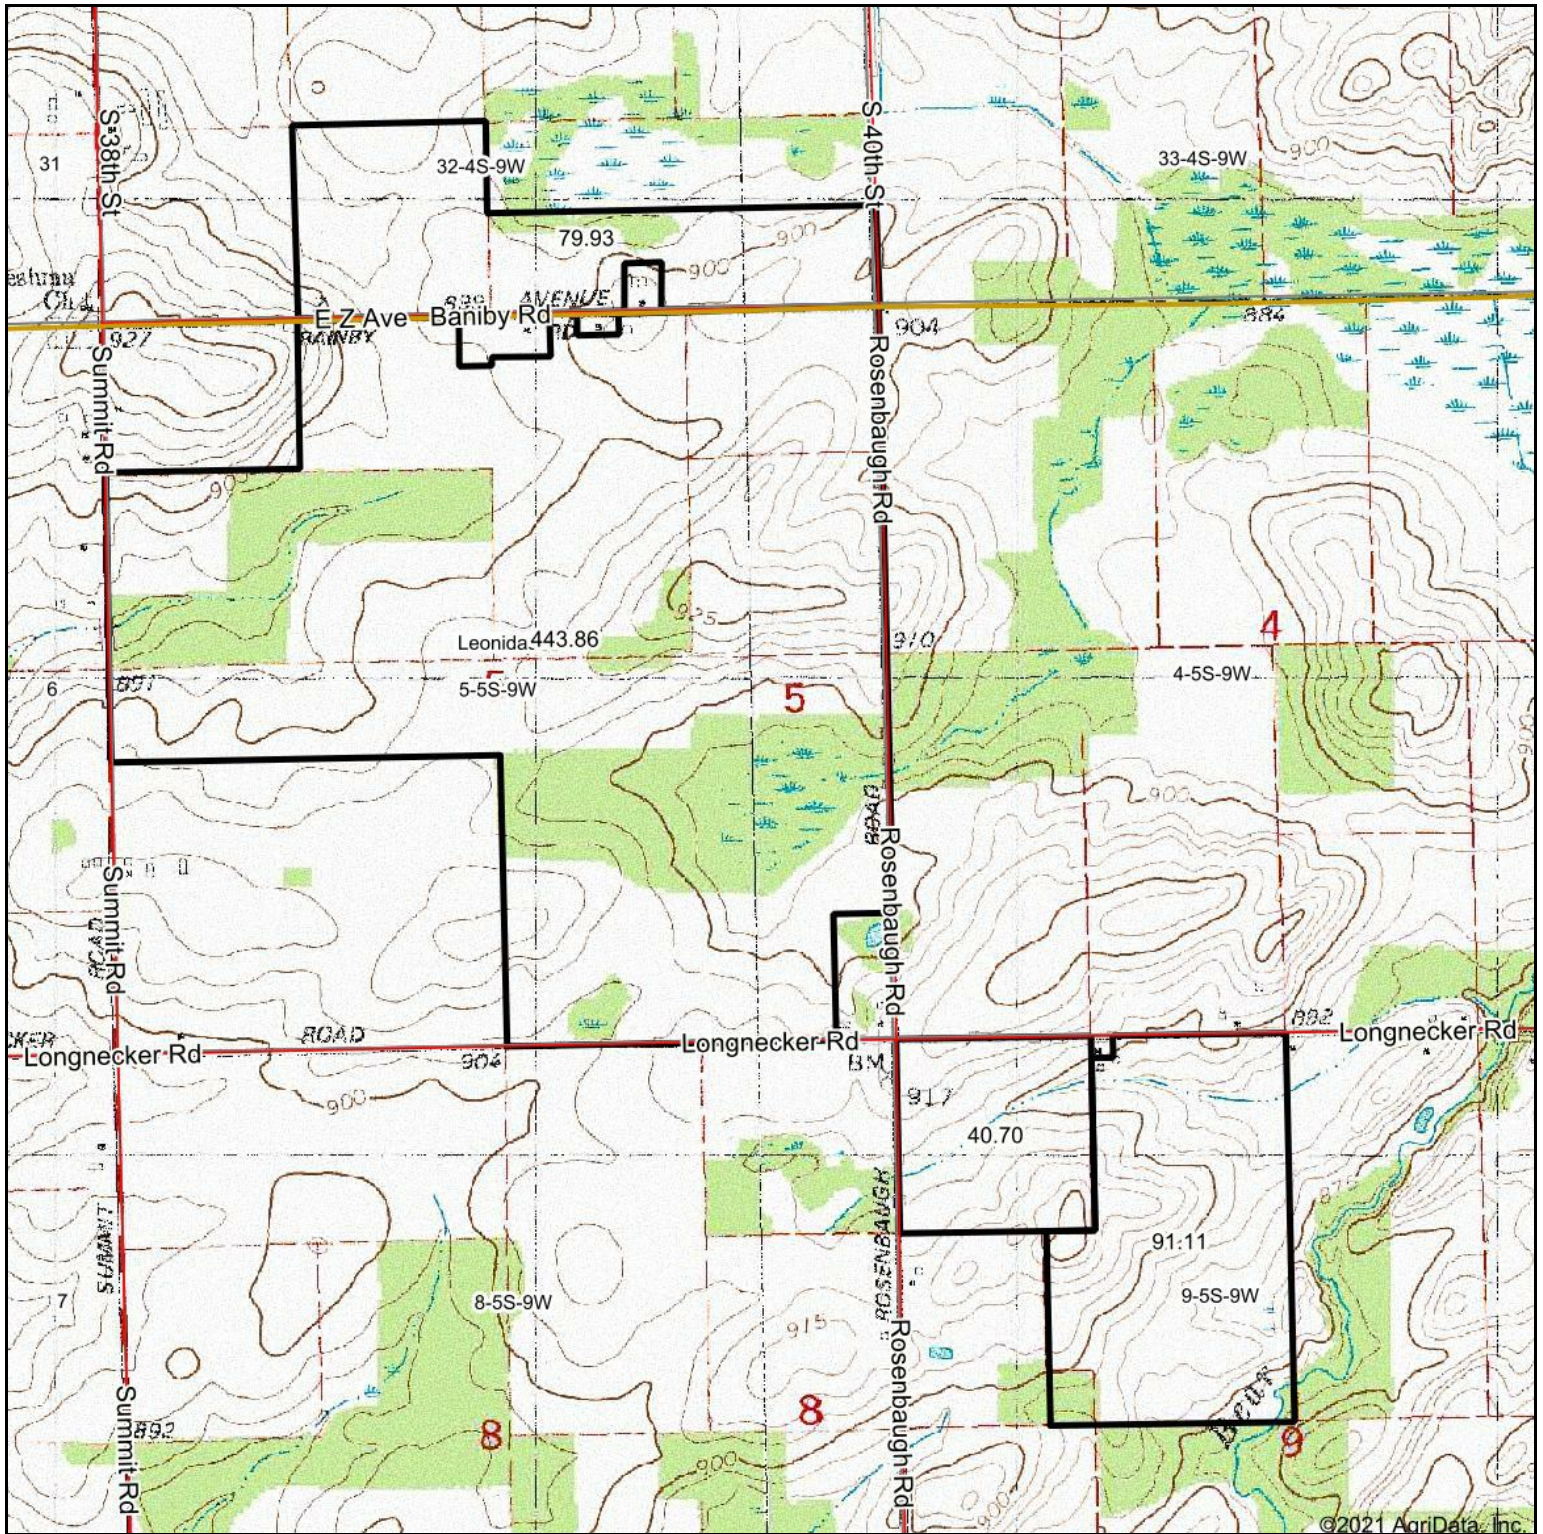

Topography Map

map center: 42° 3' 46.02, -85° 22' 28.55

Maps Provided By:

© AgriData, Inc. 2021 www.AgriDataInc.com

5-5S-9W
St Joseph County
Michigan

12/15/2021

Topography Map

©2021 AgriData, Inc.

map center: 42° 2' 23.47, -85° 24' 24.37

Maps Provided By:

© AgriData, Inc. 2021 www.AgriDataInc.com

18-5S-9W
St Joseph County
Michigan

12/15/2021