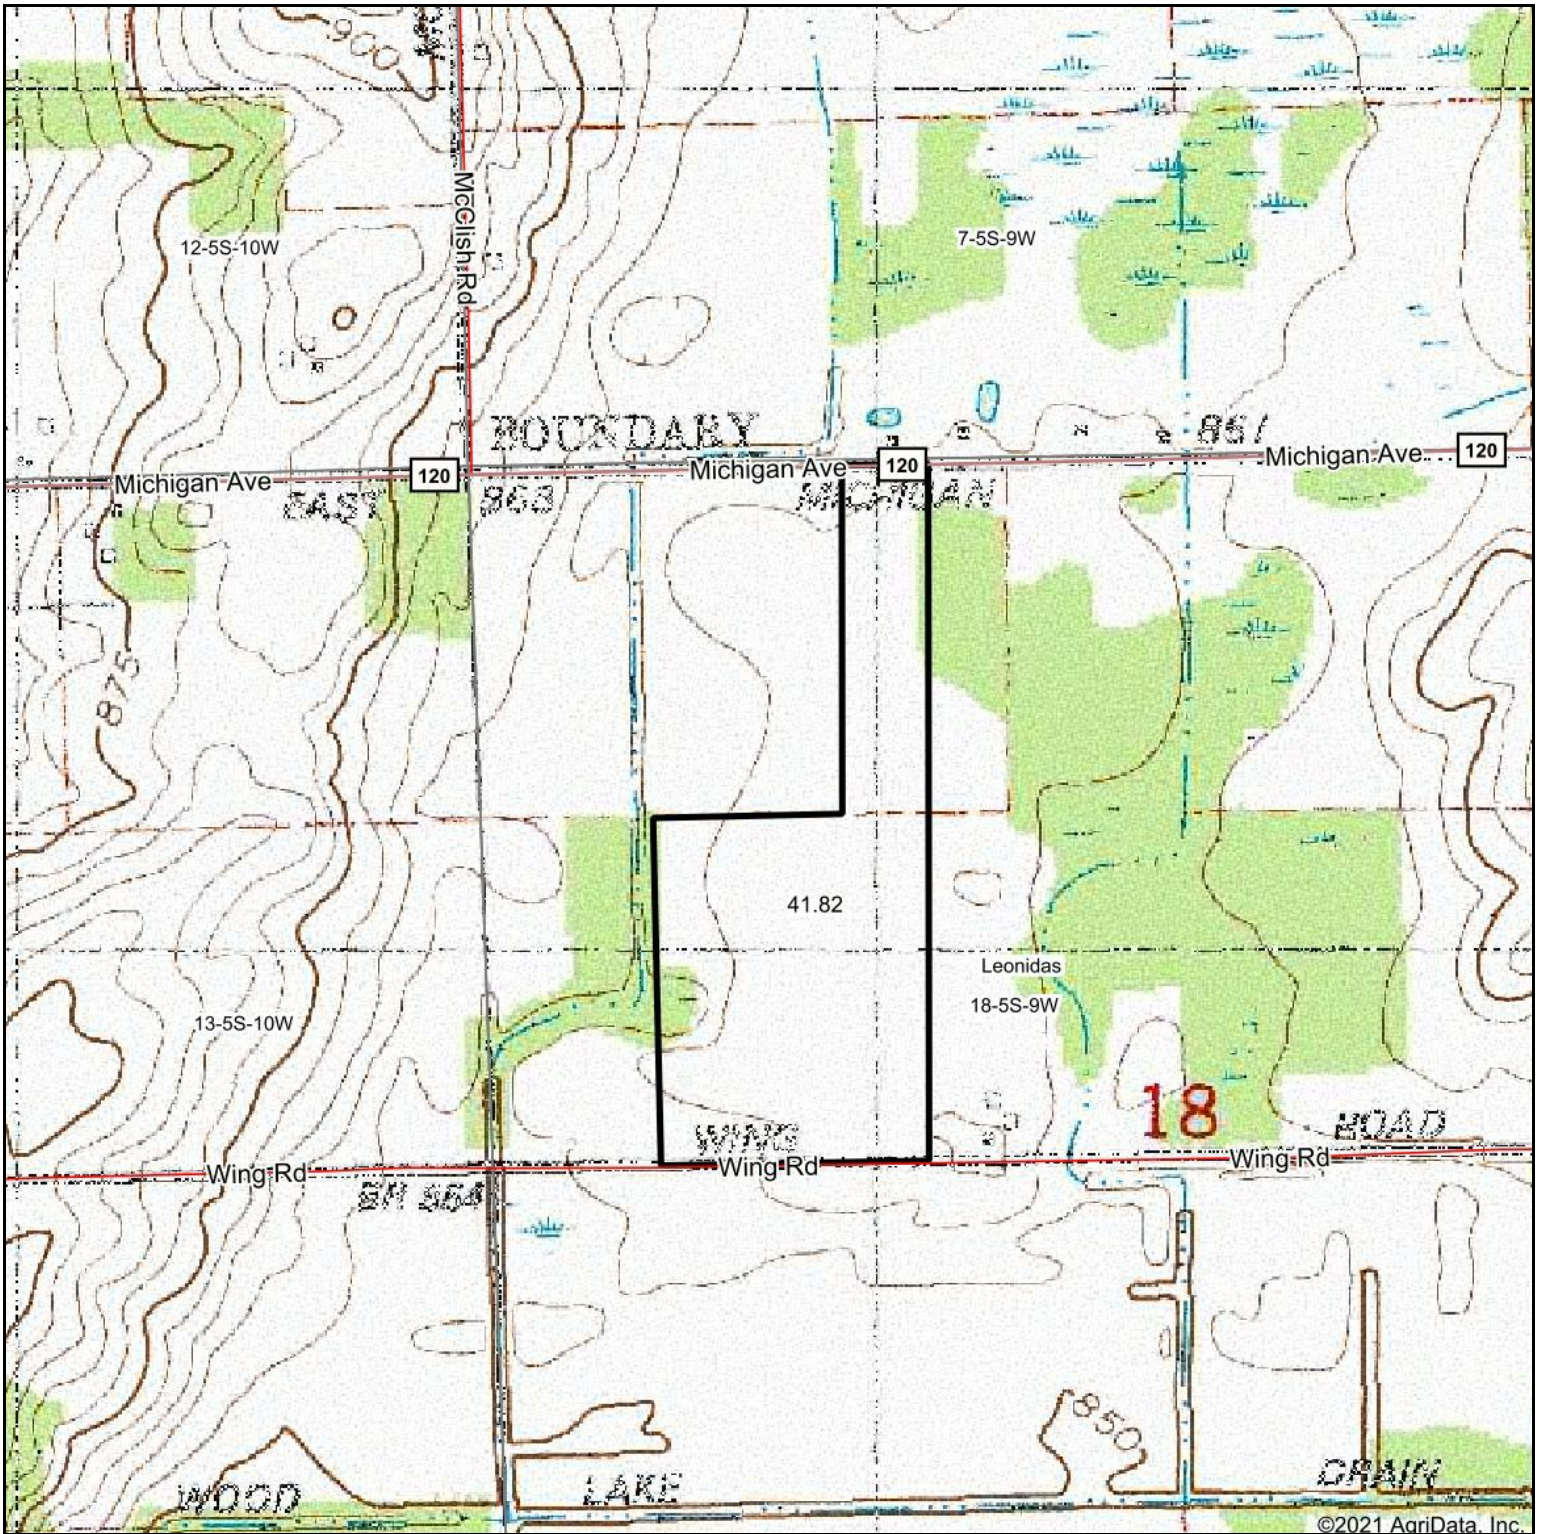

Topography Map

map center: 42° 3' 46.02, -85° 22' 28.55

Maps Provided By:

© AgriData, Inc. 2021 www.AgriDataInc.com

5-5S-9W
St Joseph County
Michigan

12/15/2021

Topography Map

©2021 AgriData, Inc.

map center: 42° 2' 23.47, -85° 24' 24.37

Maps Provided By:

© AgriData, Inc. 2021 www.AgriDataInc.com

18-5S-9W
St Joseph County
Michigan

12/15/2021