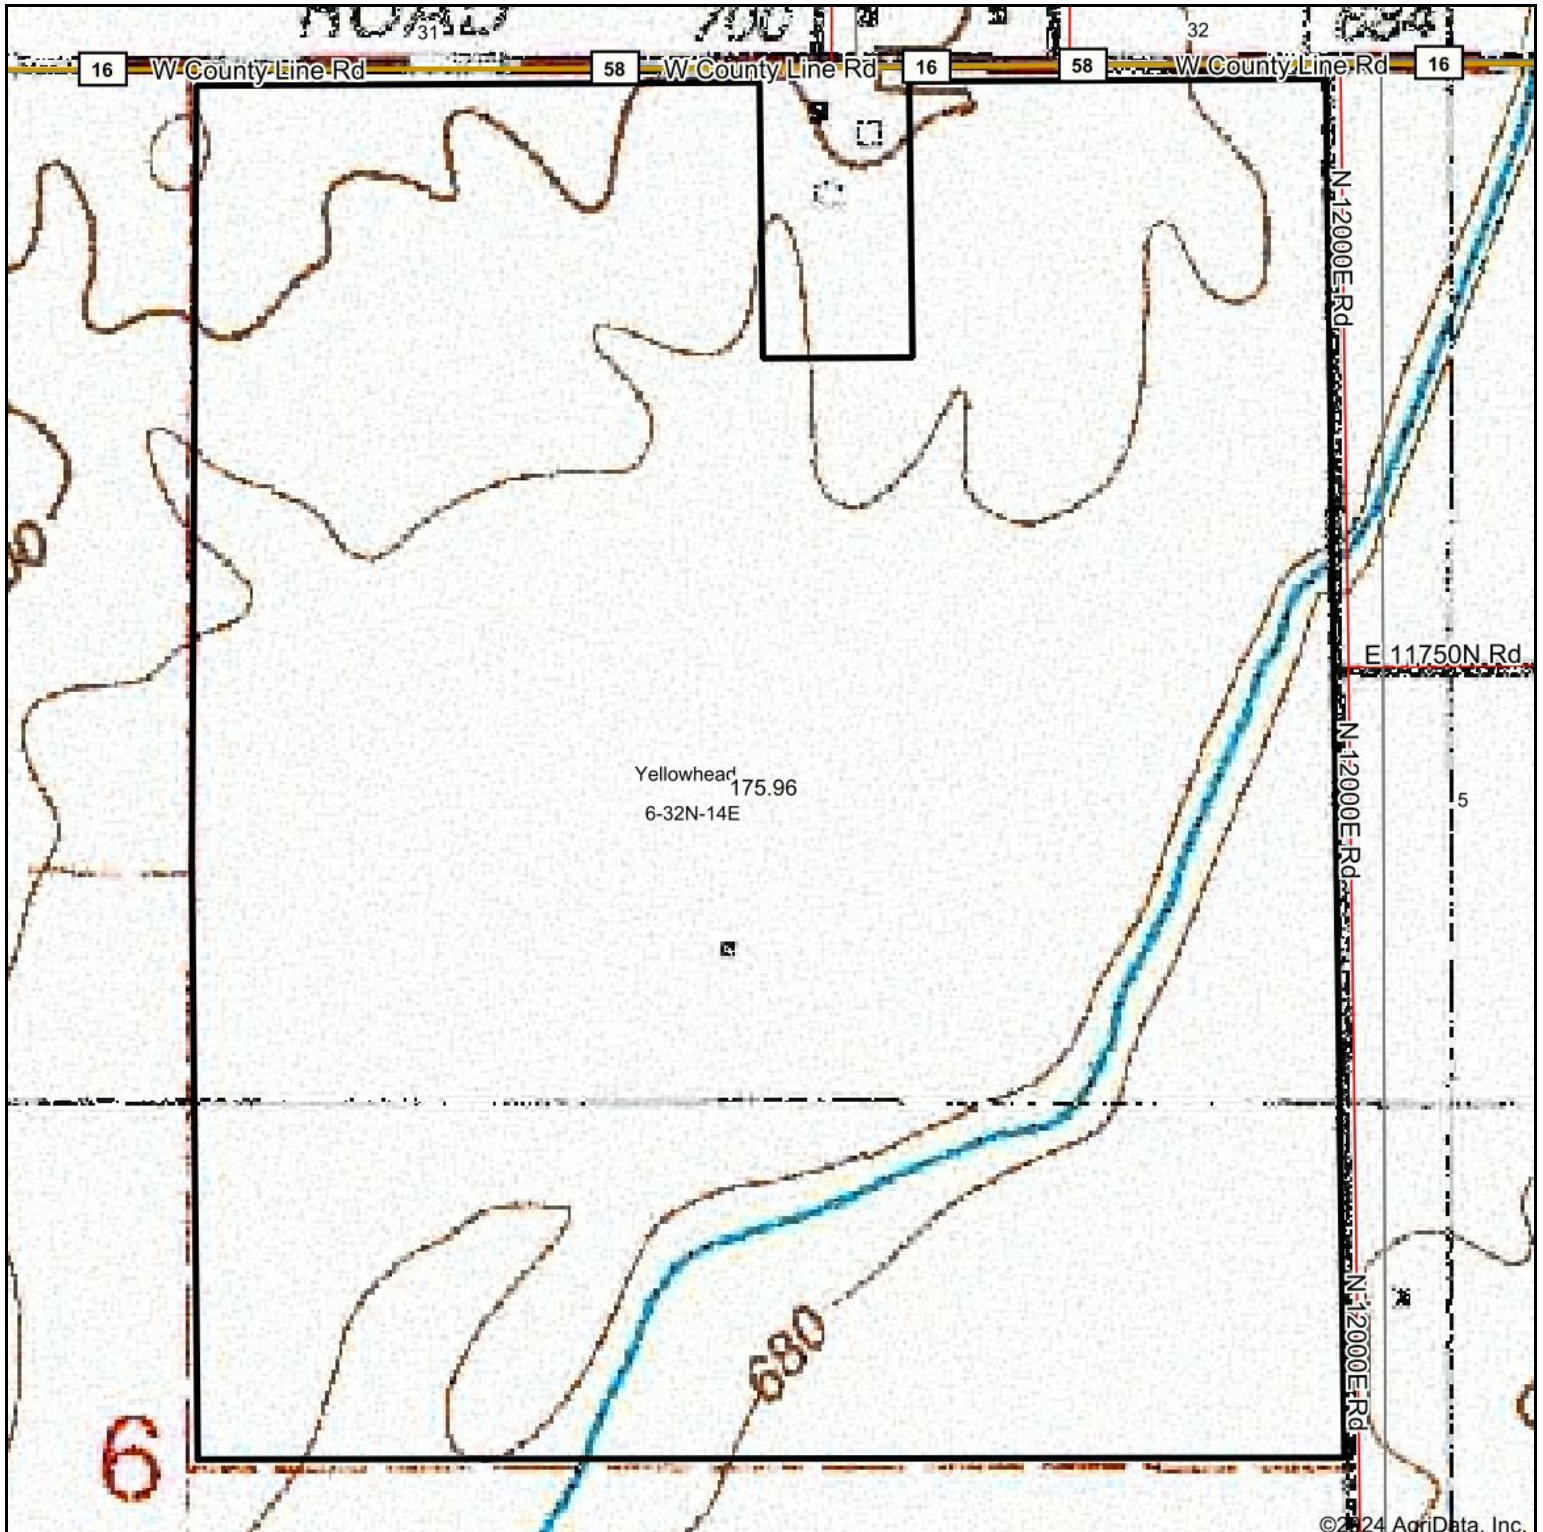

Topography Map

Map Center: 41° 17' 33.38, -87° 39' 2.01

0ft 490ft 979ft

6-32N-14E
Kankakee County
Illinois

4/19/2024

Maps Provided By:

© AgriData, Inc. 2023 www.AgriDataInc.com