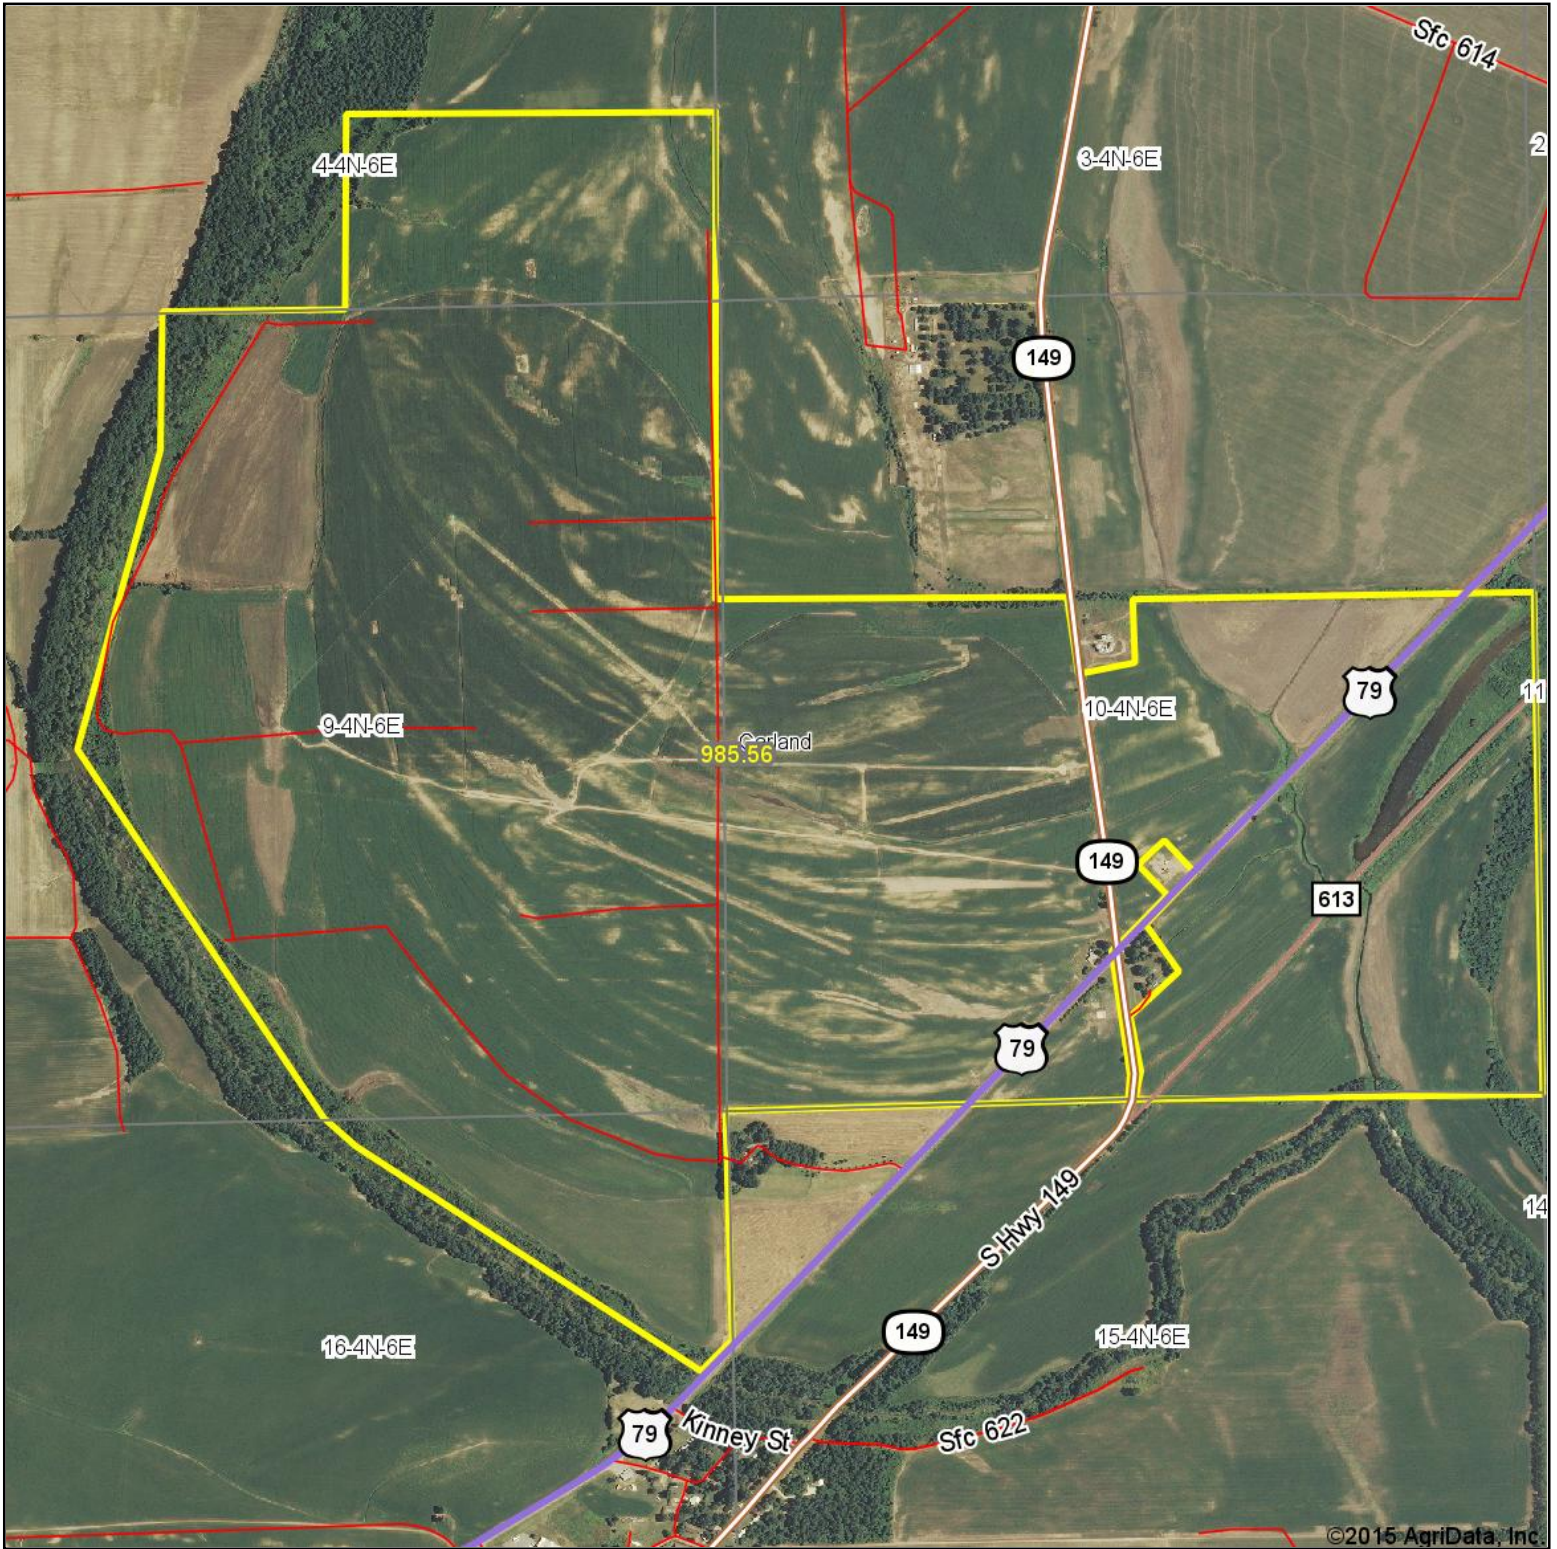

Aerial Map

©2015 AgriData, Inc.

map center: 34° 58' 8.96, 90° 27' 36.93

scale: 16801

10-4N-6E
St Francis County
Arkansas

9/14/2015

Maps Provided By: