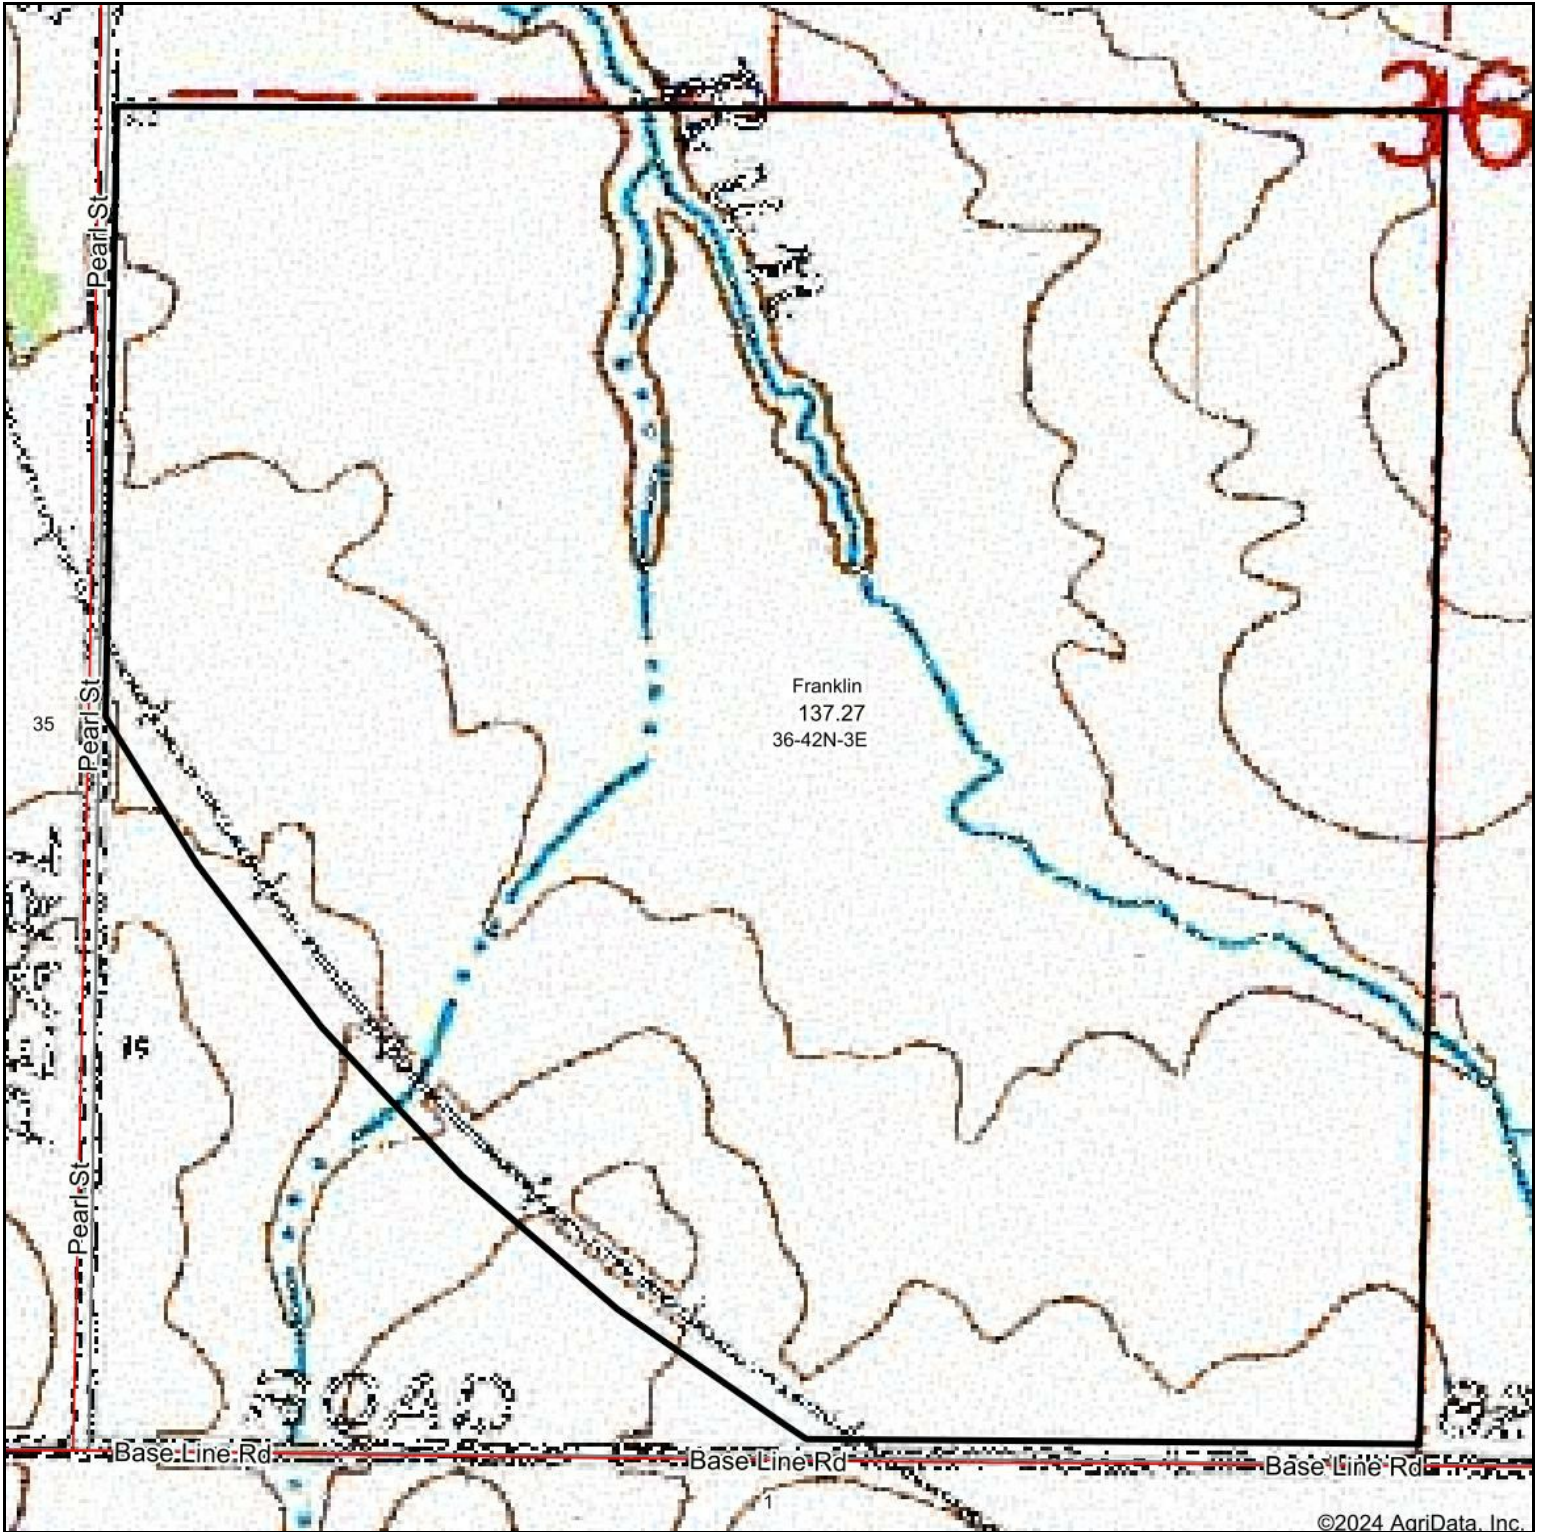

Topography Map

©2024 AgriData, Inc.

Map Center: 42° 4' 11.11, -88° 50' 11.34

Maps Provided By:

© AgriData, Inc. 2023 www.AgrIDataInc.com

36-42N-3E
DeKalb County
Illinois

8/16/2024