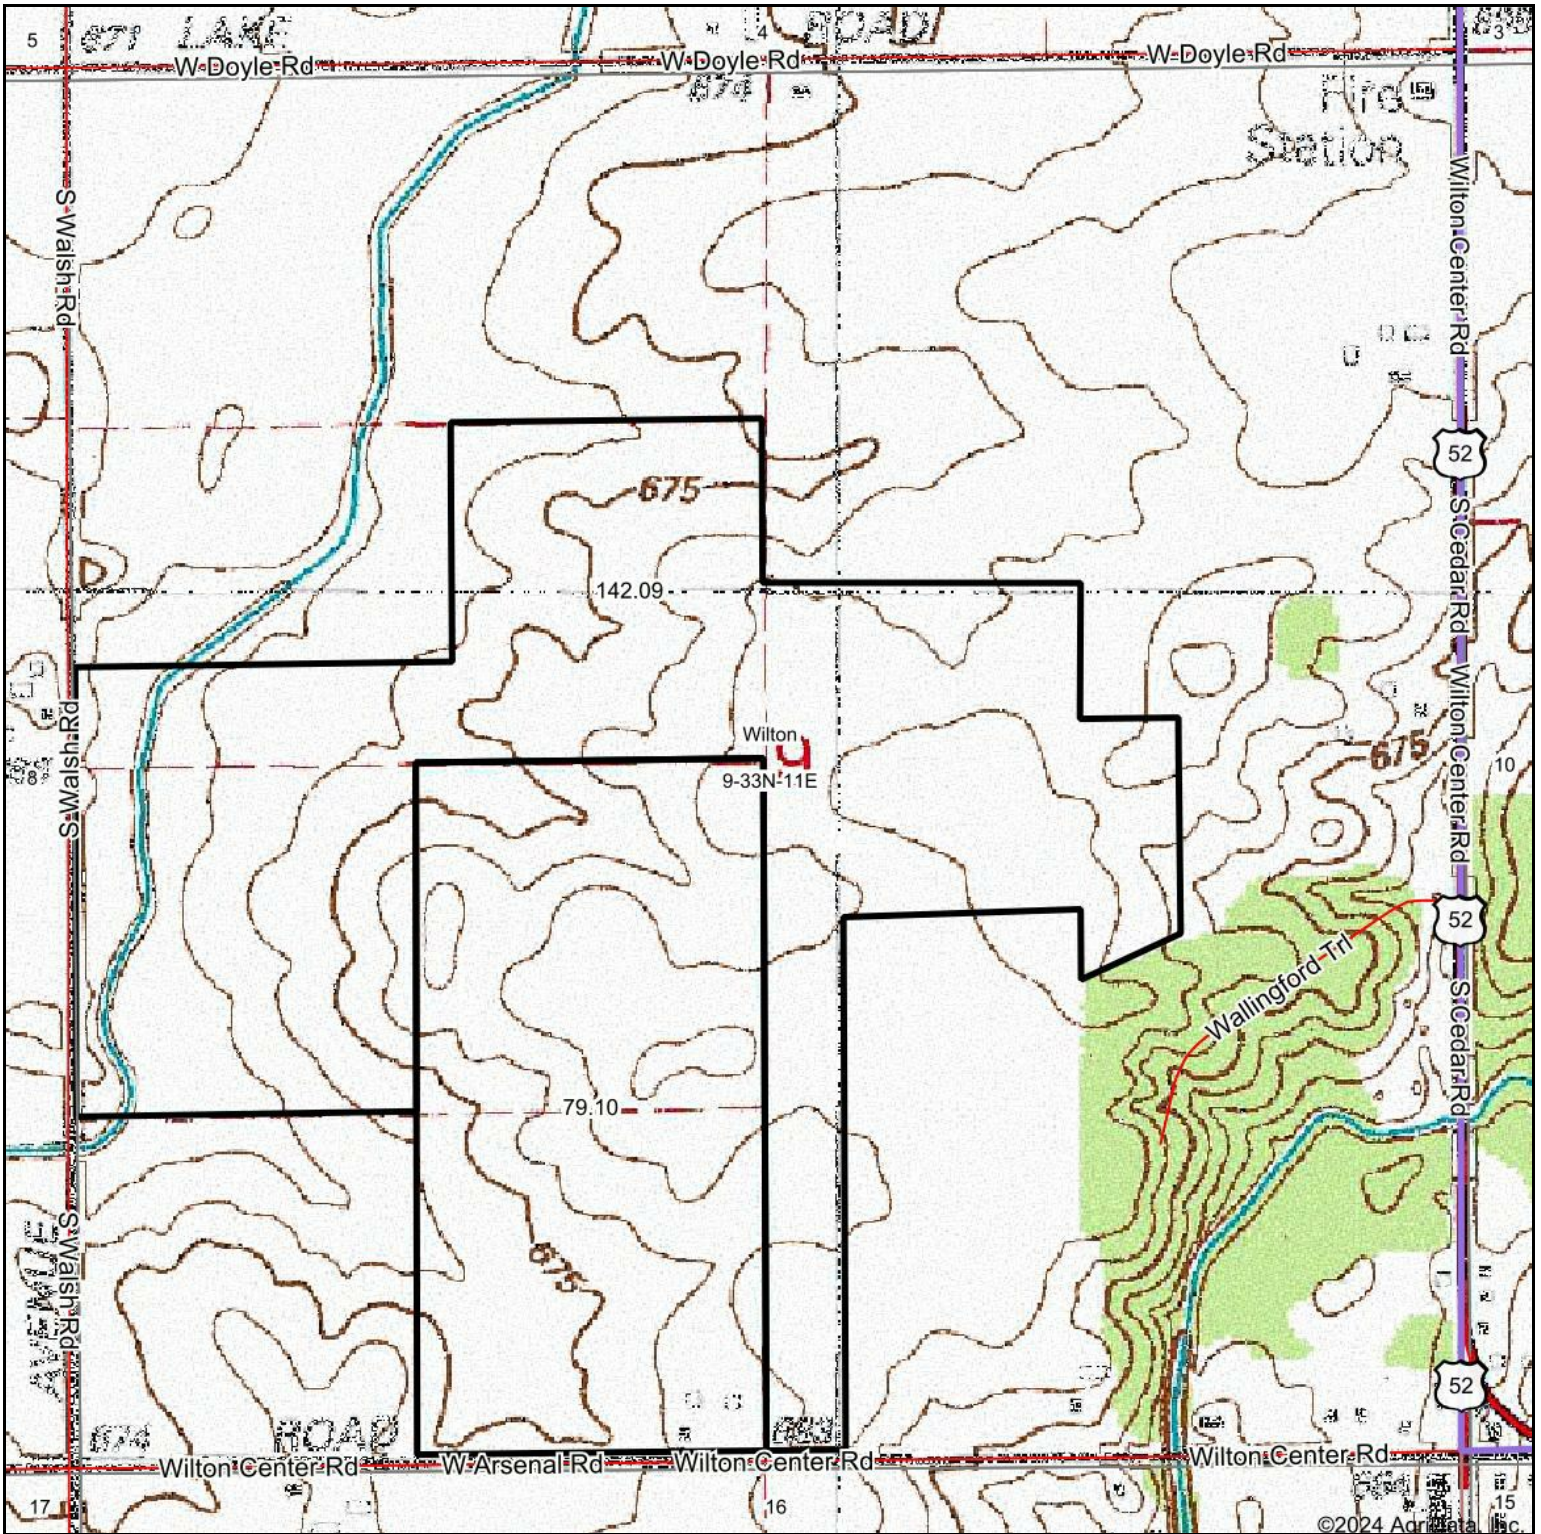

# Topography Map

Map Center: 41° 21' 30.57, -87° 58' 9.5

**9-33N-11E**  
**Wilton County**  
**Illinois**

4/19/2024

Maps Provided By:

© AgriData, Inc. 2023 www.AgridataInc.com