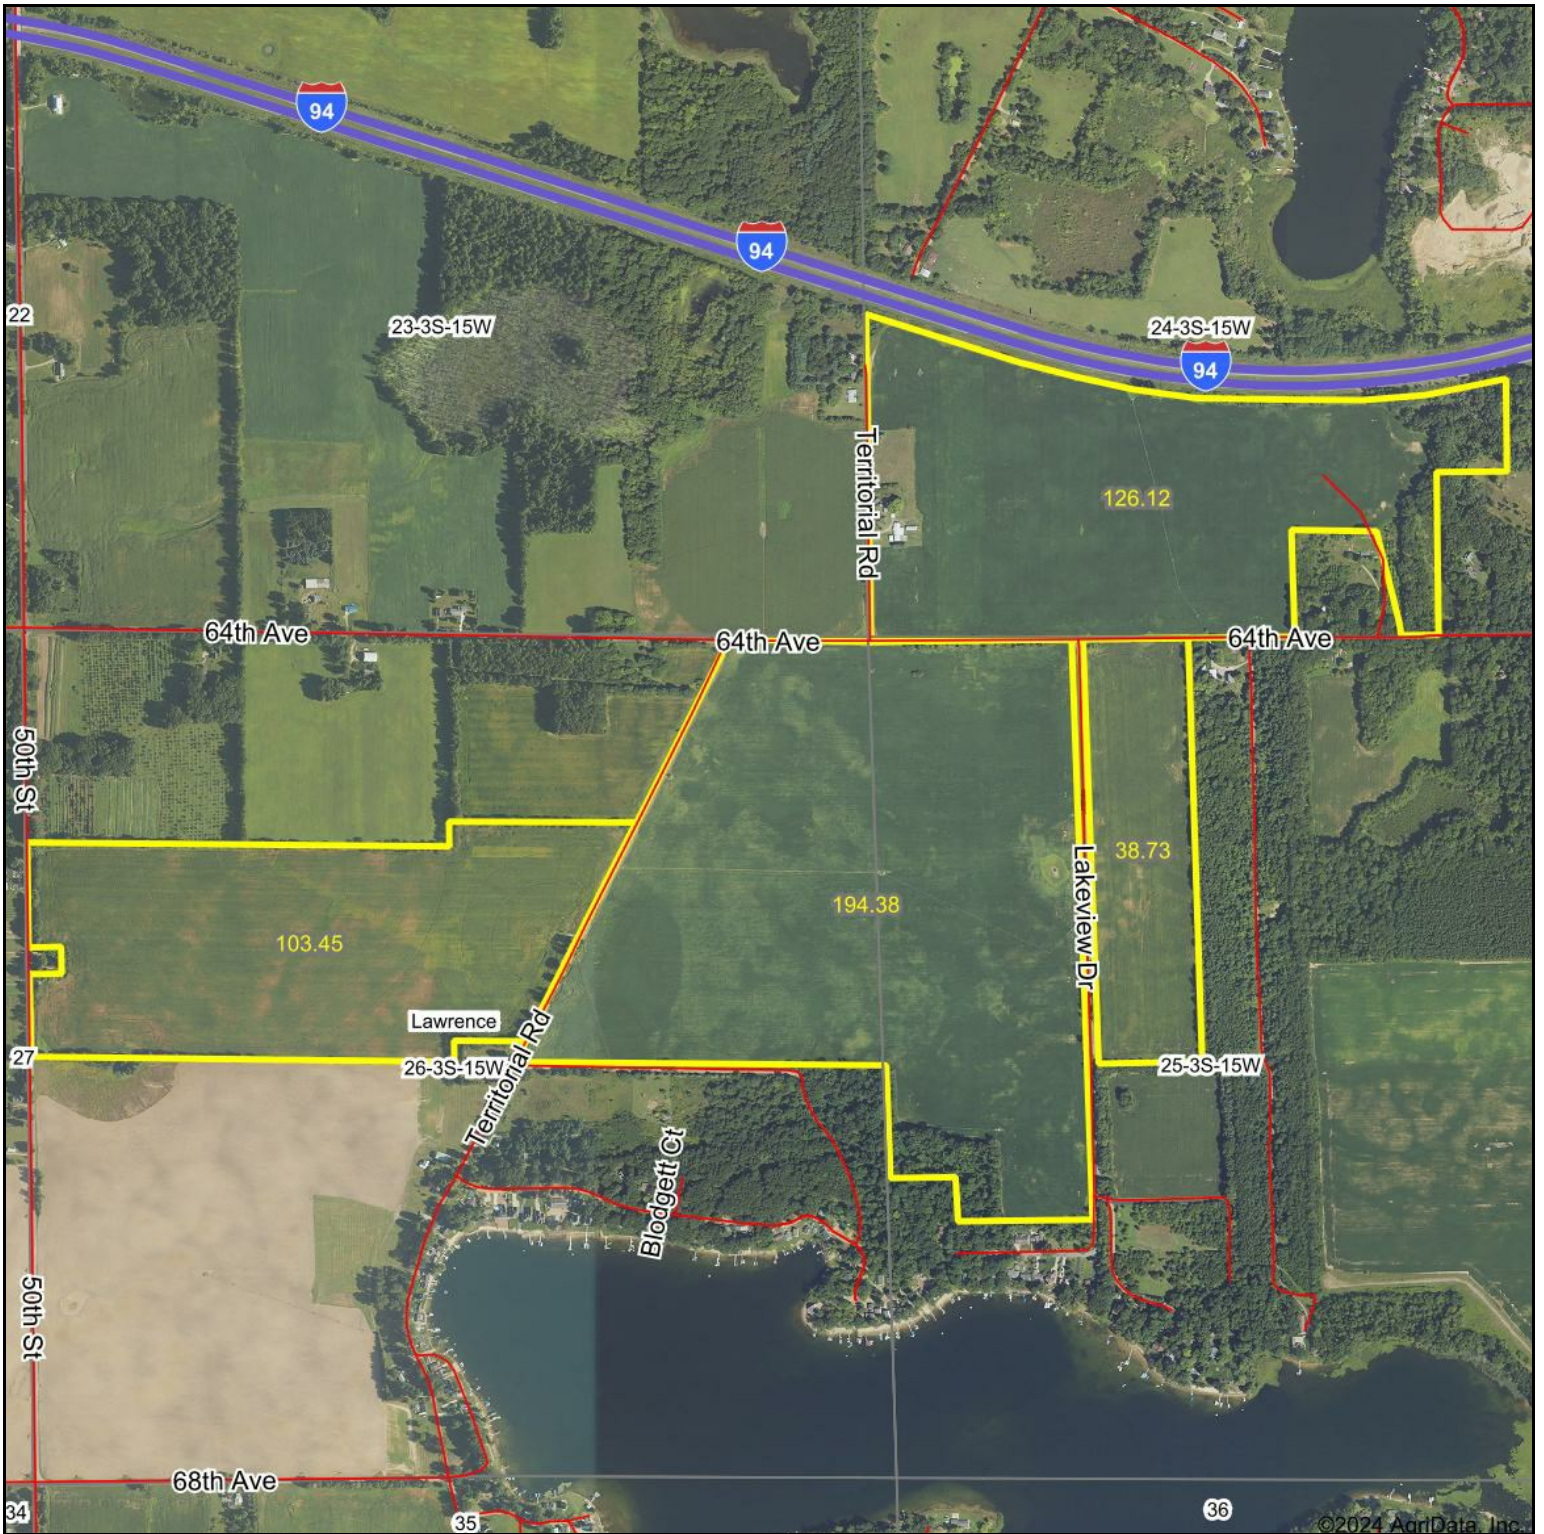

Baron Seed

©2024 AgriData, Inc.

Map Center: 42° 10' 59.92, -86° 0' 53.44

Maps Provided By:

© AgriData, Inc. 2023 www.AgriDataInc.com

26-3S-15W
Van Buren County
Michigan

5/17/2024