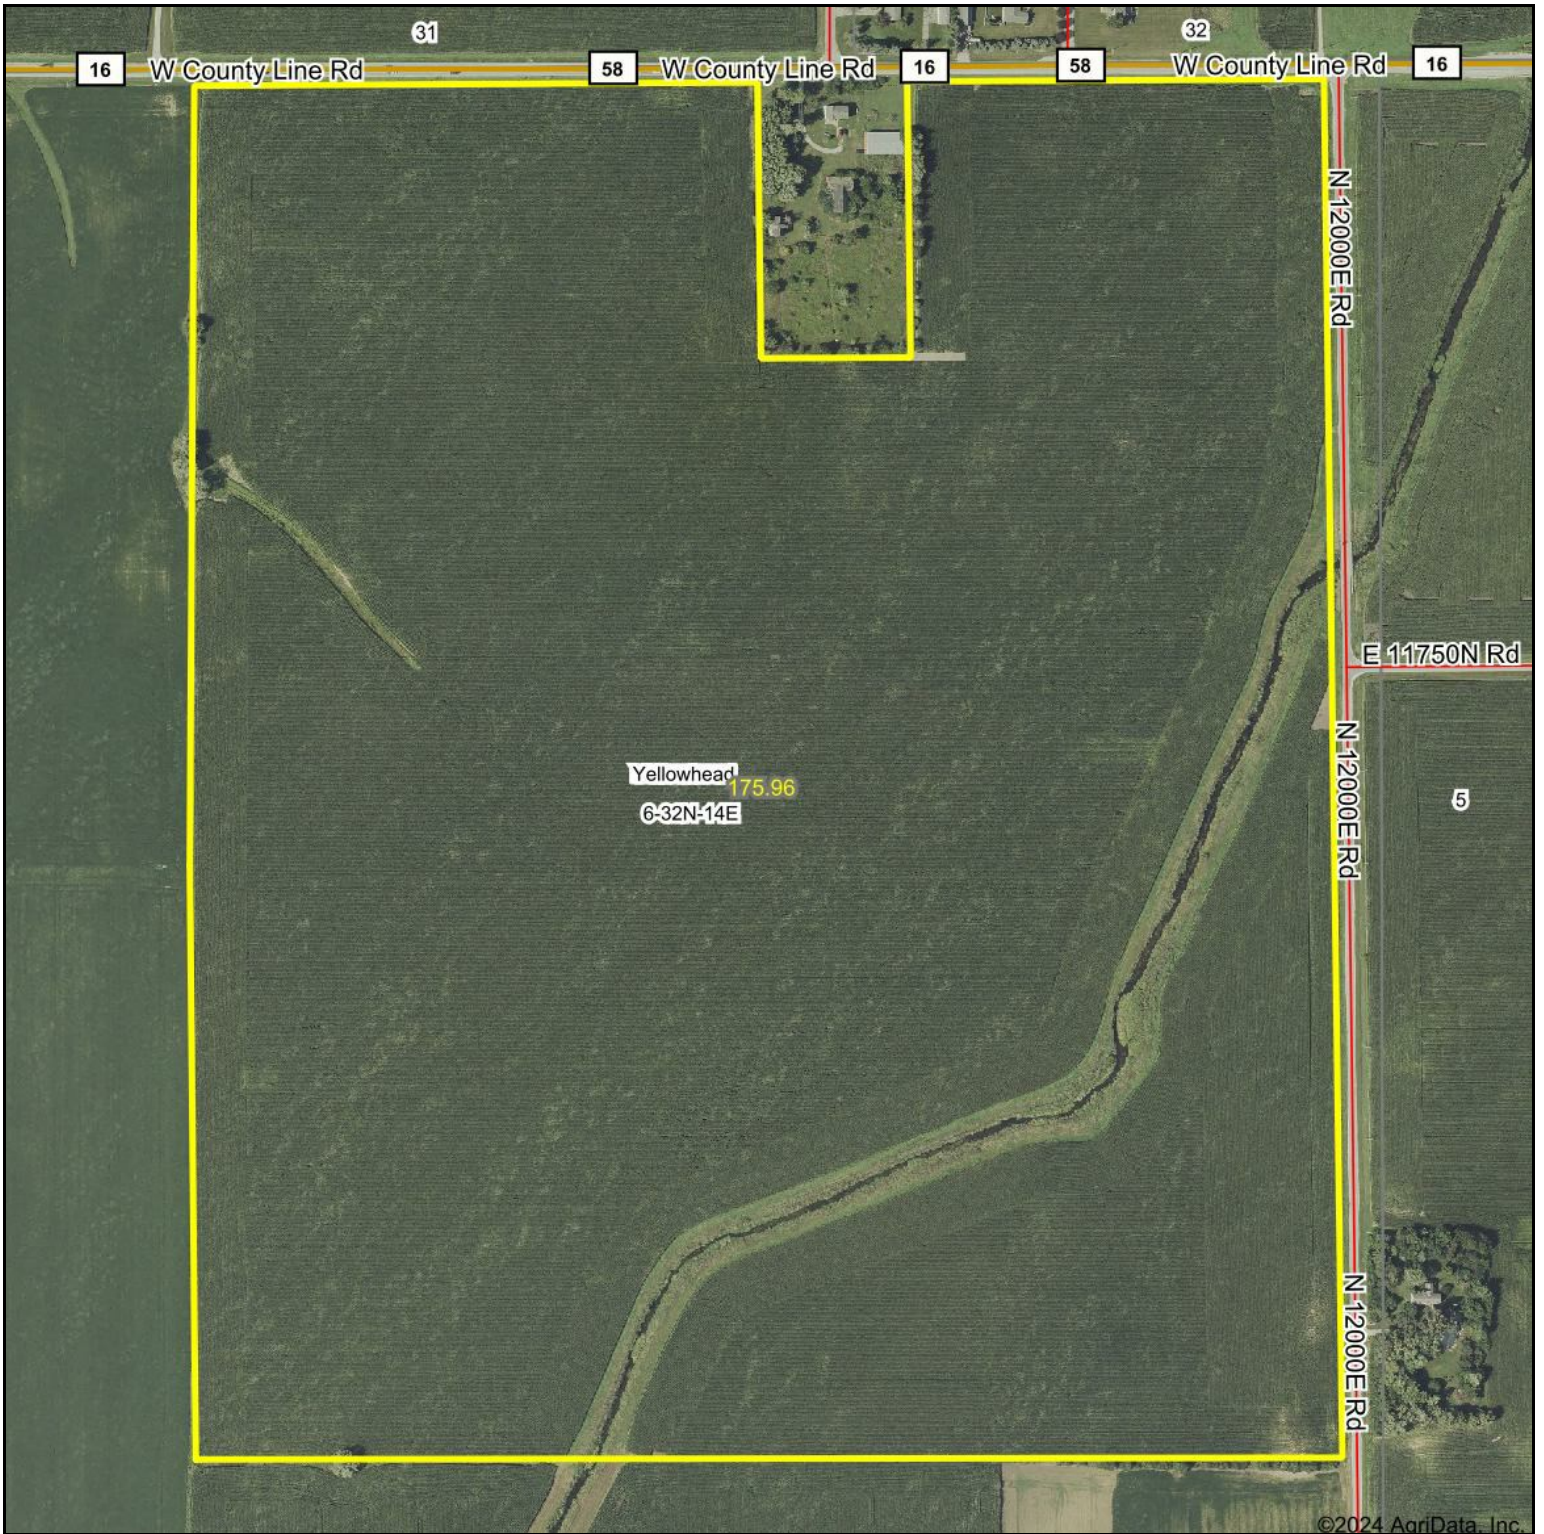

Yellowhead Farm

©2024 AgriData, Inc.

Map Center: 41° 17' 33.38, -87° 39' 2.01

Maps Provided By:

© AgriData, Inc. 2023 www.AgriDataInc.com

6-32N-14E
Kankakee County
Illinois

4/19/2024