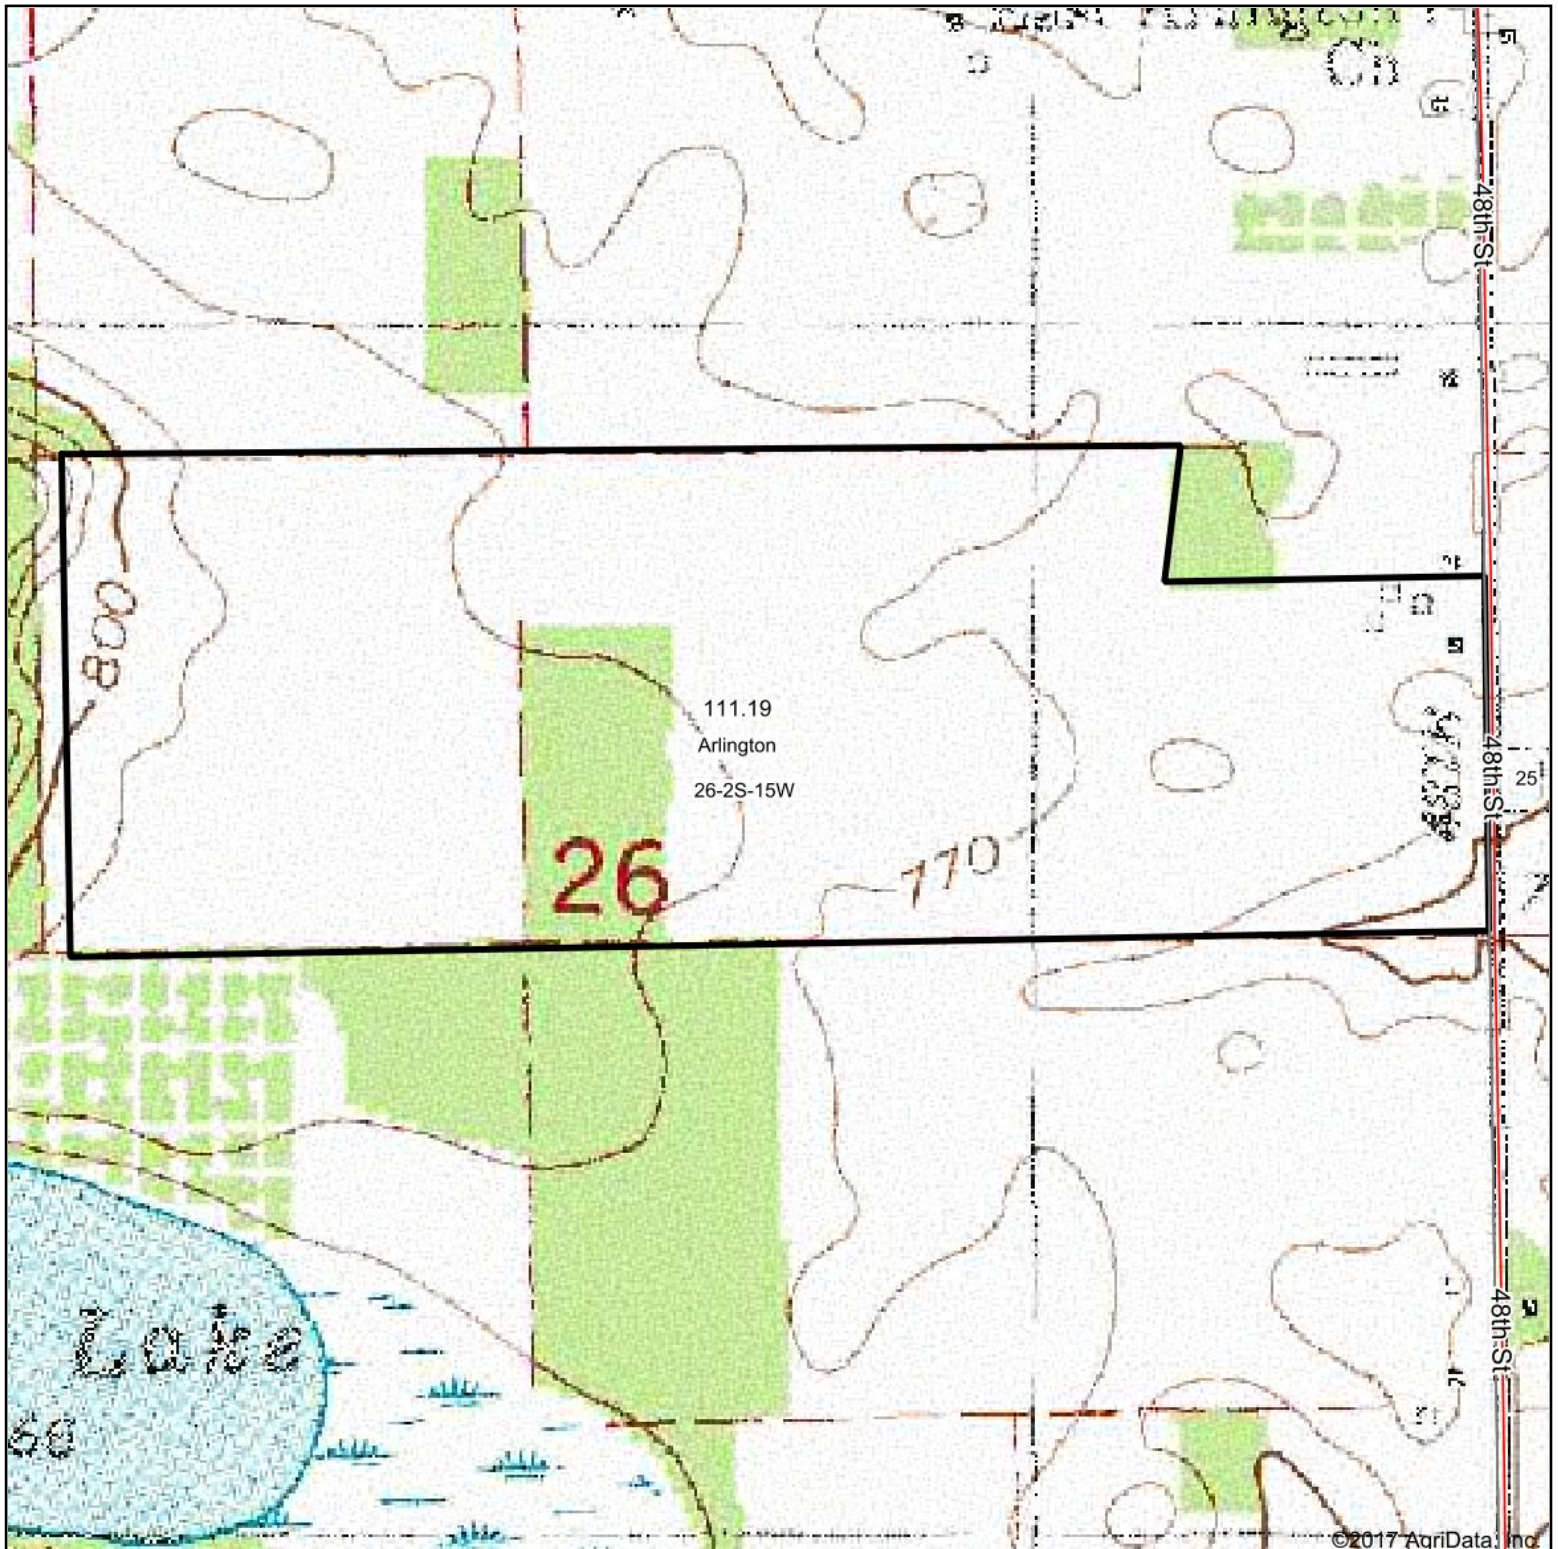

Topography Map

map center: 42° 15' 59.9, -86° 1' 13.45

0ft 597ft 1194ft

Maps Provided By:

© AgriData, Inc. 2017

www.AgriDataInc.com

26-2S-15W
Van Buren County
Michigan

10/31/2017

Topography Map

map center: 42° 15' 33.56, -85° 59' 6.76

30-2S-14W
Van Buren County
Michigan

10/31/2017

Maps Provided By:

© AgriData, Inc. 2017

www.AgriDataInc.com