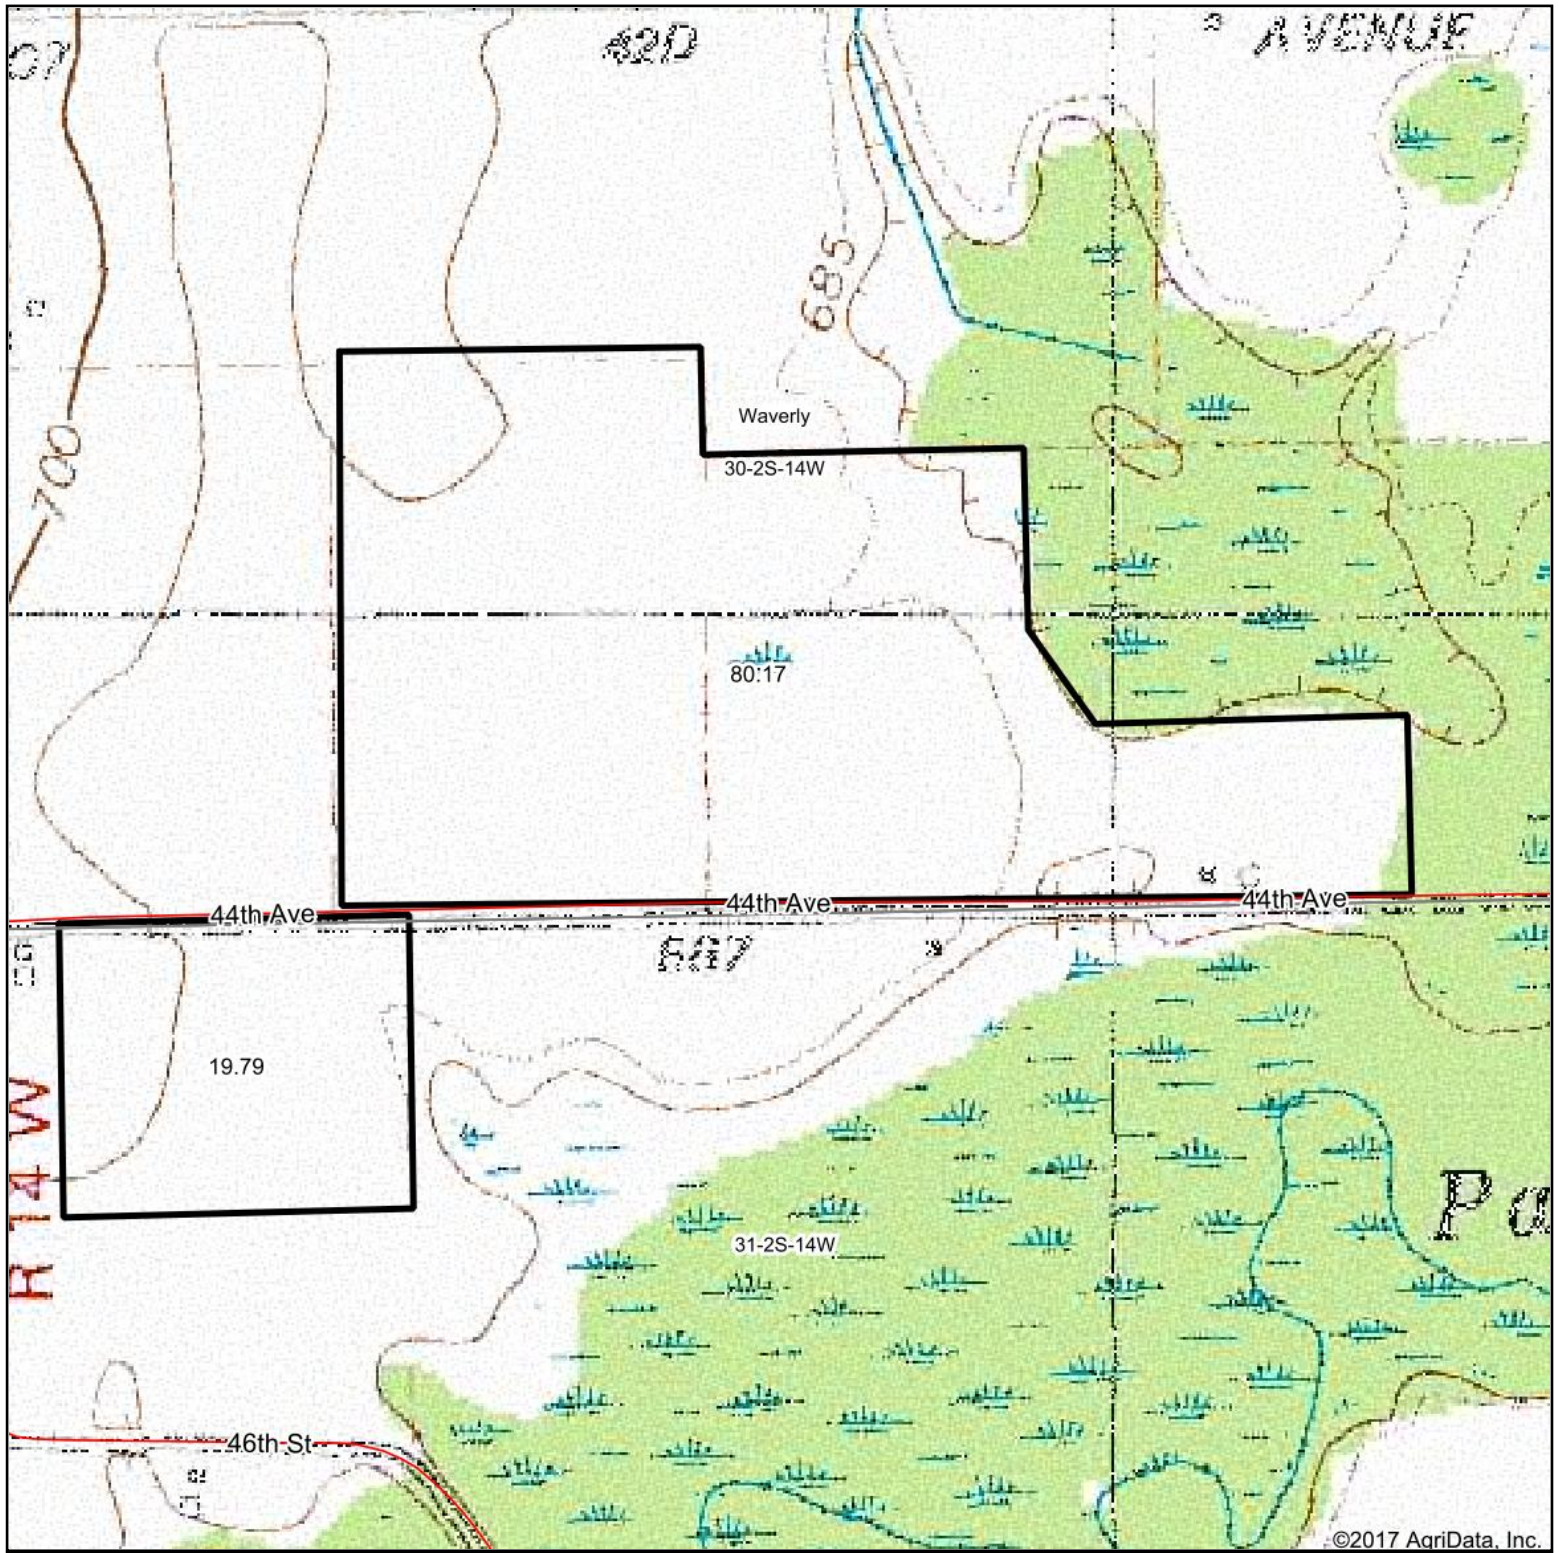

Topography Map

map center: 42° 15' 59.9, -86° 1' 13.45

0ft 597ft 1194ft

Maps Provided By:

© AgriData, Inc. 2017

www.AgriDataInc.com

26-2S-15W
Van Buren County
Michigan

10/31/2017

Topography Map

map center: 42° 15' 33.56, -85° 59' 6.76

30-2S-14W
Van Buren County
Michigan

10/31/2017

Maps Provided By:

© AgriData, Inc. 2017

www.AgriDataInc.com