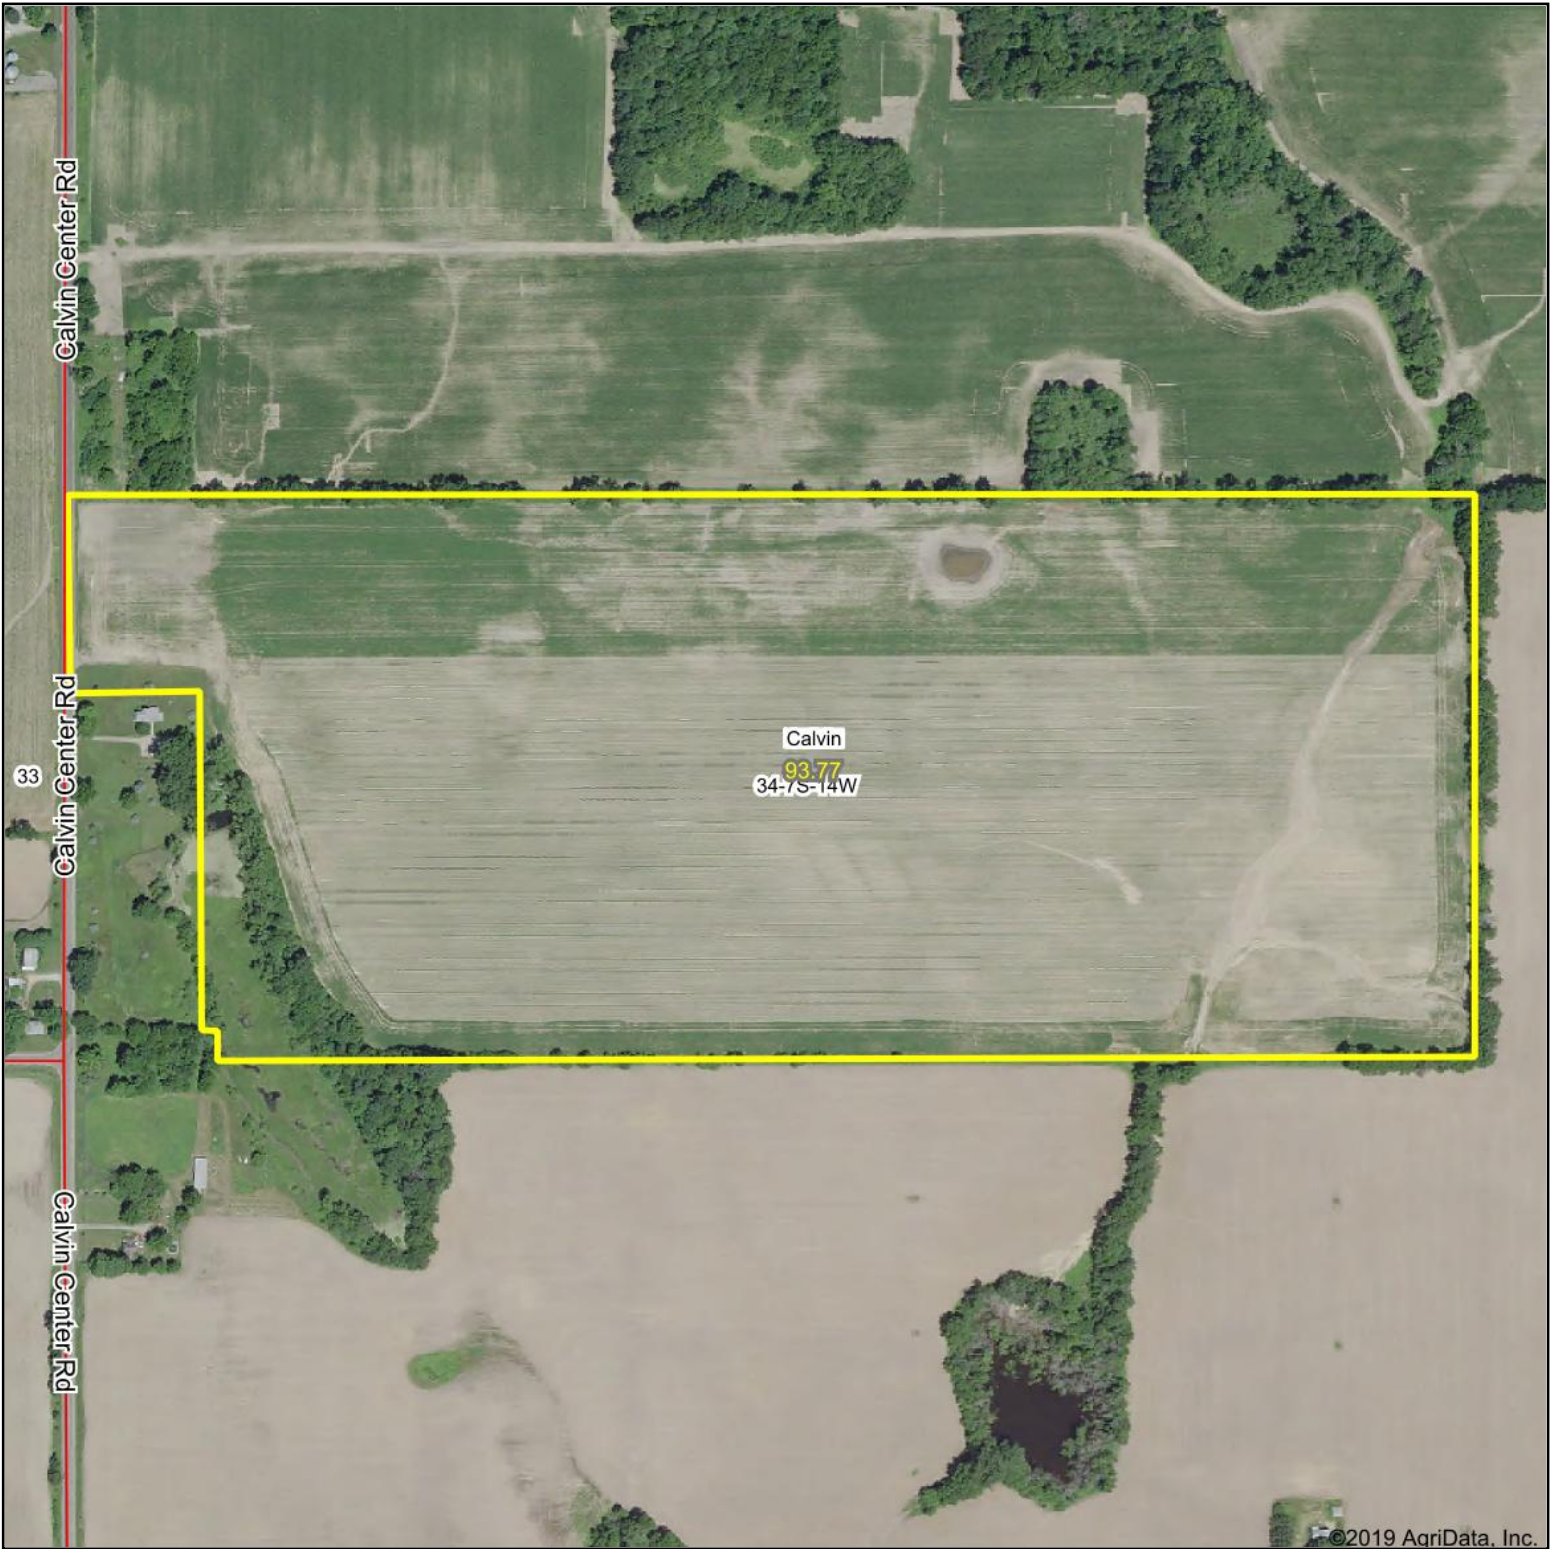

Aerial Map

©2019 AgriData, Inc.

Map Center: 41° 48' 56.44, -85° 55' 43.99

34-7S-14W
Cass County
Michigan

3/27/2020