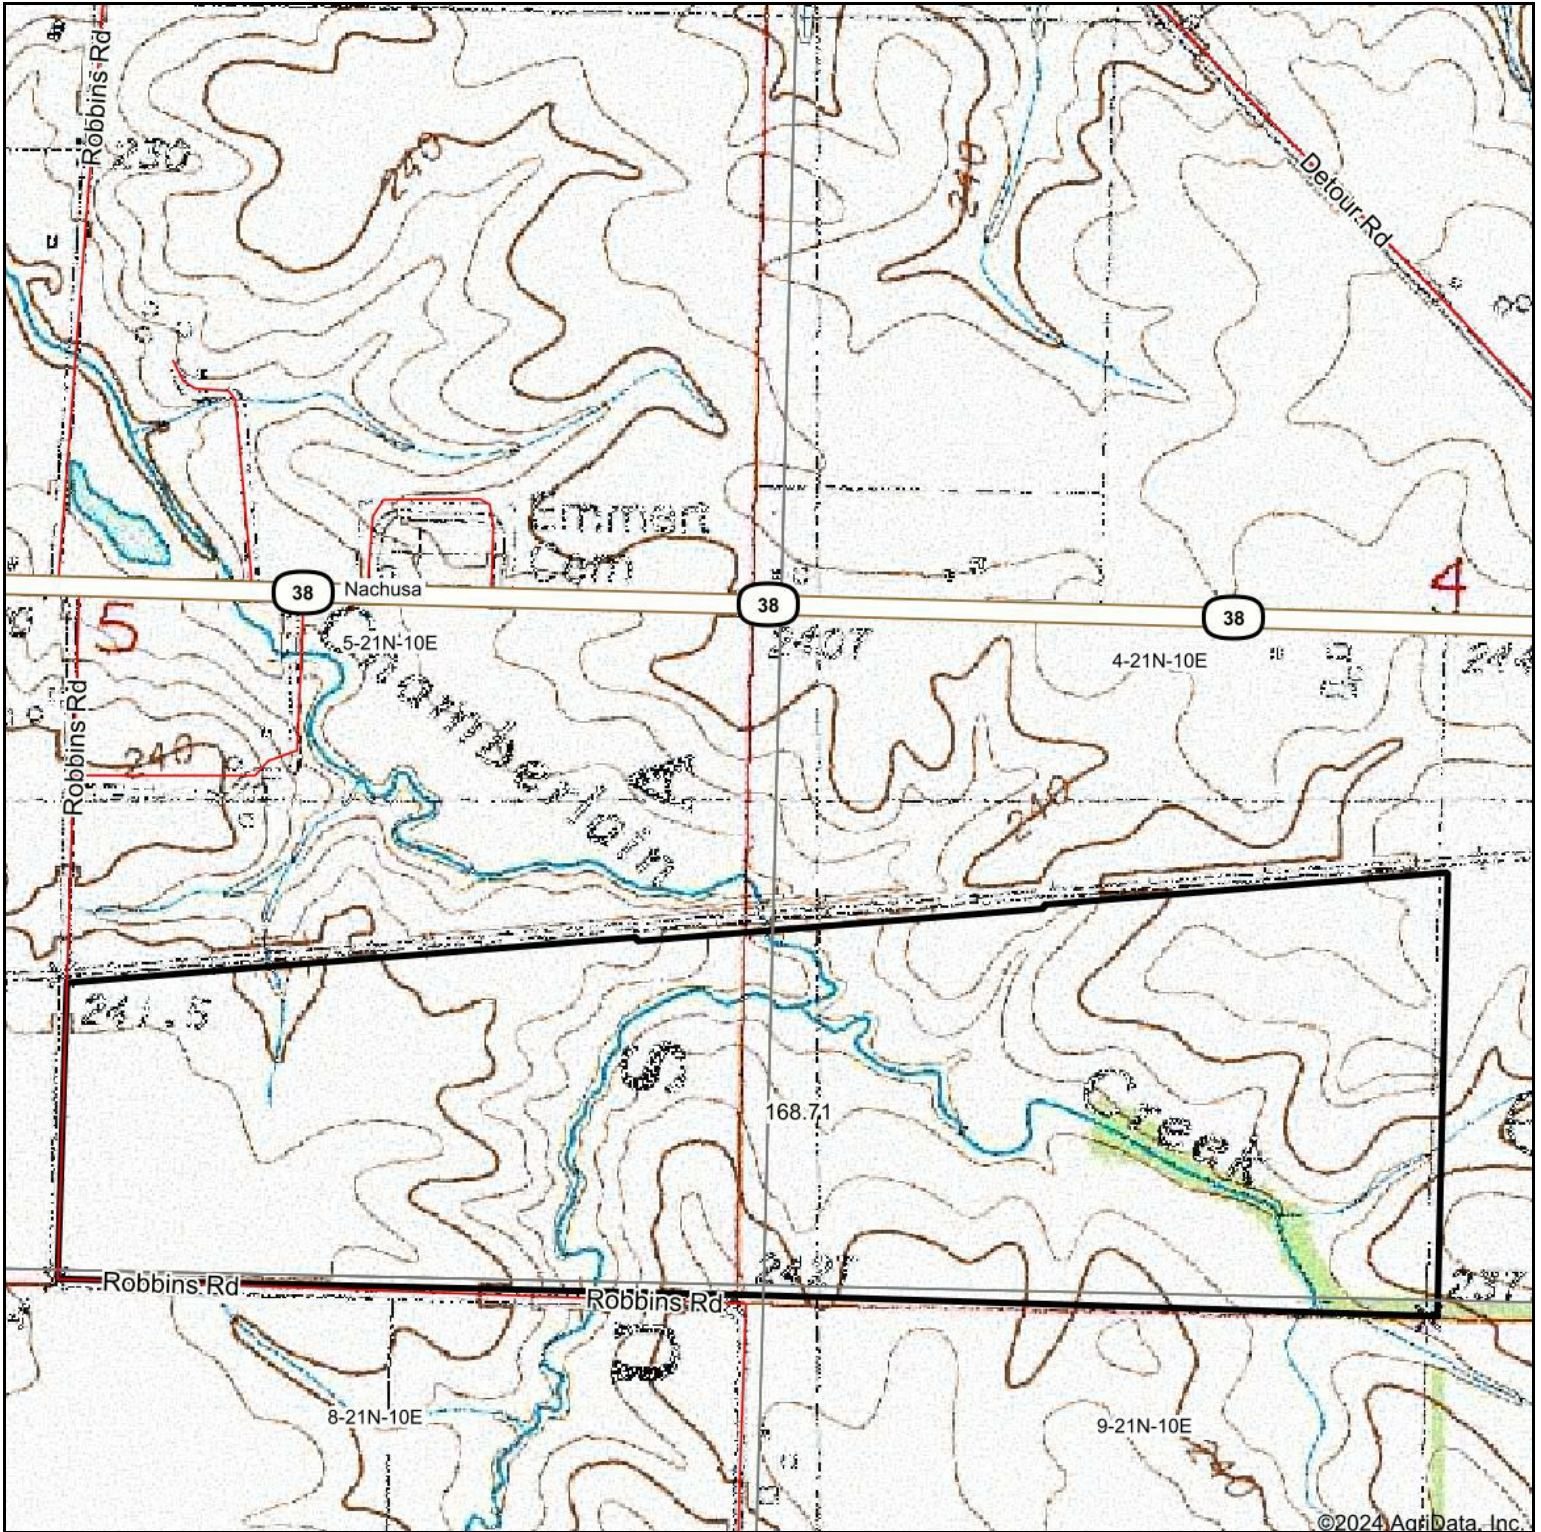

Topography Map

©2024 AgriData, Inc.

Map Center: 41° 50' 9.19, -89° 21' 40.54

Maps Provided By:

© AgriData, Inc. 2023 www.AgrIDataInc.com

5-21N-10E
Lee County
Illinois

4/18/2024