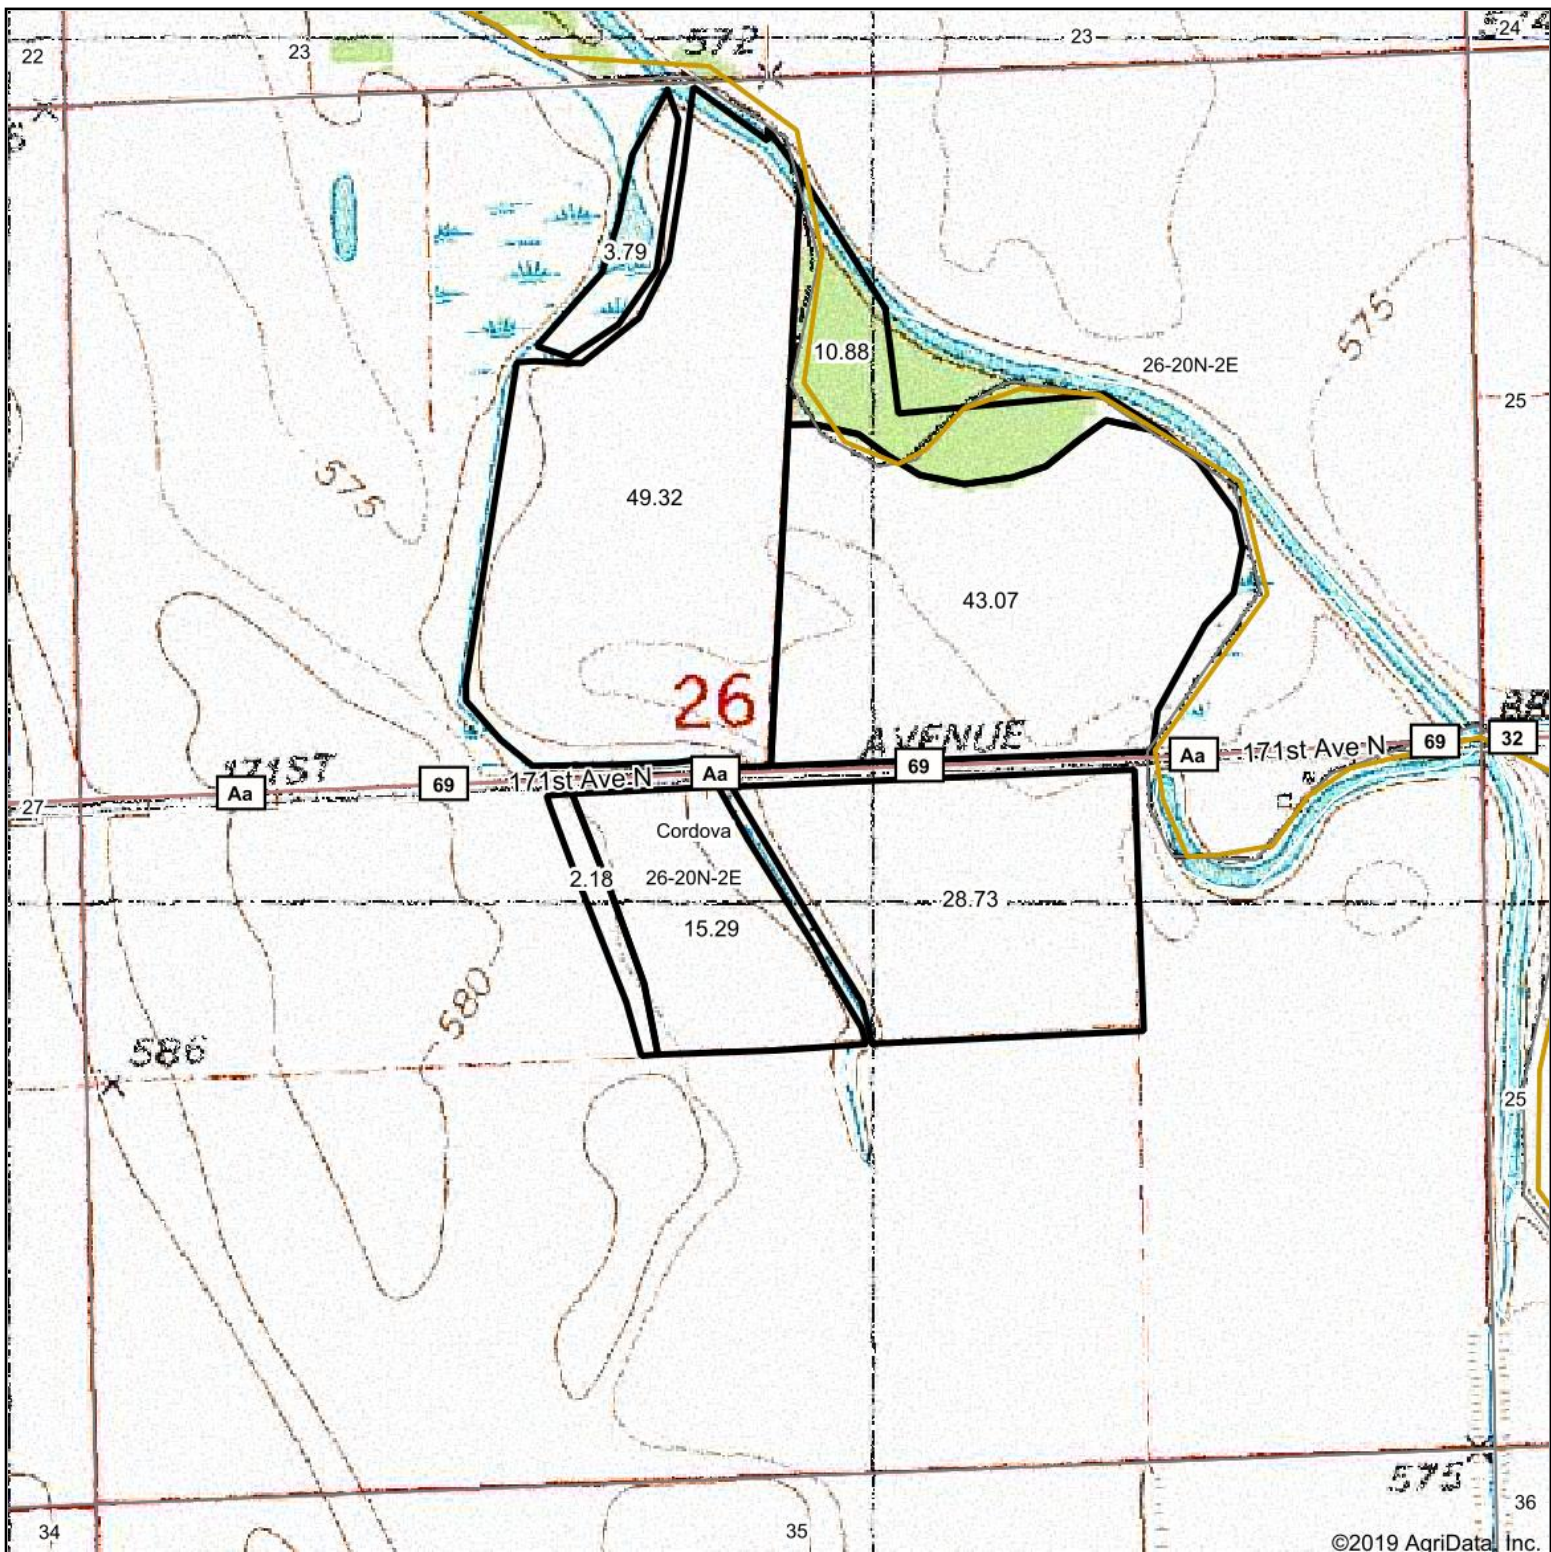

Topography Map

©2019 AgriData, Inc.

map center: 41° 41' 34.1, -90° 14' 15.75

Maps Provided By:

© AgriData, Inc. 2019 www.AgriDataInc.com

26-20N-2E
Rock Island County
Illinois

10/30/2019