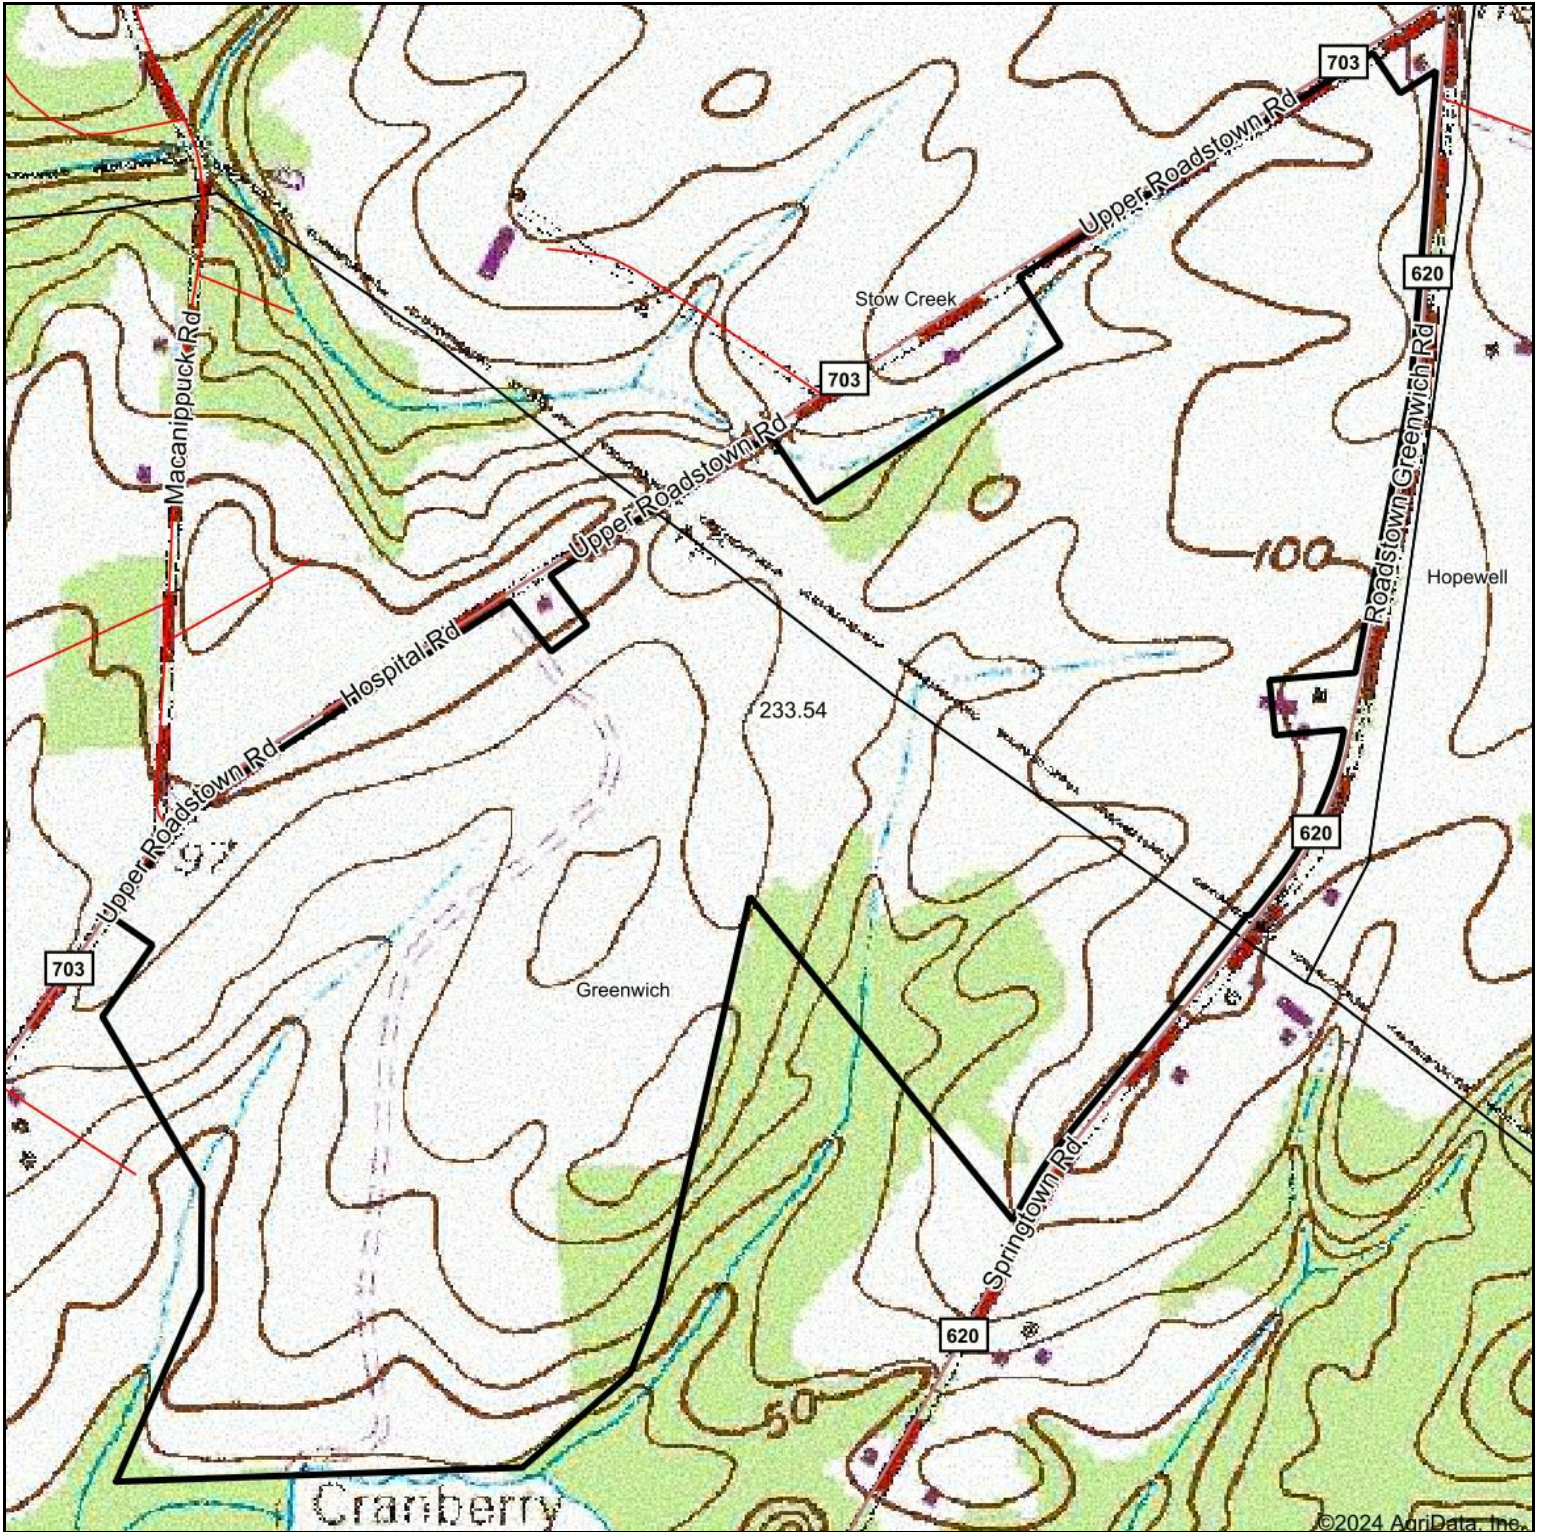

# Topography Map

Map Center: 39° 25' 37.44, -75° 19' 44.4

Maps Provided By:

© AgriData, Inc. 2023 www.AgrIDataInc.com

**Cumberland County  
New Jersey**

6/13/2024