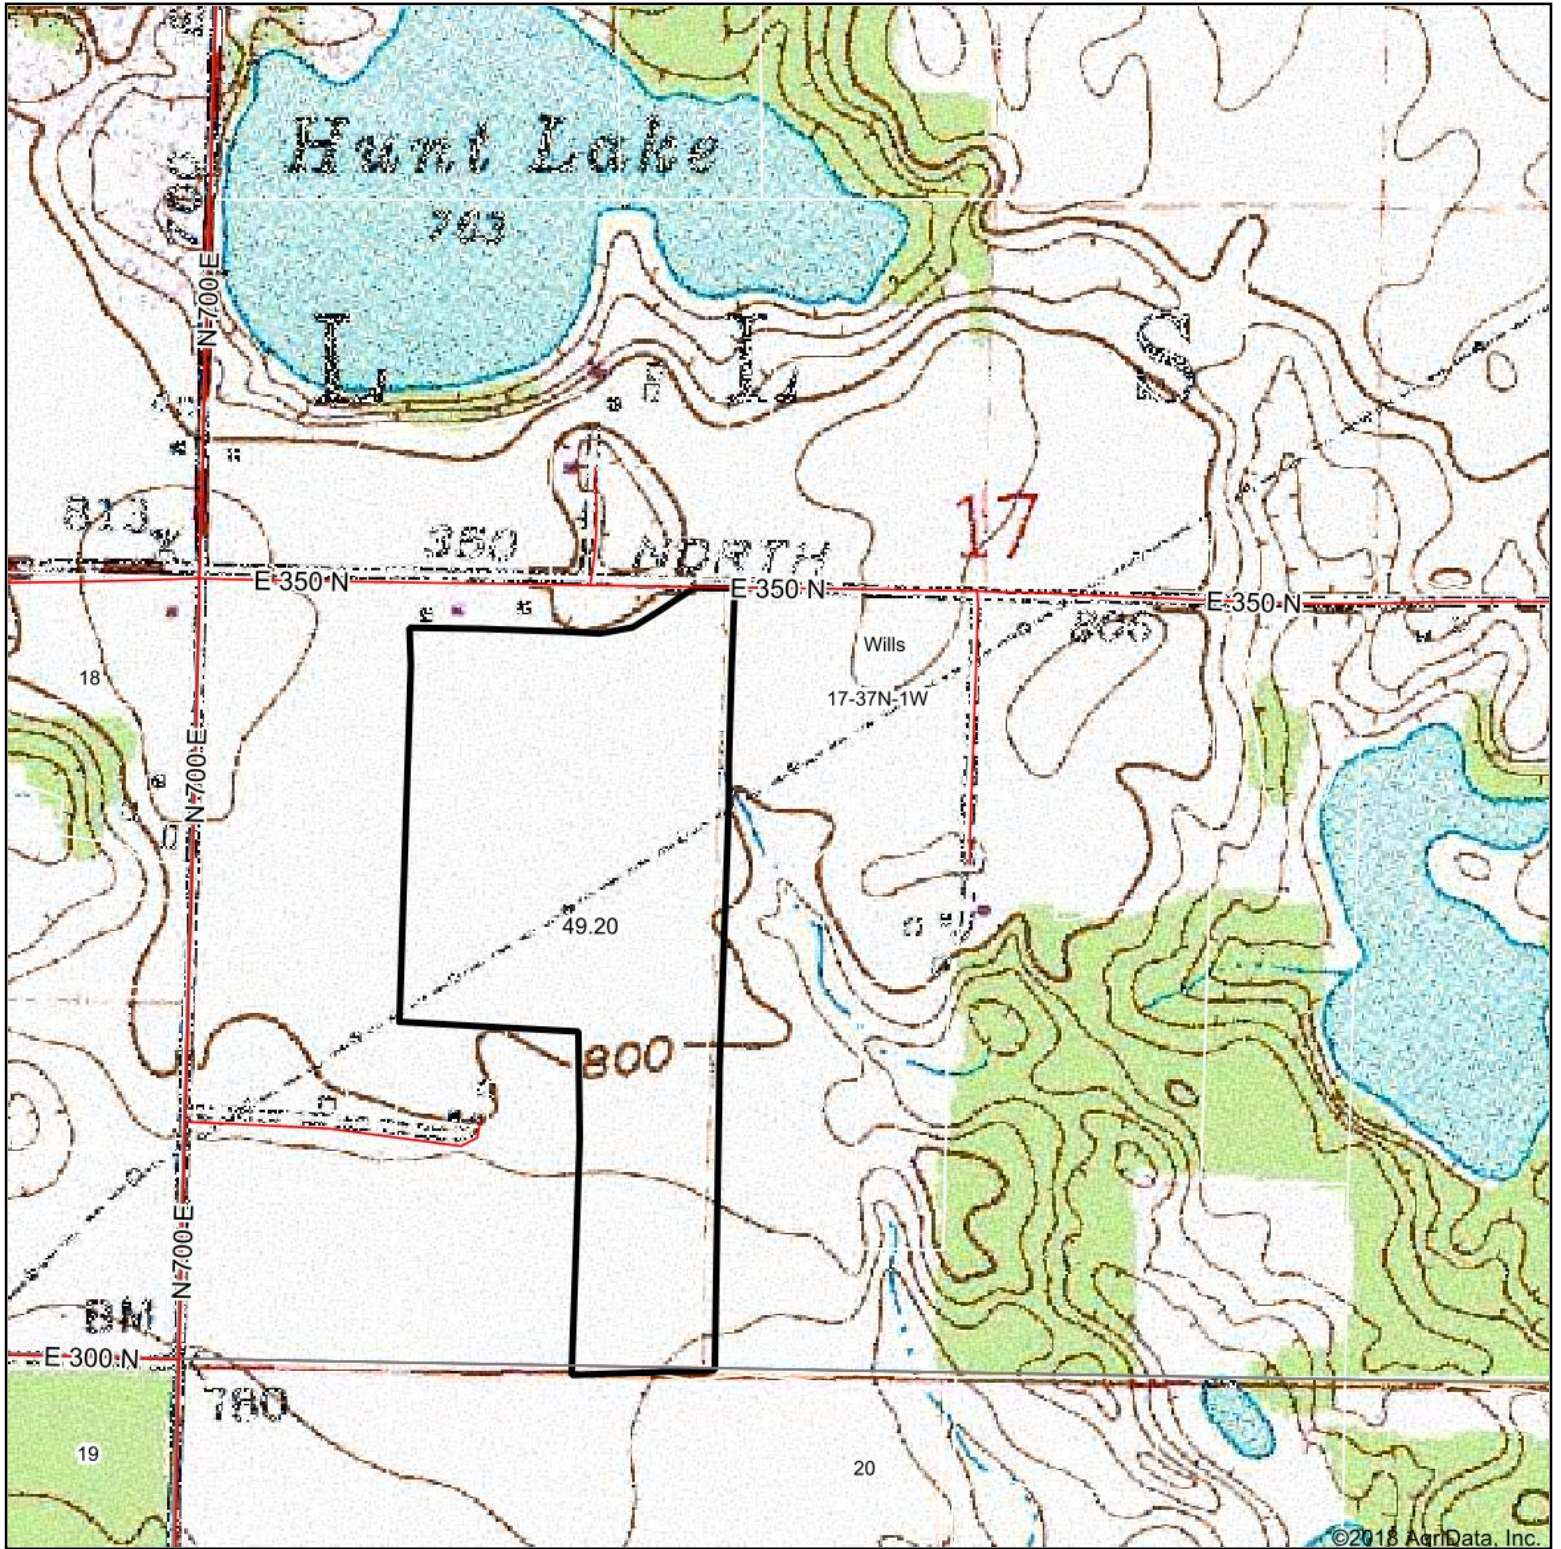

Topography Map

©2018 AgriData, Inc.

map center: 41° 39' 21.85, -86° 33' 30.81

17-37N-1W
La Porte County
Indiana

7/6/2018