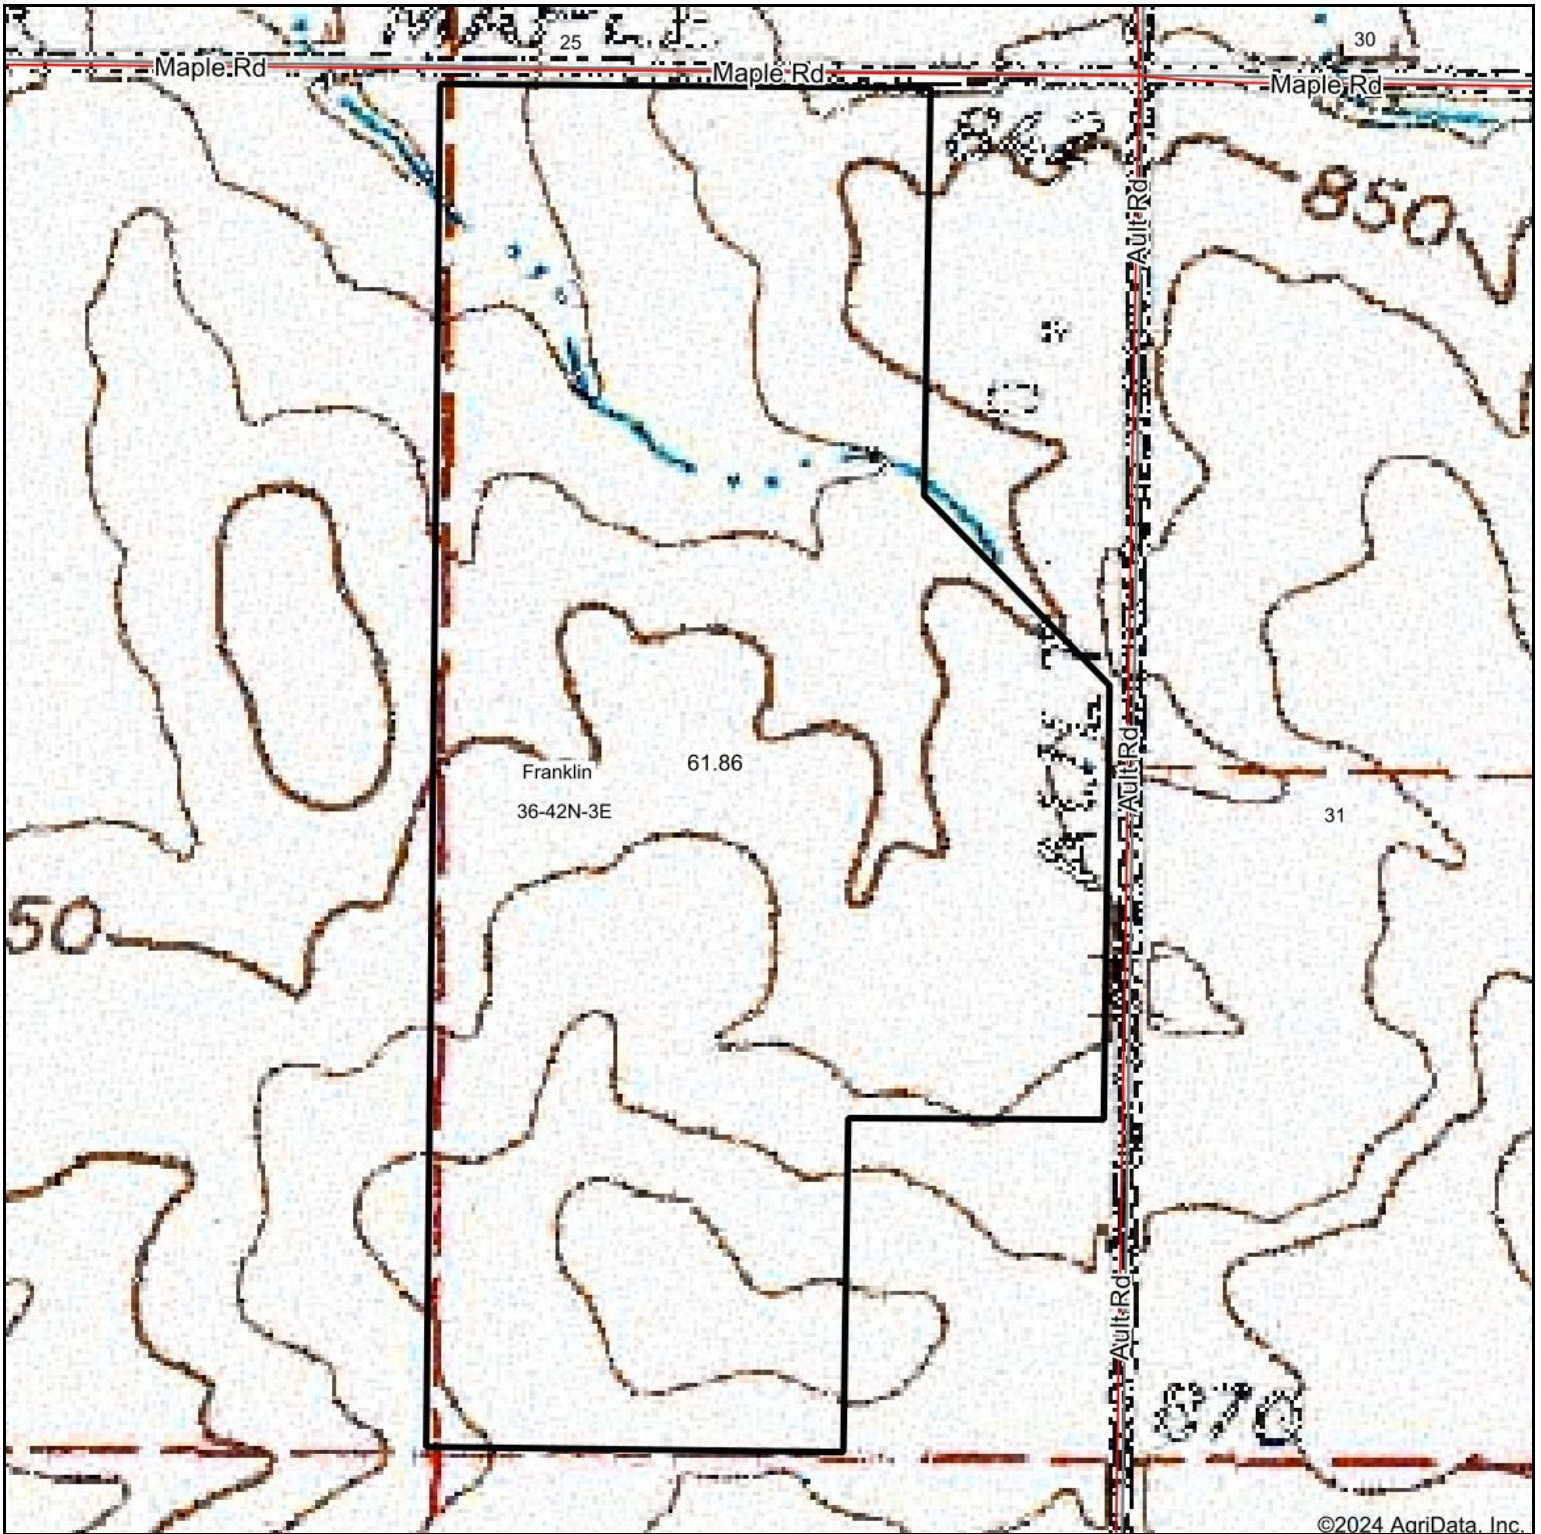

Topography Map

©2024 AgriData, Inc.

Map Center: 42° 4' 37.25, -88° 49' 28.23

36-42N-3E
DeKalb County
Illinois

8/16/2024

Maps Provided By:

© AgriData, Inc. 2023 www.AgriDataInc.com