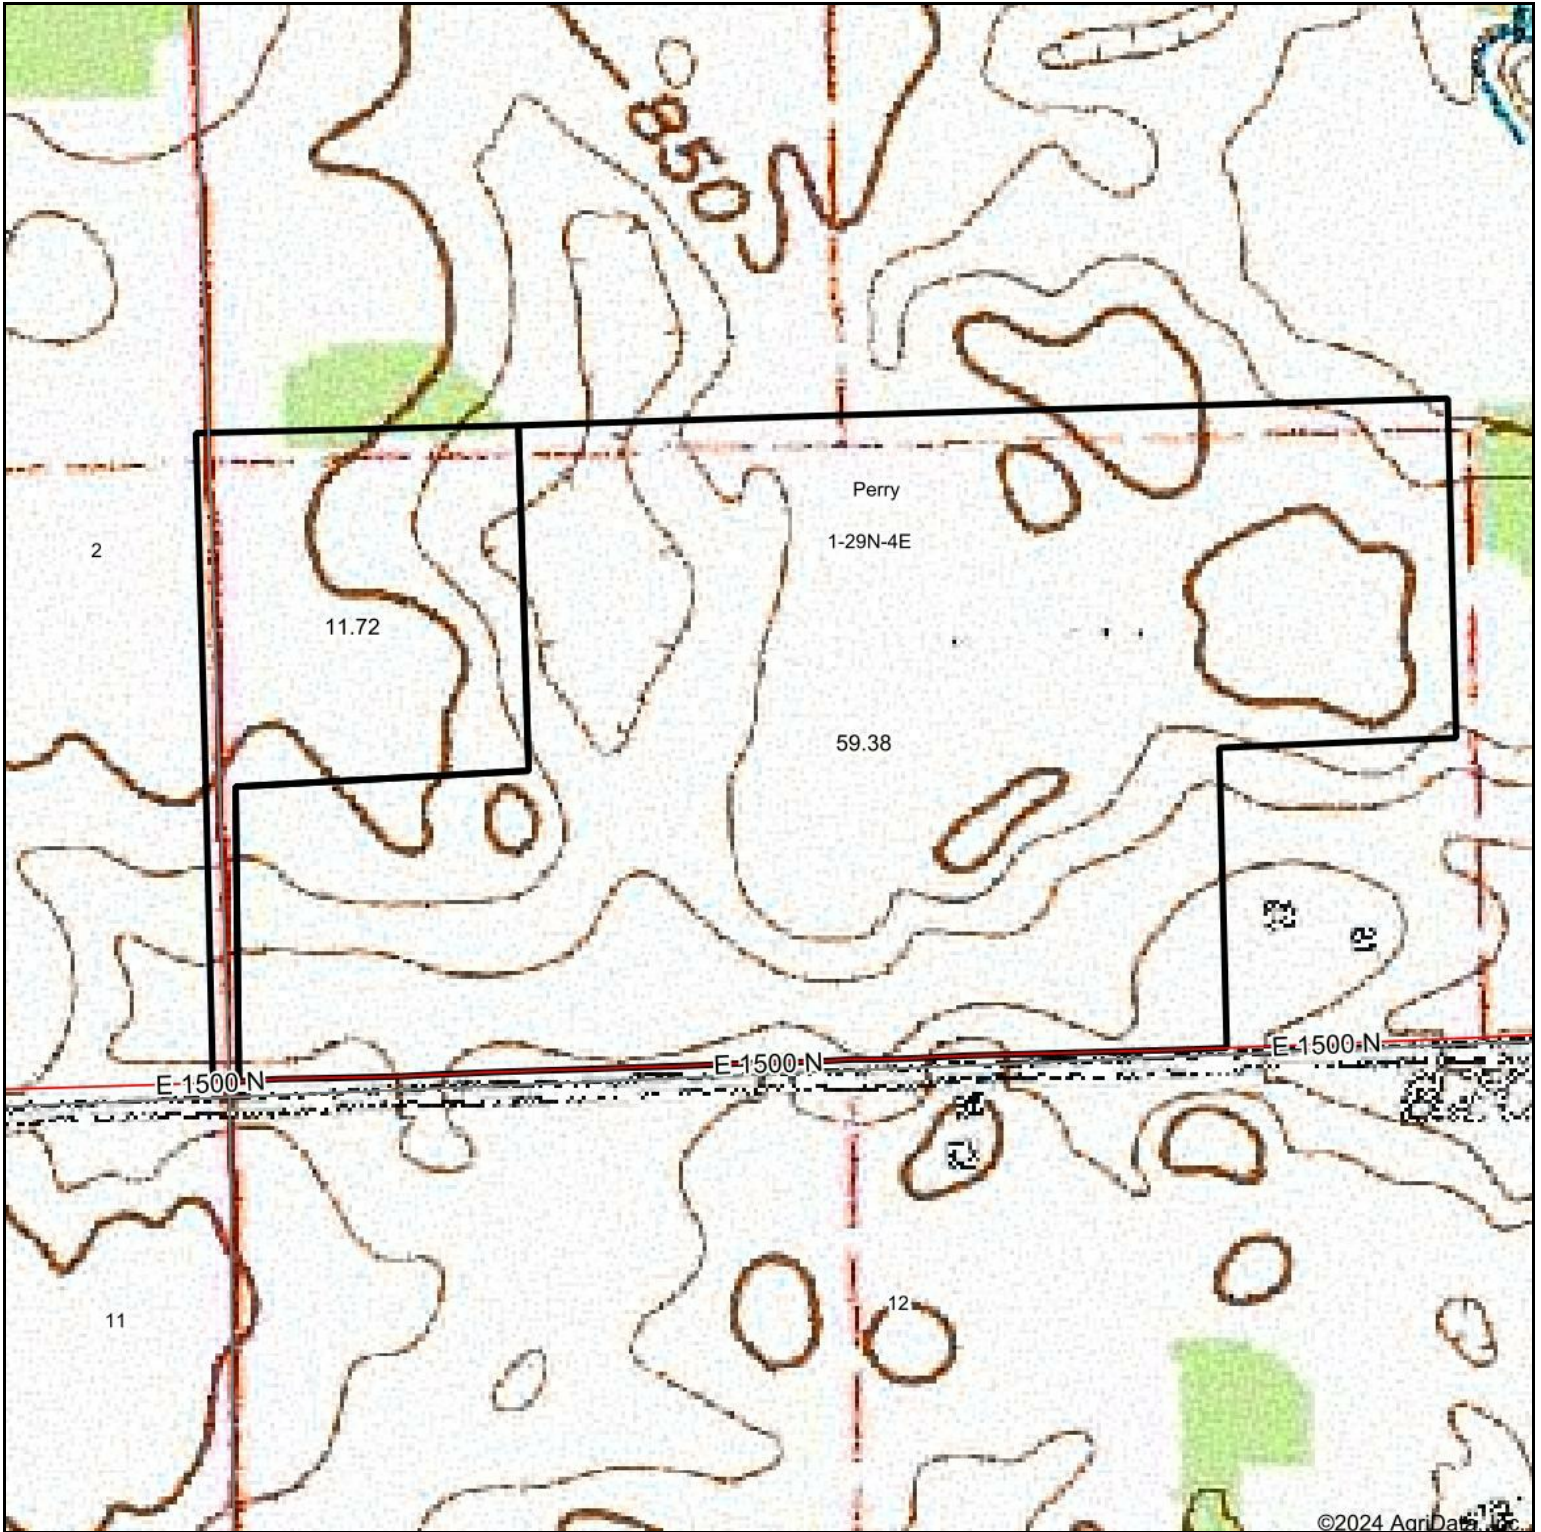

Topography Map

map center: 40° 56' 48.65, -86° 5' 57.22

20-29N-4E
Miami County
Indiana

1/15/2023

Maps Provided By:

© AgriData, Inc. 2021 www.AgriDataInc.com

Topography Map

©2024 AgriData, Inc.

Map Center: 40° 59' 11.7, -86° 2' 0.48

Maps Provided By:

© AgriData, Inc. 2023 www.AgrIDataInc.com

1-29N-4E
Miami County
Indiana

8/21/2024