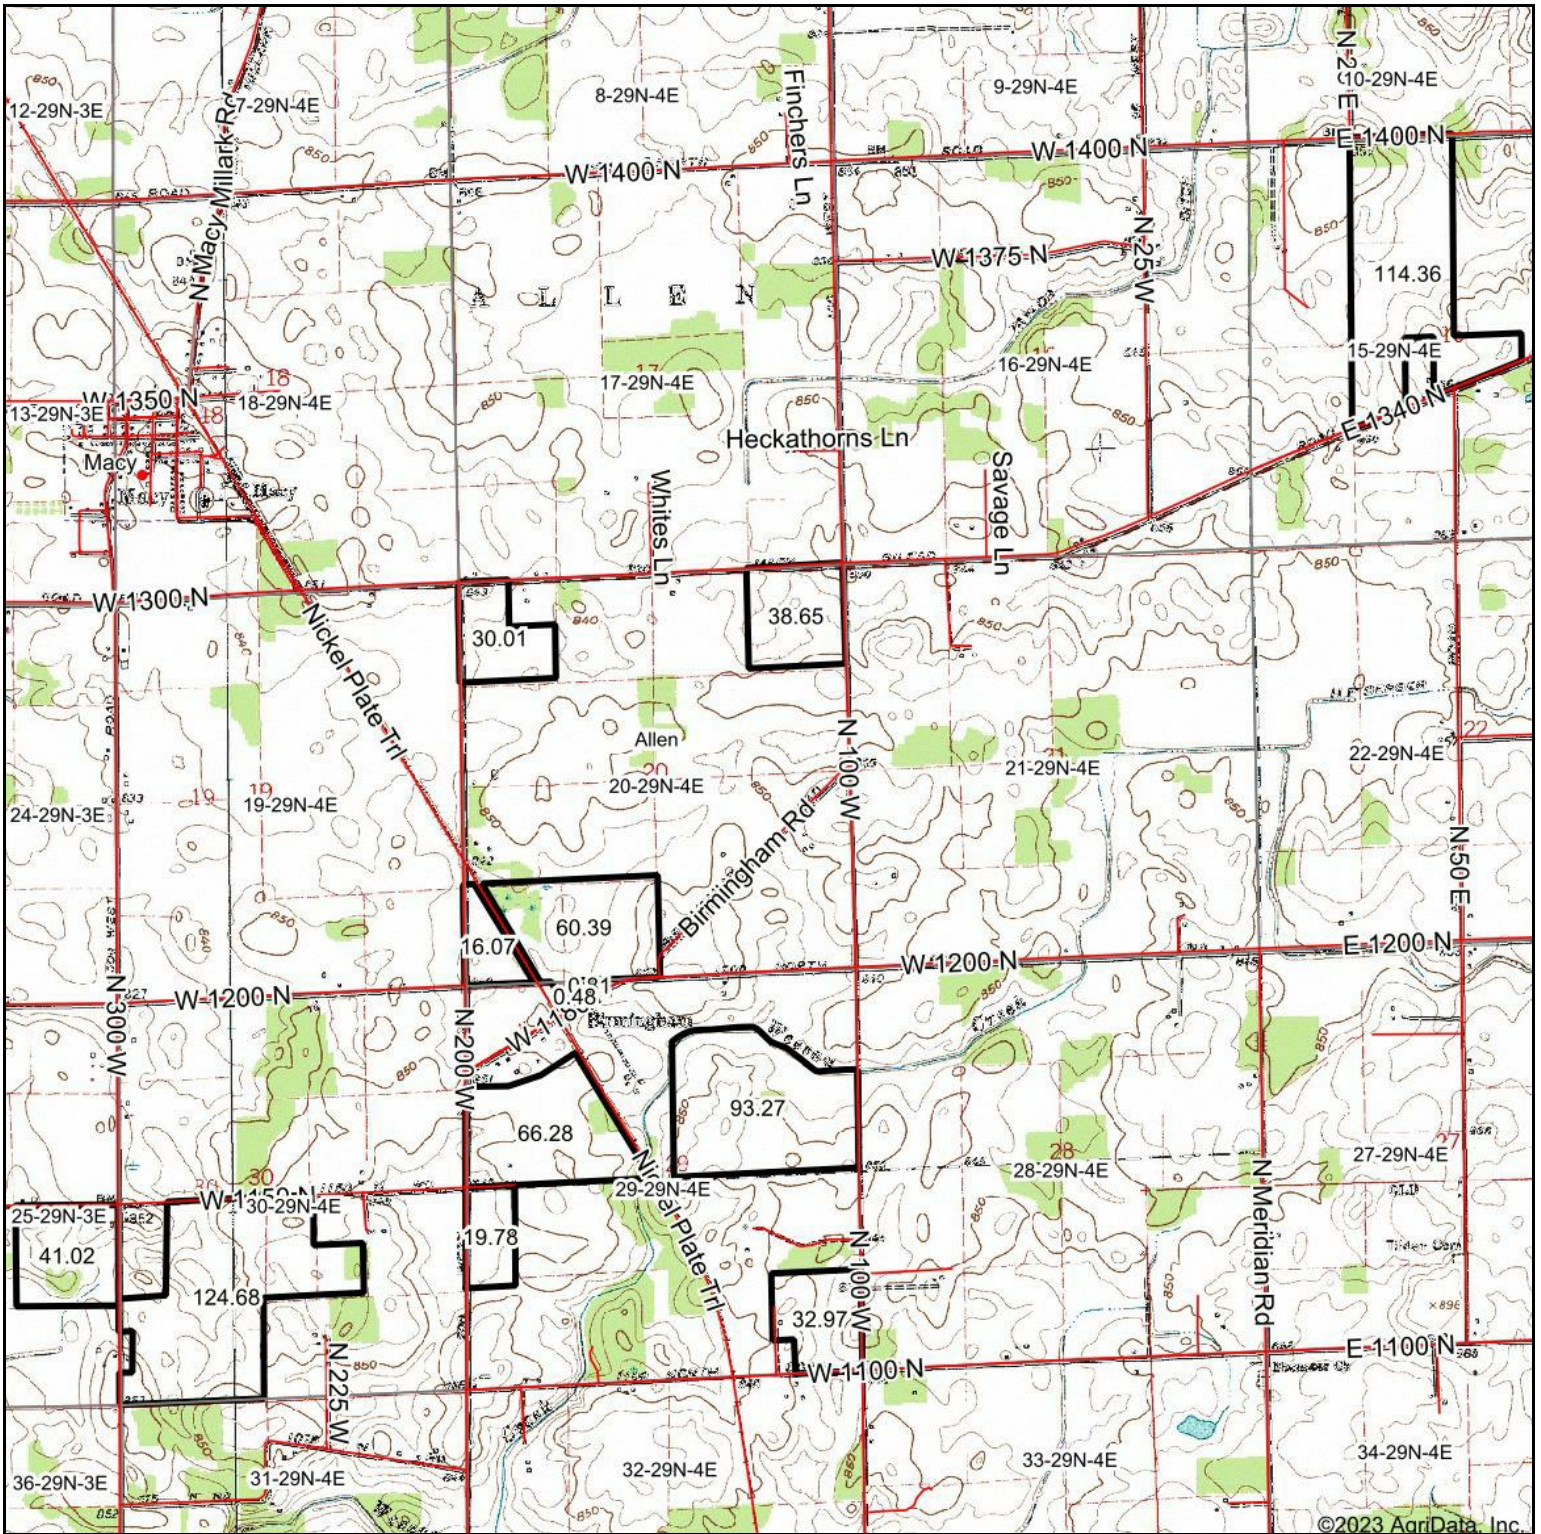

Topography Map

map center: 40° 56' 48.65, -86° 5' 57.22

20-29N-4E
Miami County
Indiana

1/15/2023

Maps Provided By:

© AgriData, Inc. 2021 www.AgriDataInc.com

Topography Map

©2024 AgriData, Inc.

Map Center: 40° 59' 11.7, -86° 2' 0.48

Maps Provided By:

© AgriData, Inc. 2023 www.AgrIDataInc.com

1-29N-4E
Miami County
Indiana

8/21/2024