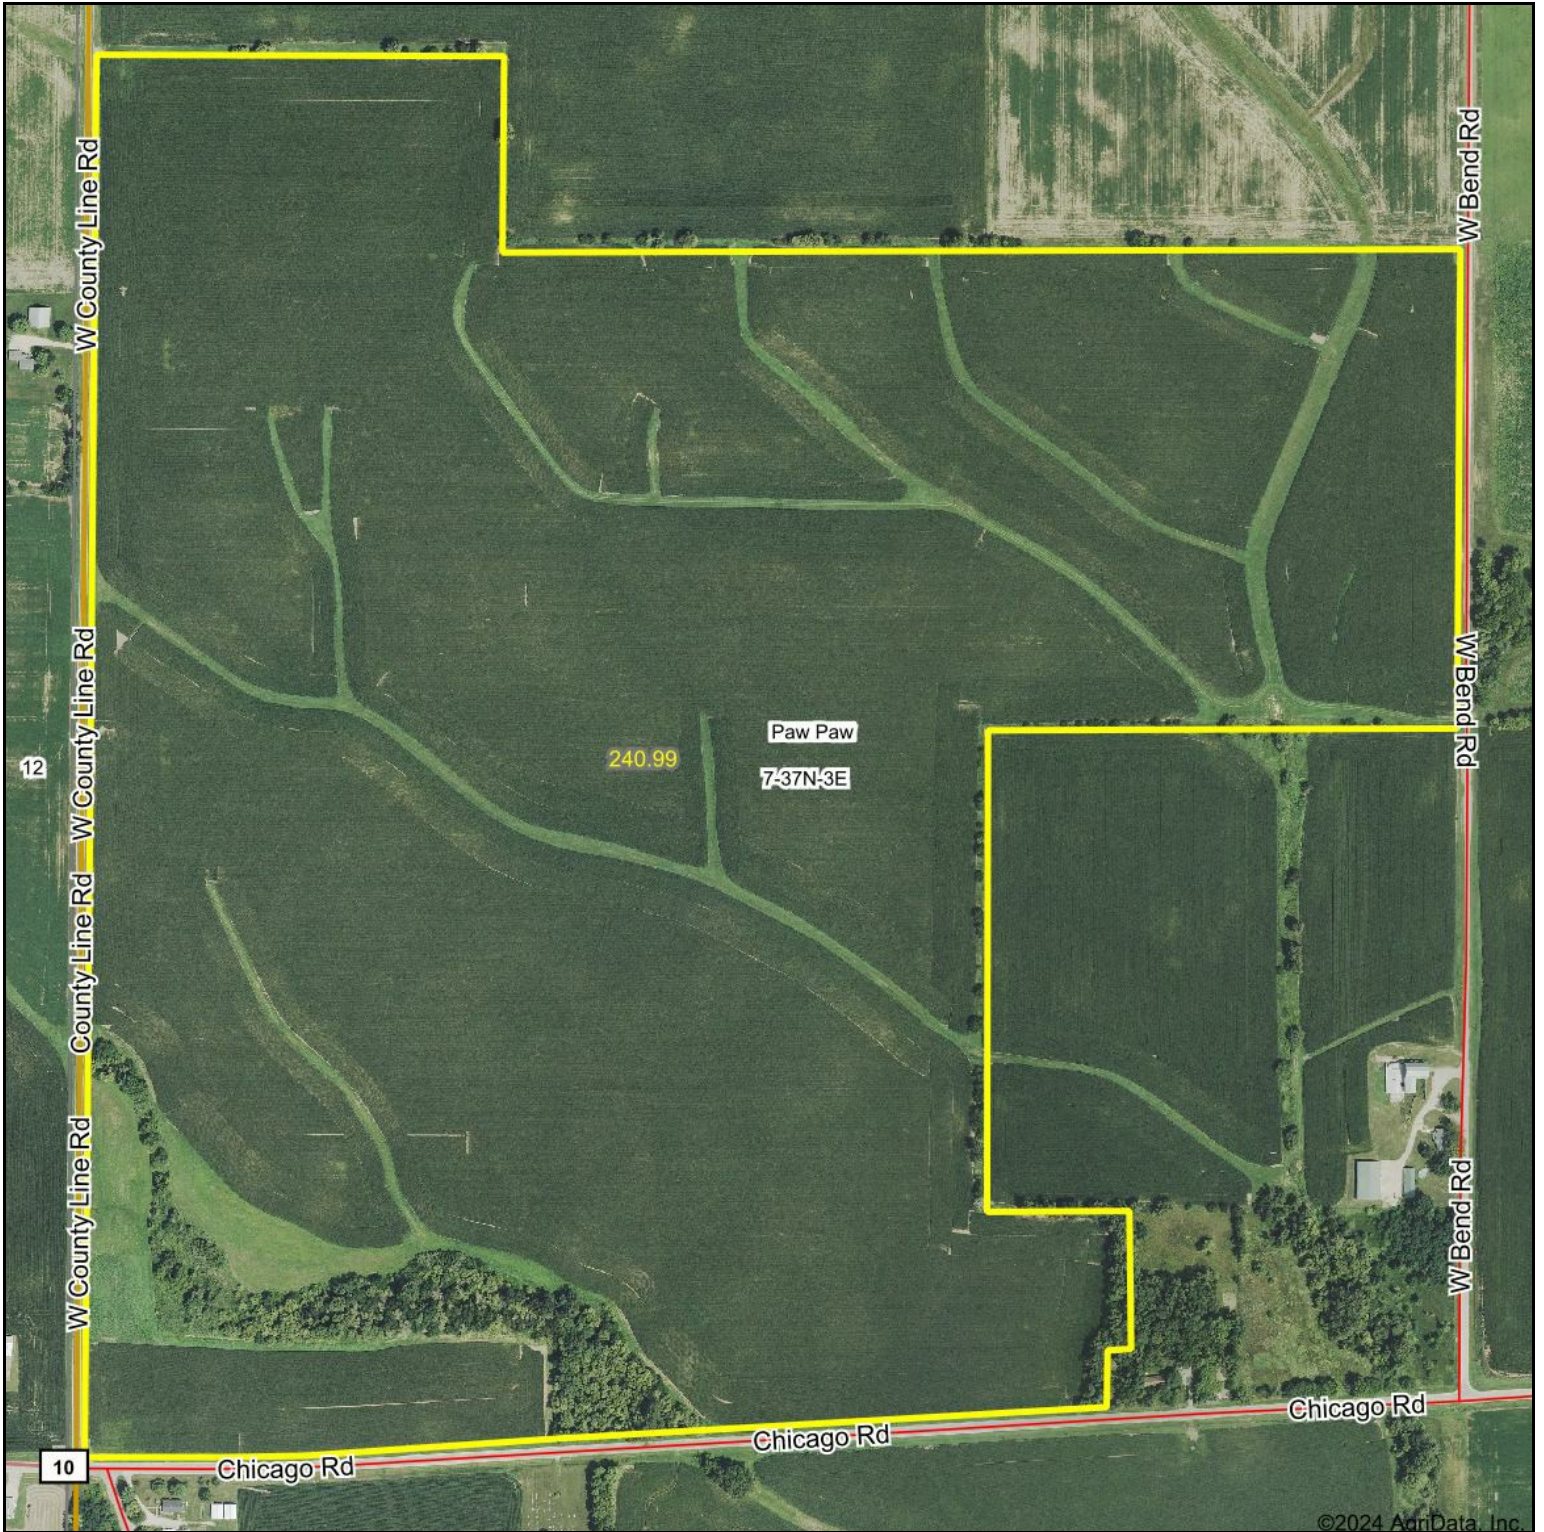

Semper Paw Paw

©2024 AgriData, Inc.

Map Center: 41° 41' 36.37, -88° 55' 58.71

0ft 599ft 1198ft

7-37N-3E
DeKalb County
Illinois

Maps Provided By:
 **surety**
CUSTOMIZED ONLINE MAPPING

© AgriData, Inc. 2023 www.AgrIDataInc.com

8/16/2024