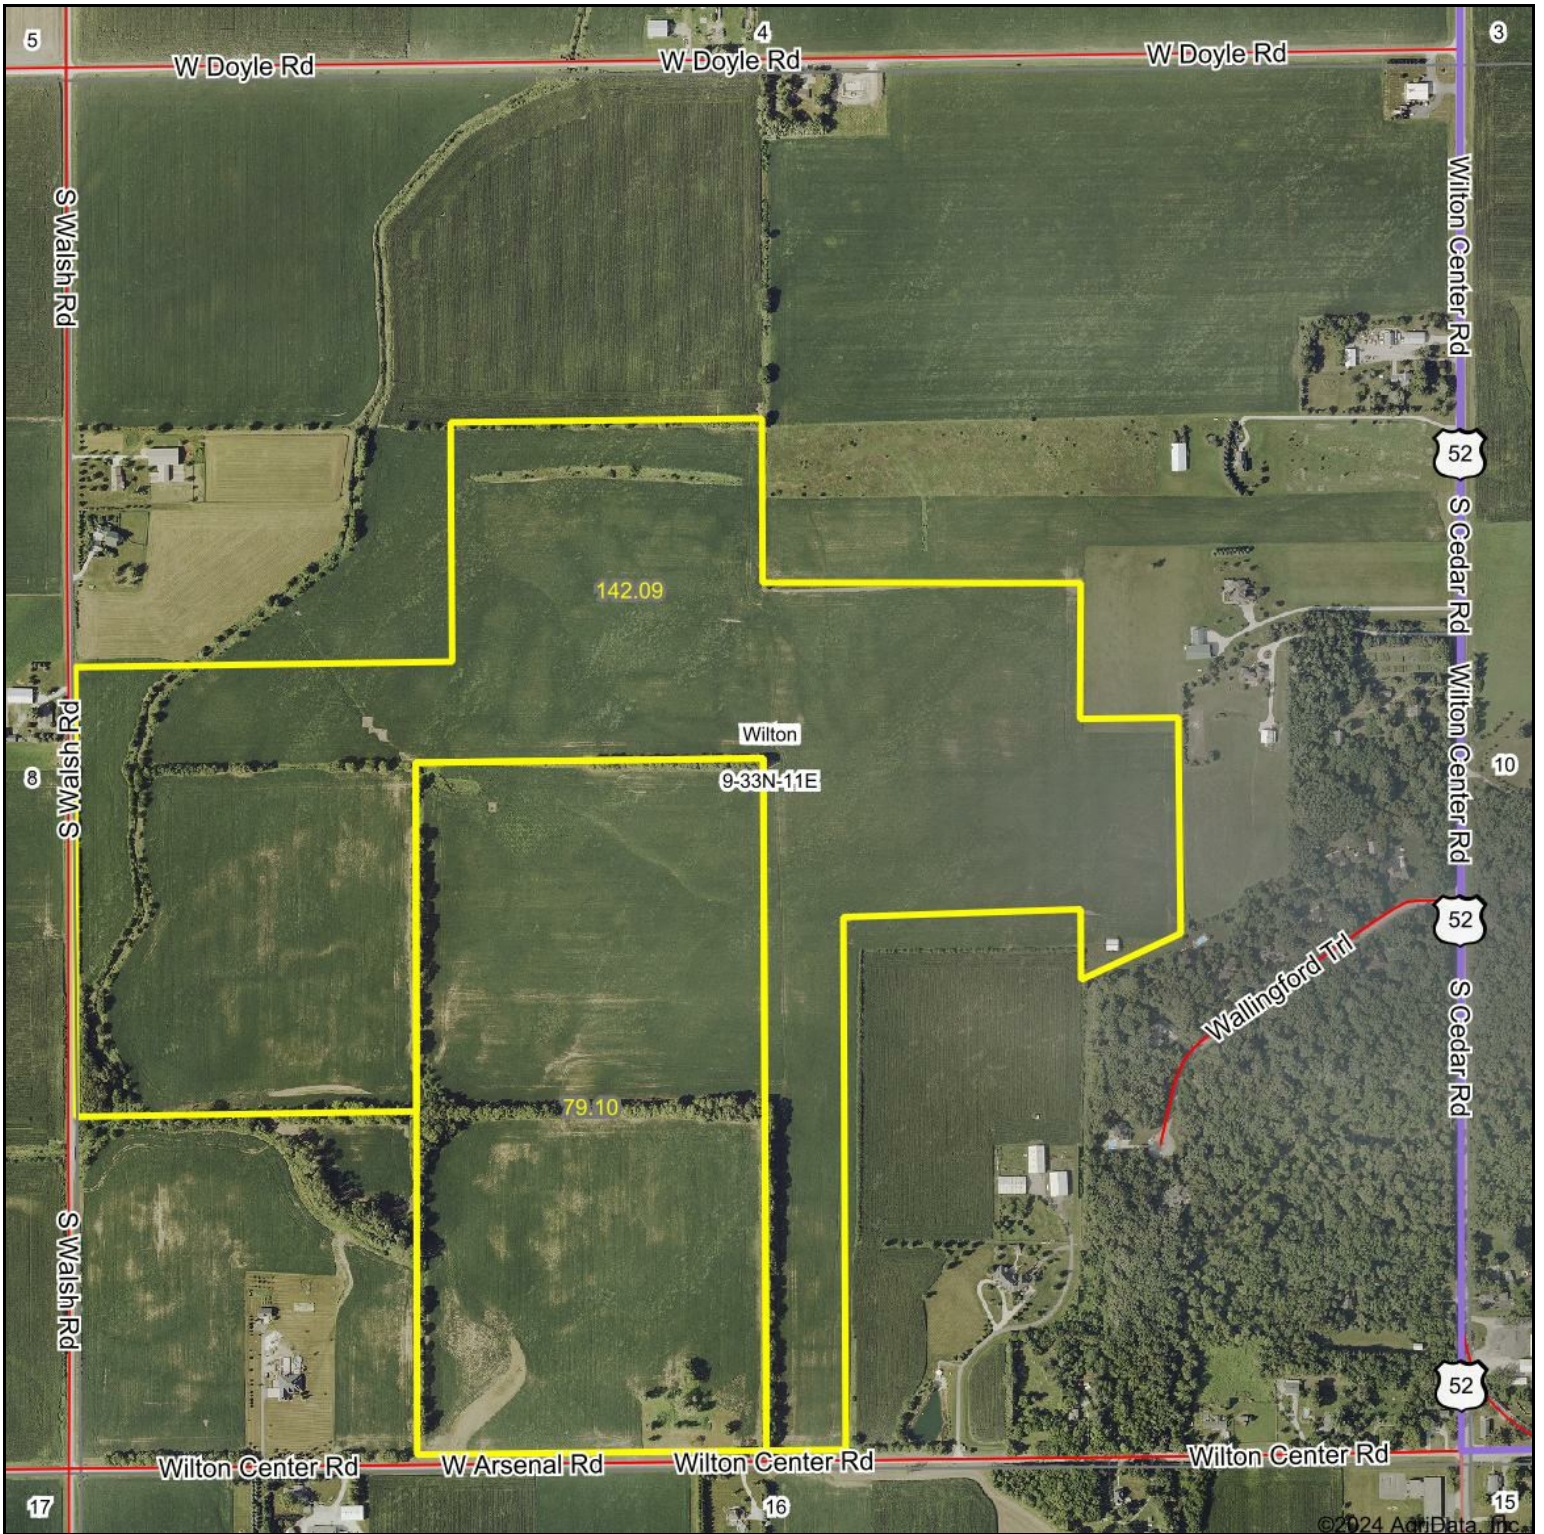

Beary and Wilton Farms

Boundary Center: 41° 21' 24.25, -87° 58' 16.45

0ft 826ft 1653ft

9-33N-11E
Will County
Illinois

Maps Provided By:
surety
CUSTOMIZED ONLINE MAPPING

© AgriData, Inc. 2023 www.AgriDataInc.com

4/19/2024