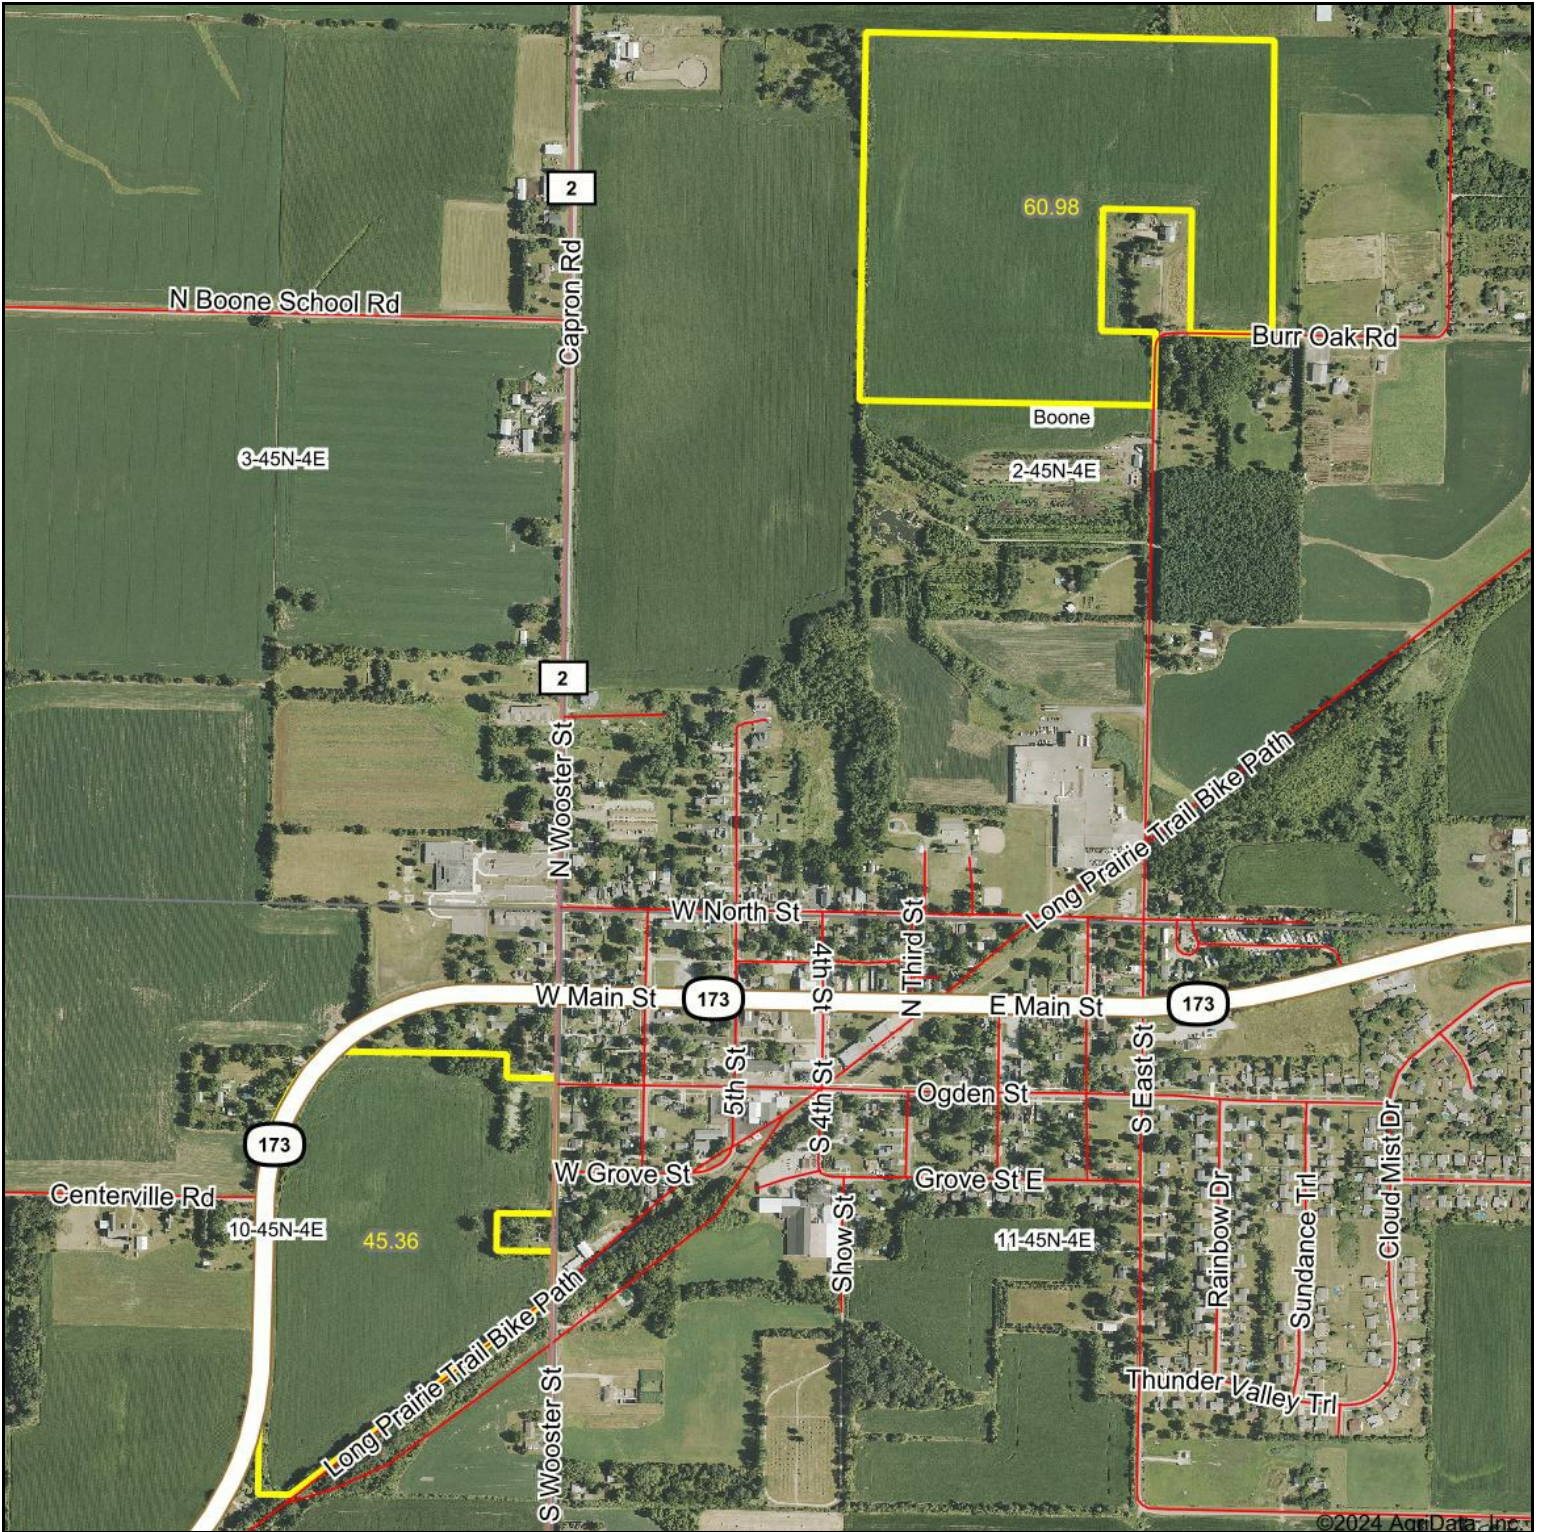

# Capron Farm

©2024 AgriData, Inc.

Boundary Center: 42° 24' 8.18, -88° 44' 29.46

0ft 983ft 1966ft

**2-45N-4E**  
**Boone County**  
**Illinois**

Maps Provided By:  
  
CUSTOMIZED ONLINE MAPPING  
© AgriData, Inc. 2023 www.AgriDataInc.com

4/18/2024