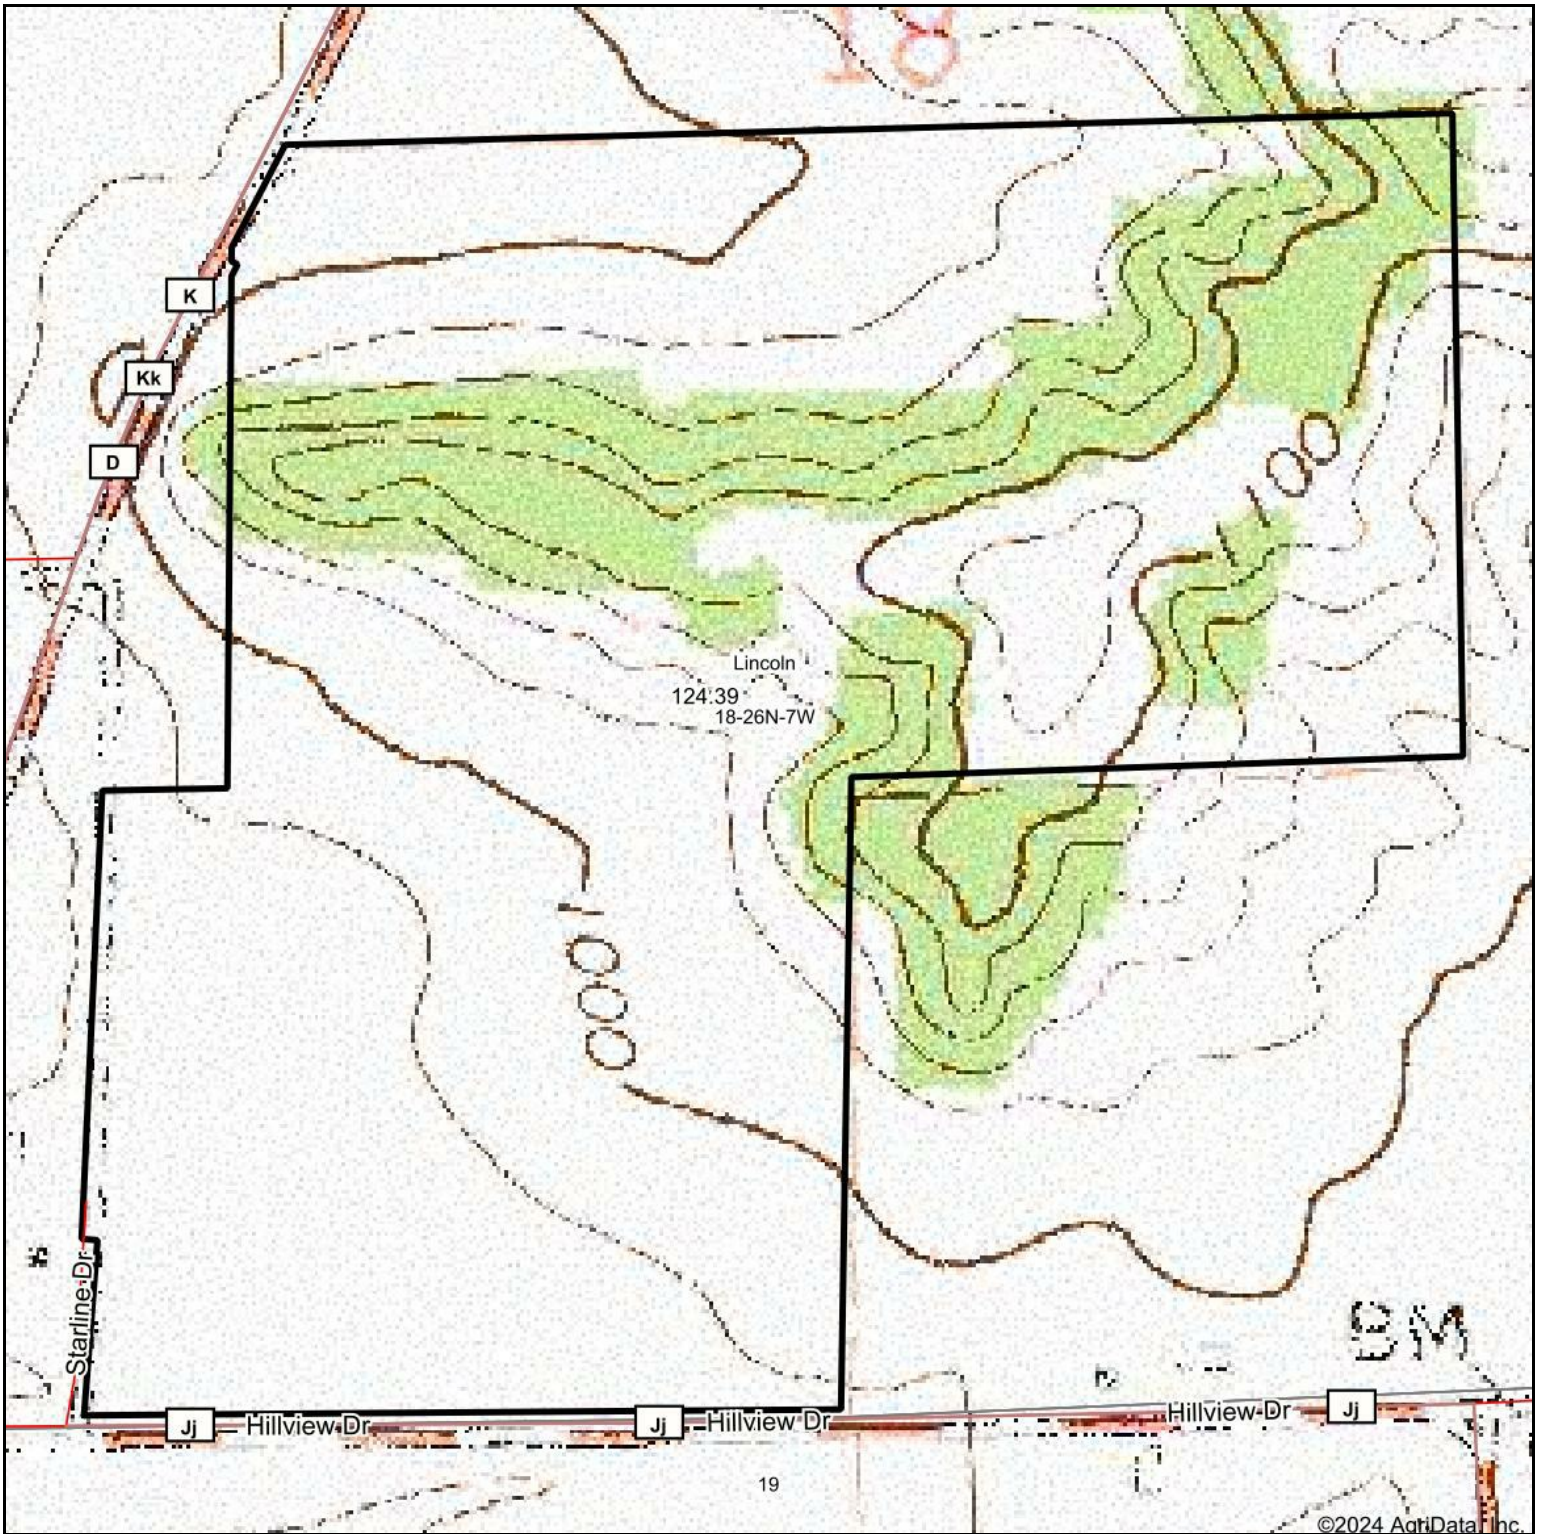

Topography Map

Map Center: 44° 43' 50.65, -91° 16' 41.66

Maps Provided By:

© AgriData, Inc. 2023 www.AgriDataInc.com

18-26N-7W
Eau Claire County
Wisconsin

6/27/2024