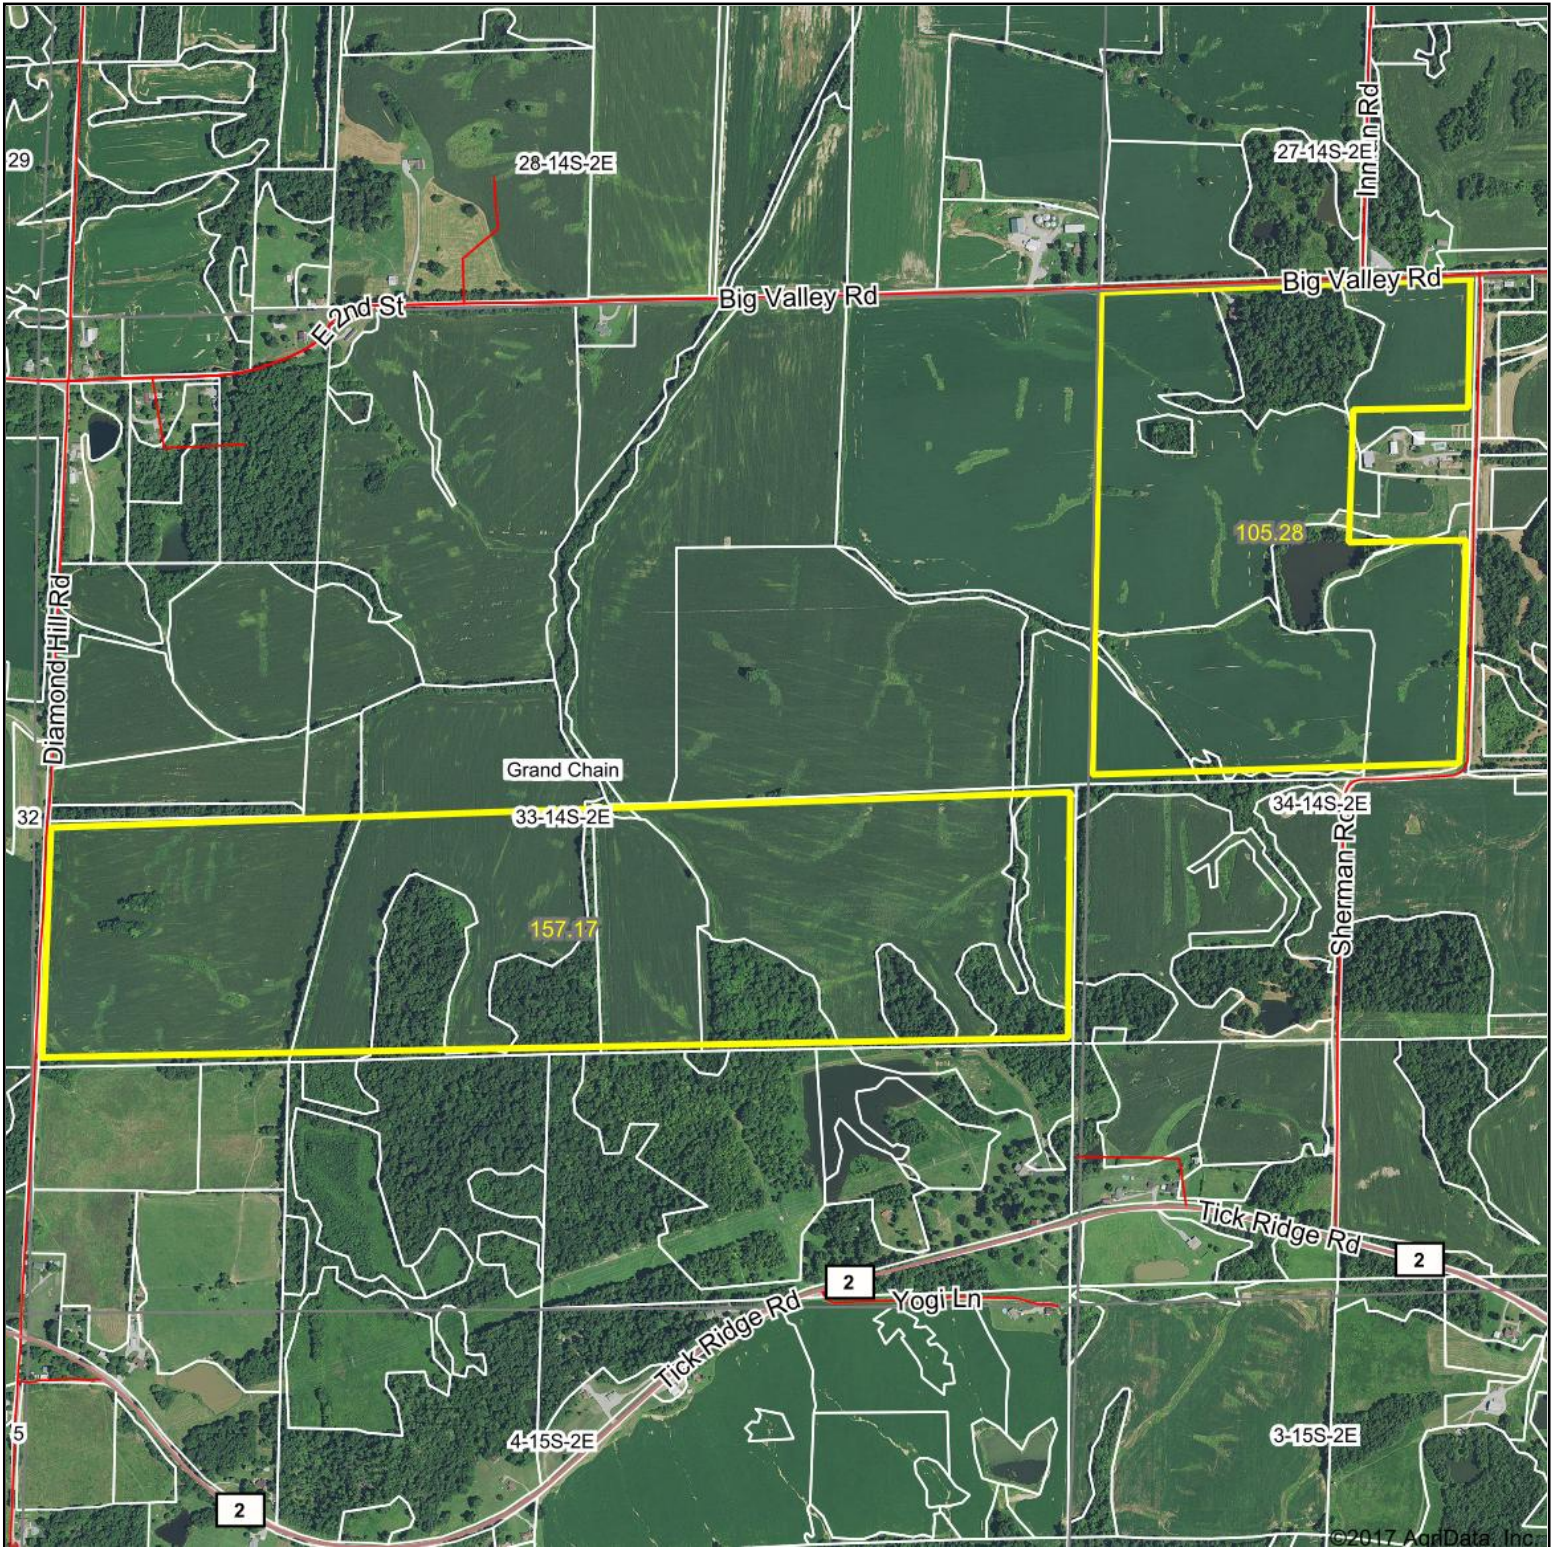

Aerial Map

©2017 AgriData, Inc.

map center: 37° 15' 7.52, -88° 59' 28.45

33-14S-2E
Pulaski County
Illinois

12/18/2017