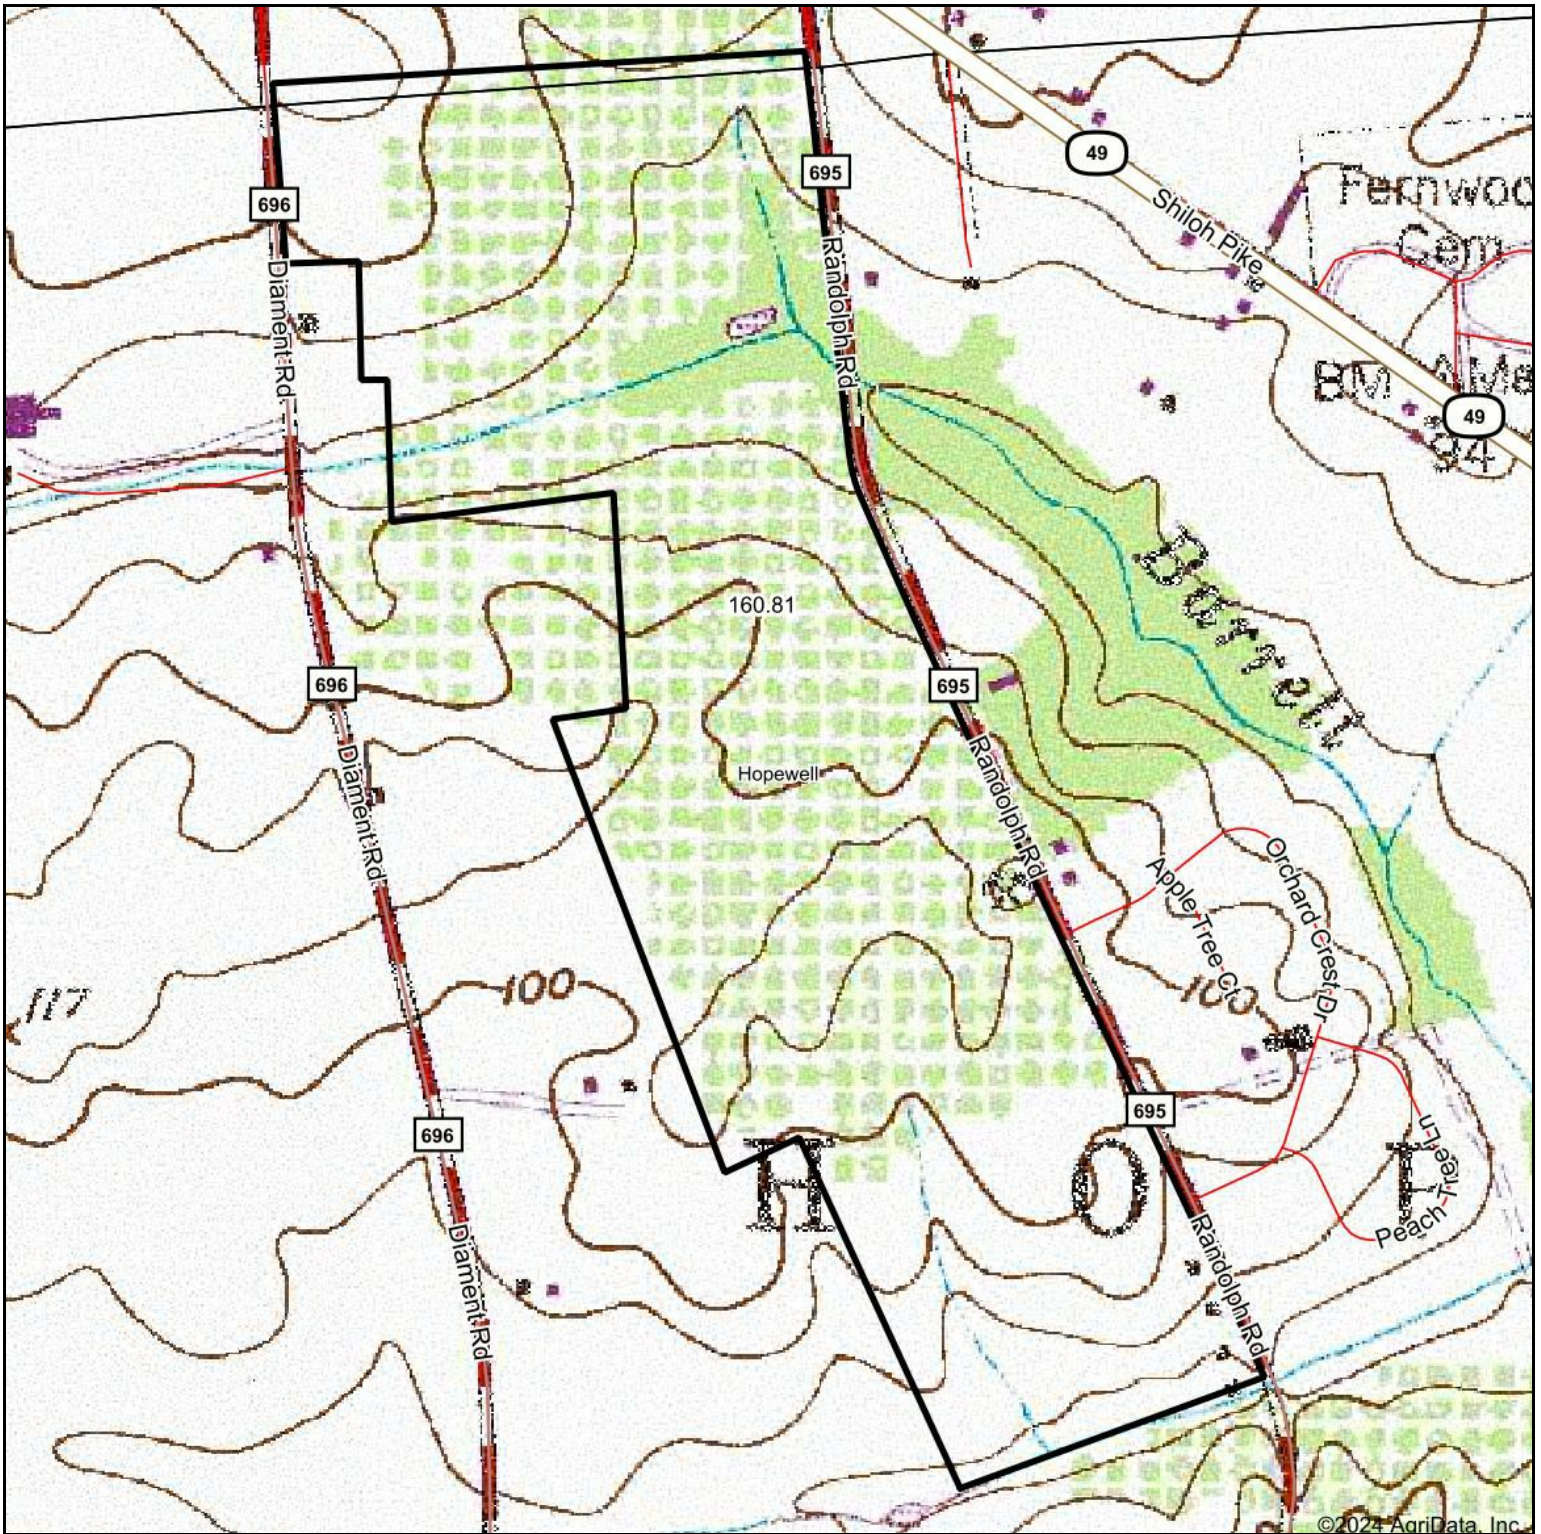

# Topography Map

Map Center: 39° 26' 49.49, -75° 17' 34.72

Maps Provided By:

© AgriData, Inc. 2023 [www.AgriDataInc.com](http://www.AgriDataInc.com)

**Cumberland County  
New Jersey**

11/14/2024