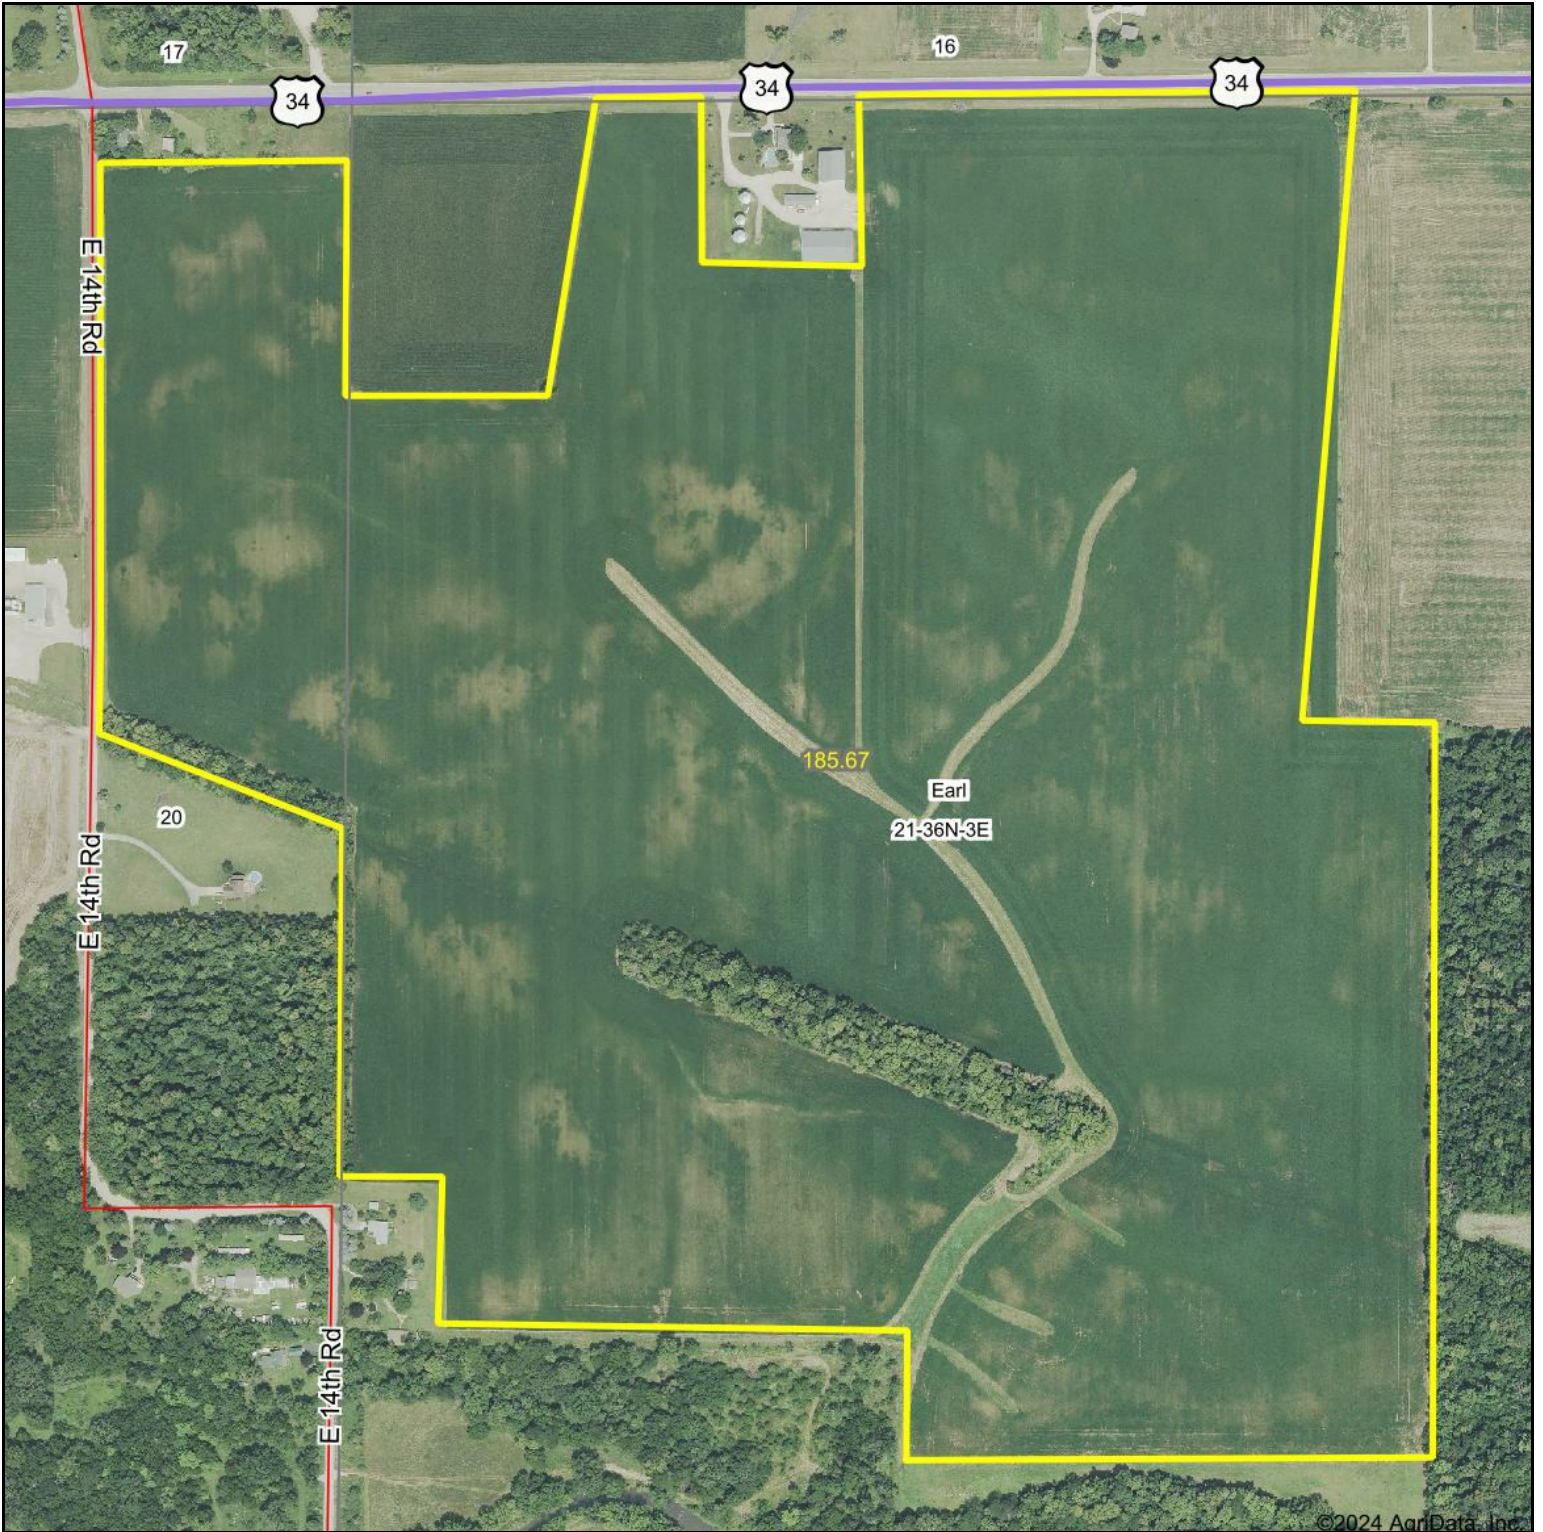

Fischer Farm

©2024 AgriData, Inc.

Map Center: 41° 34' 53.21, -88° 53' 27.79

0ft 528ft 1055ft

21-36N-3E
LaSalle County
Illinois

4/18/2024