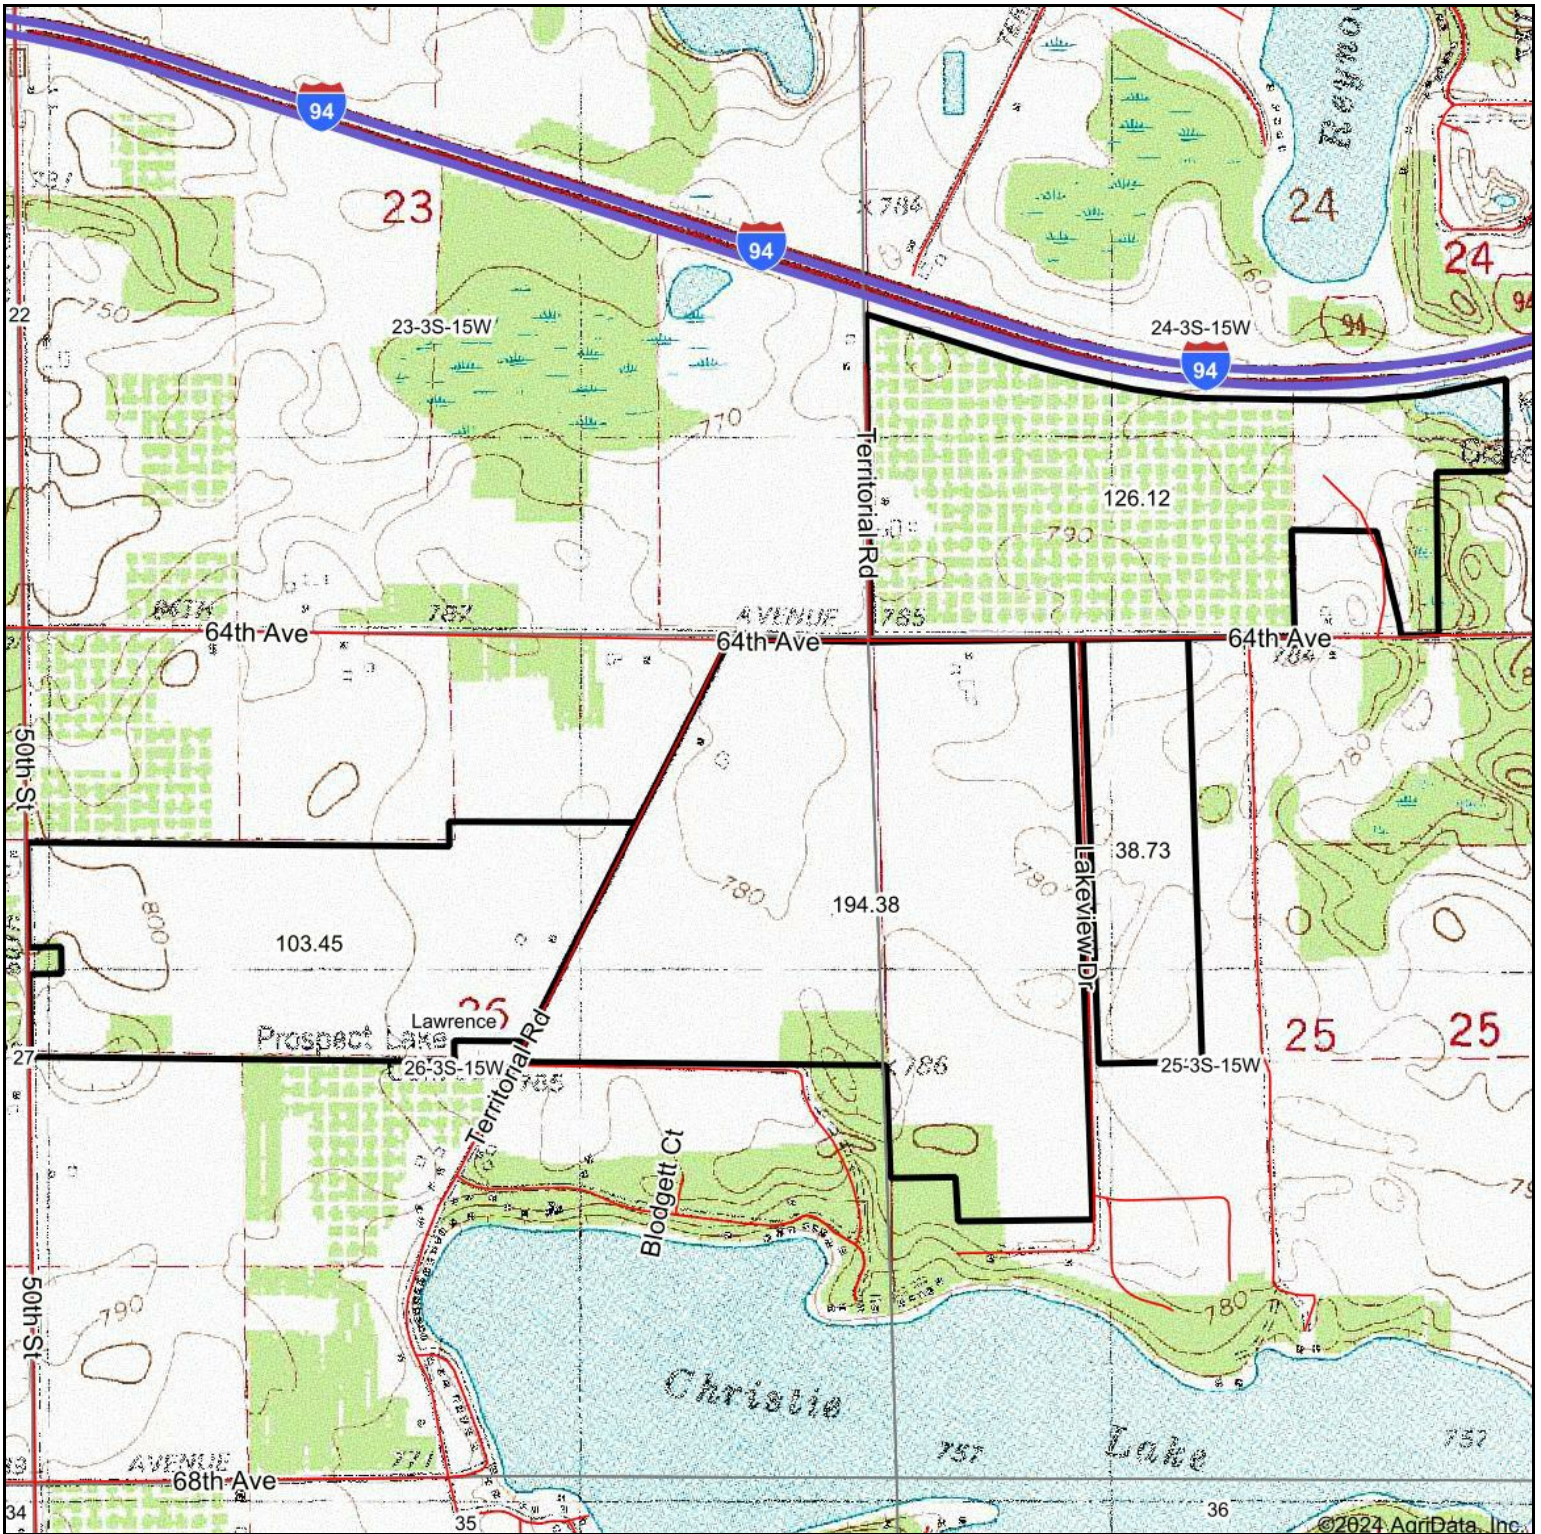

# Topography Map

Map Center: 42° 10' 59.92, -86° 0' 53.44

**26-3S-15W**  
**Van Buren County**  
**Michigan**

5/17/2024

Maps Provided By:

© AgriData, Inc. 2023 www.AgrIDataInc.com