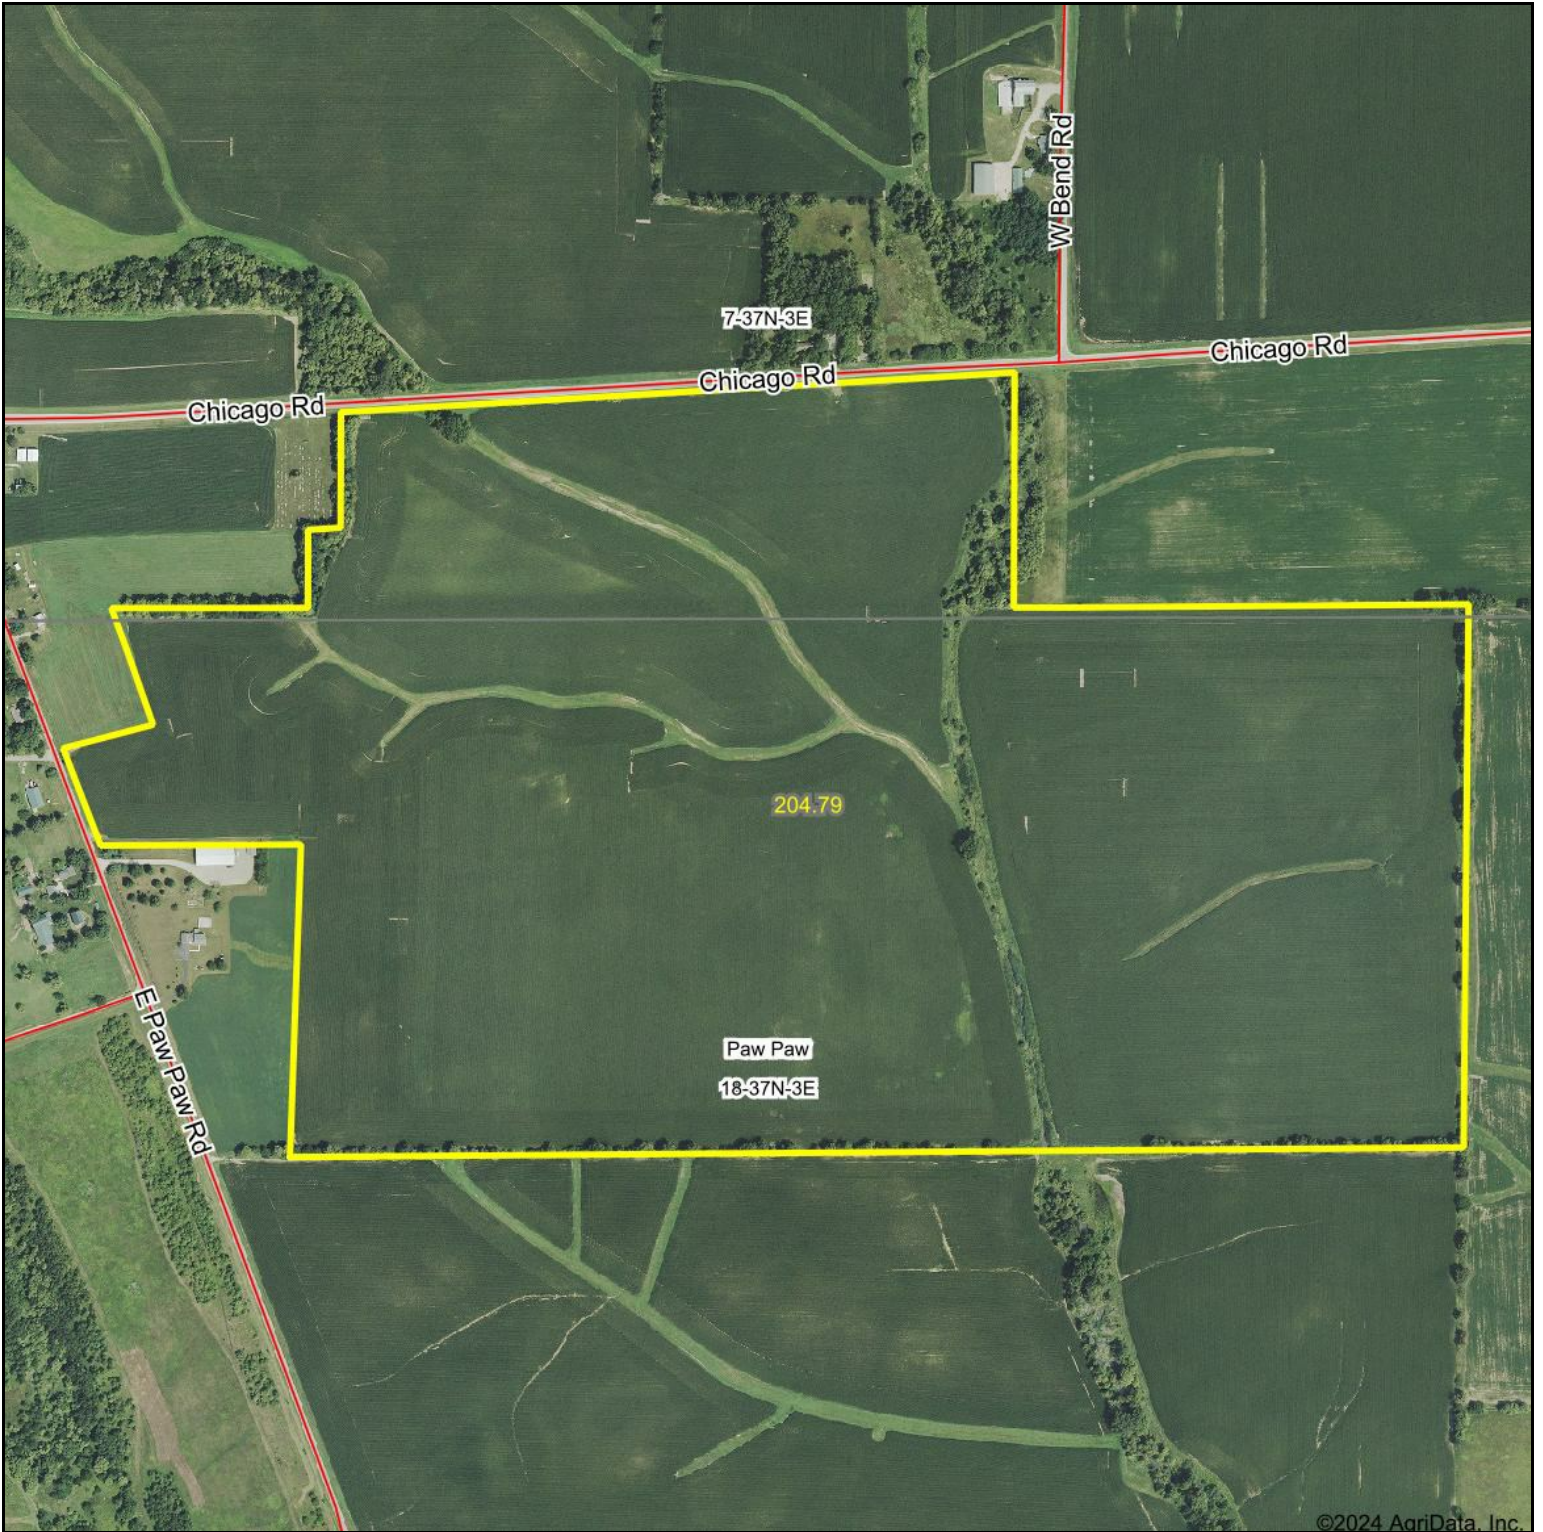

Strong Jove

©2024 AgriData, Inc.

Map Center: 41° 41' 6.32, -88° 55' 45.48

18-37N-3E
DeKalb County
Illinois

Maps Provided By:

© AgriData, Inc. 2023 www.AgriDataInc.com

8/16/2024