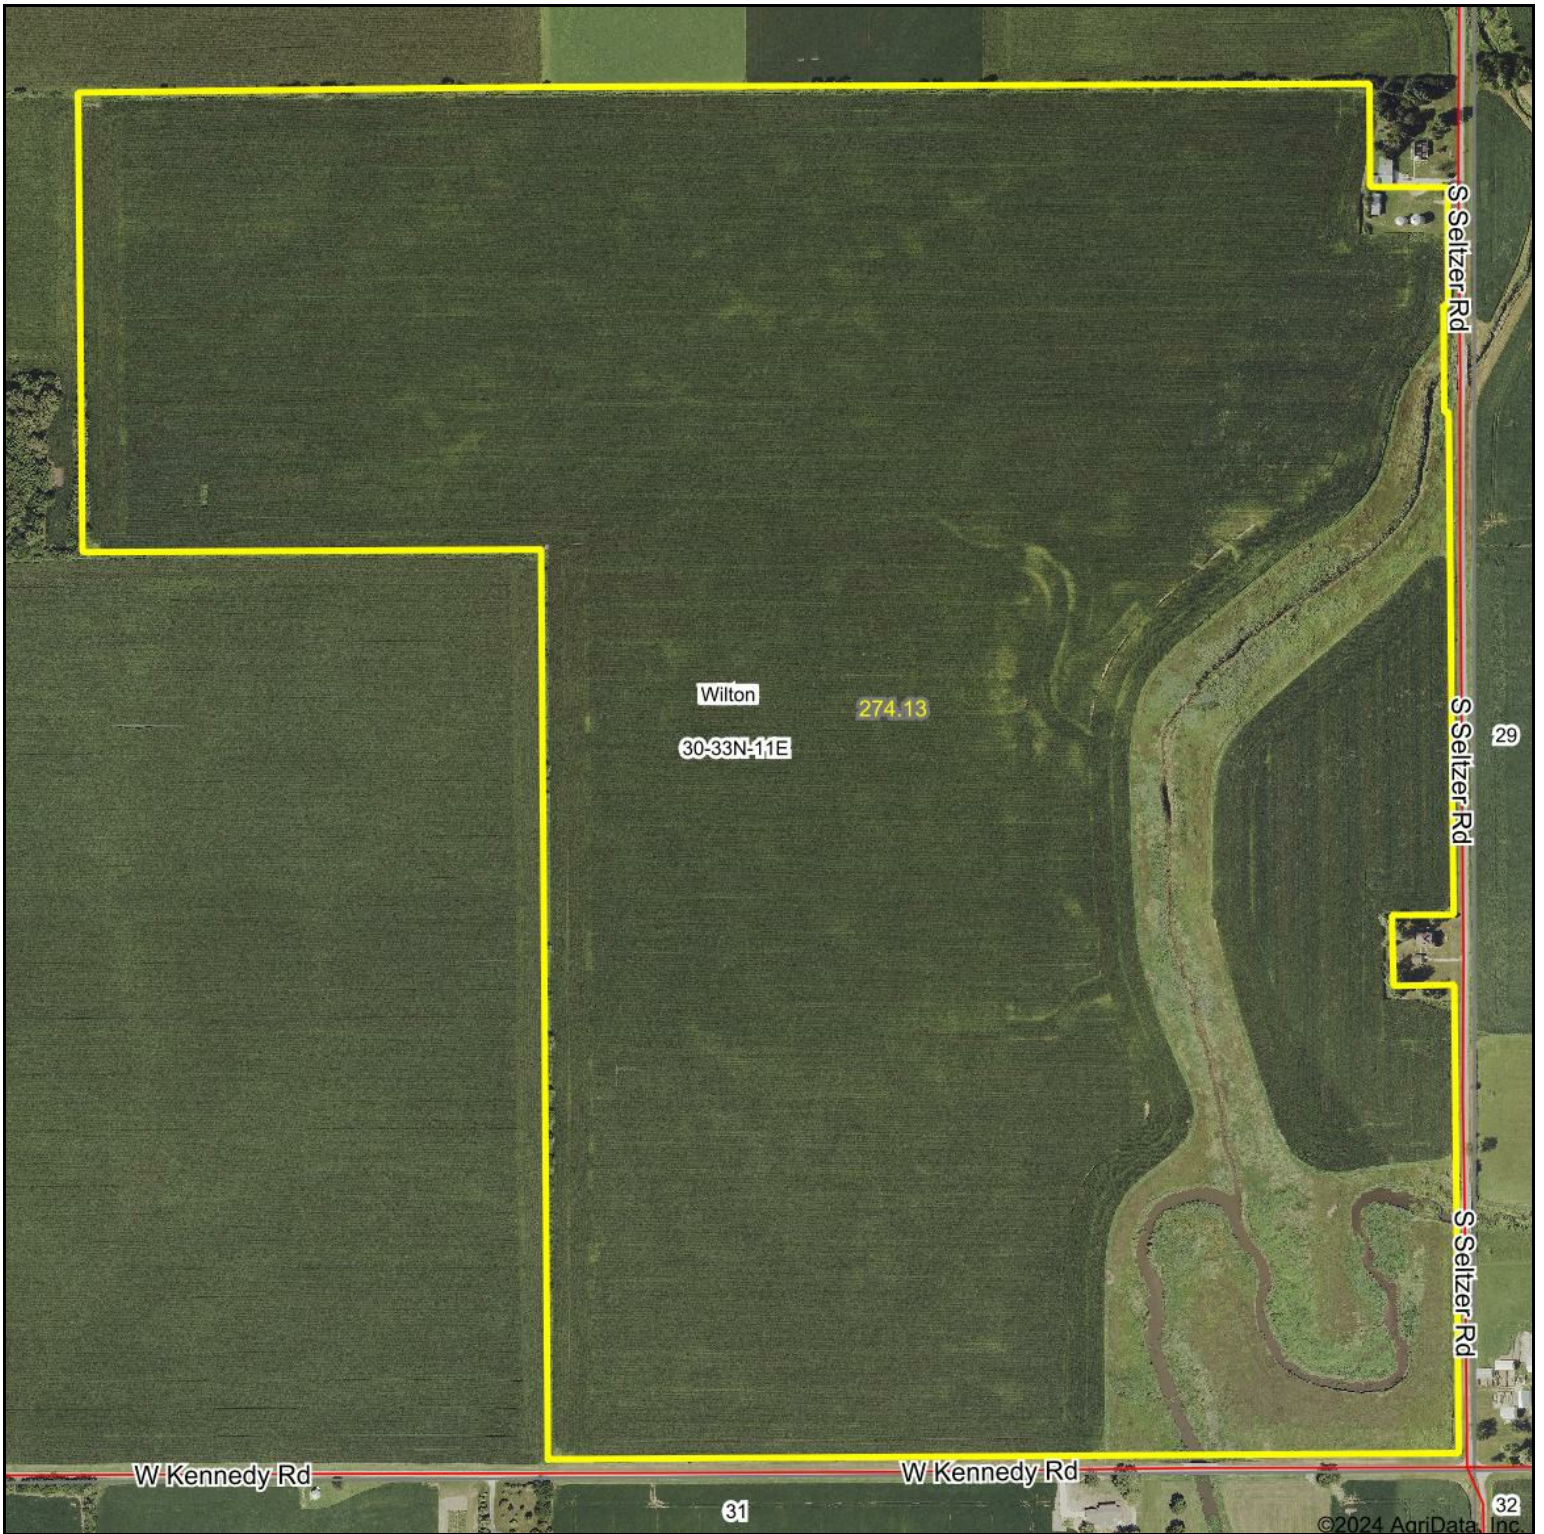

Deldun North

©2024 AgriData, Inc

Map Center: 41° 18' 45.56, -88° 0' 16.23

30-33N-11E
Will County
Illinois

Maps Provided By:

© AgriData, Inc. 2023 www.AgriDataInc.com

8/16/2024