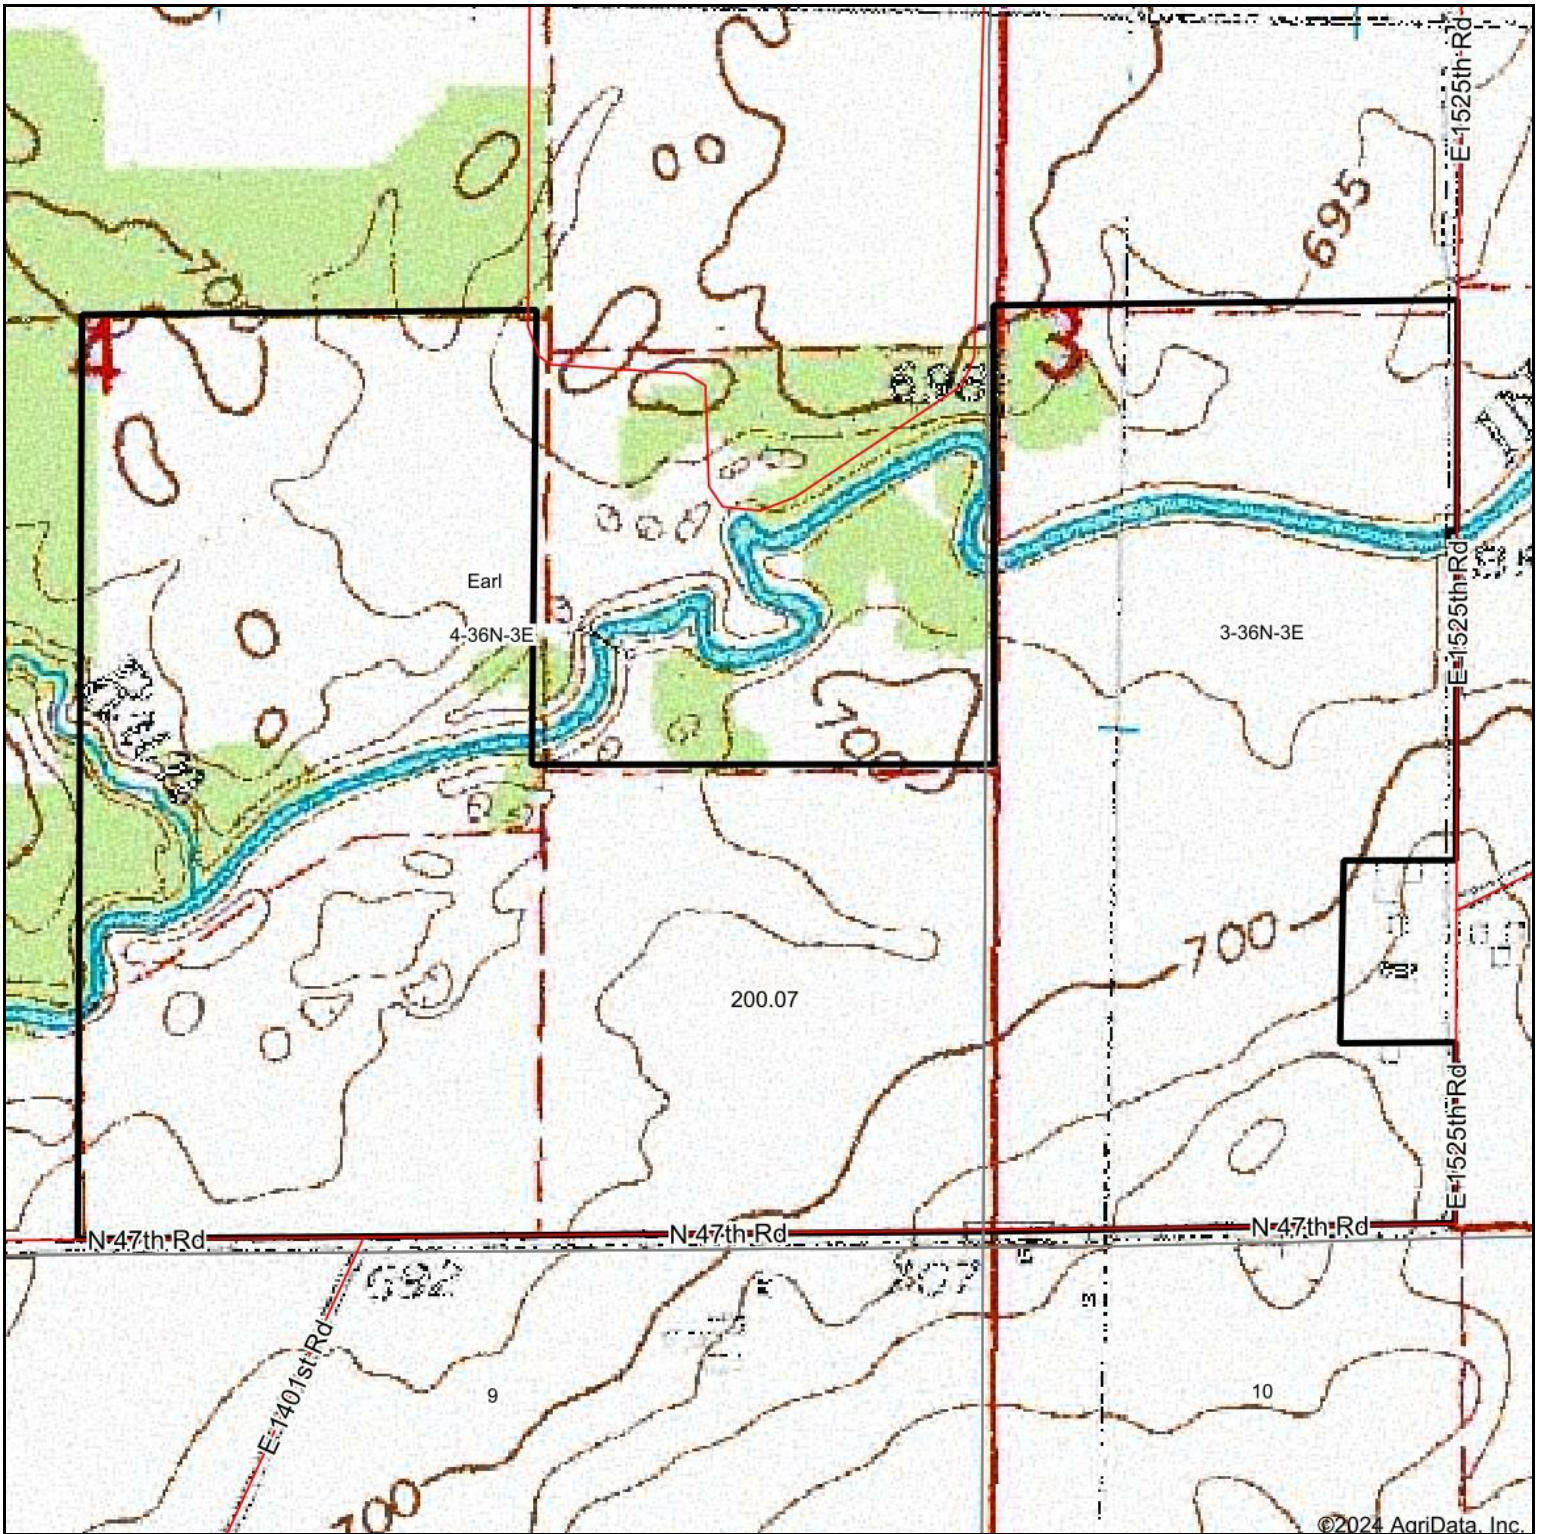

Topography Map

©2024 AgriData, Inc.

Map Center: 41° 37' 8.36, -88° 52' 43.45

Maps Provided By:

© AgriData, Inc. 2023 www.AgriDataInc.com

4-36N-3E
LaSalle County
Illinois

4/18/2024