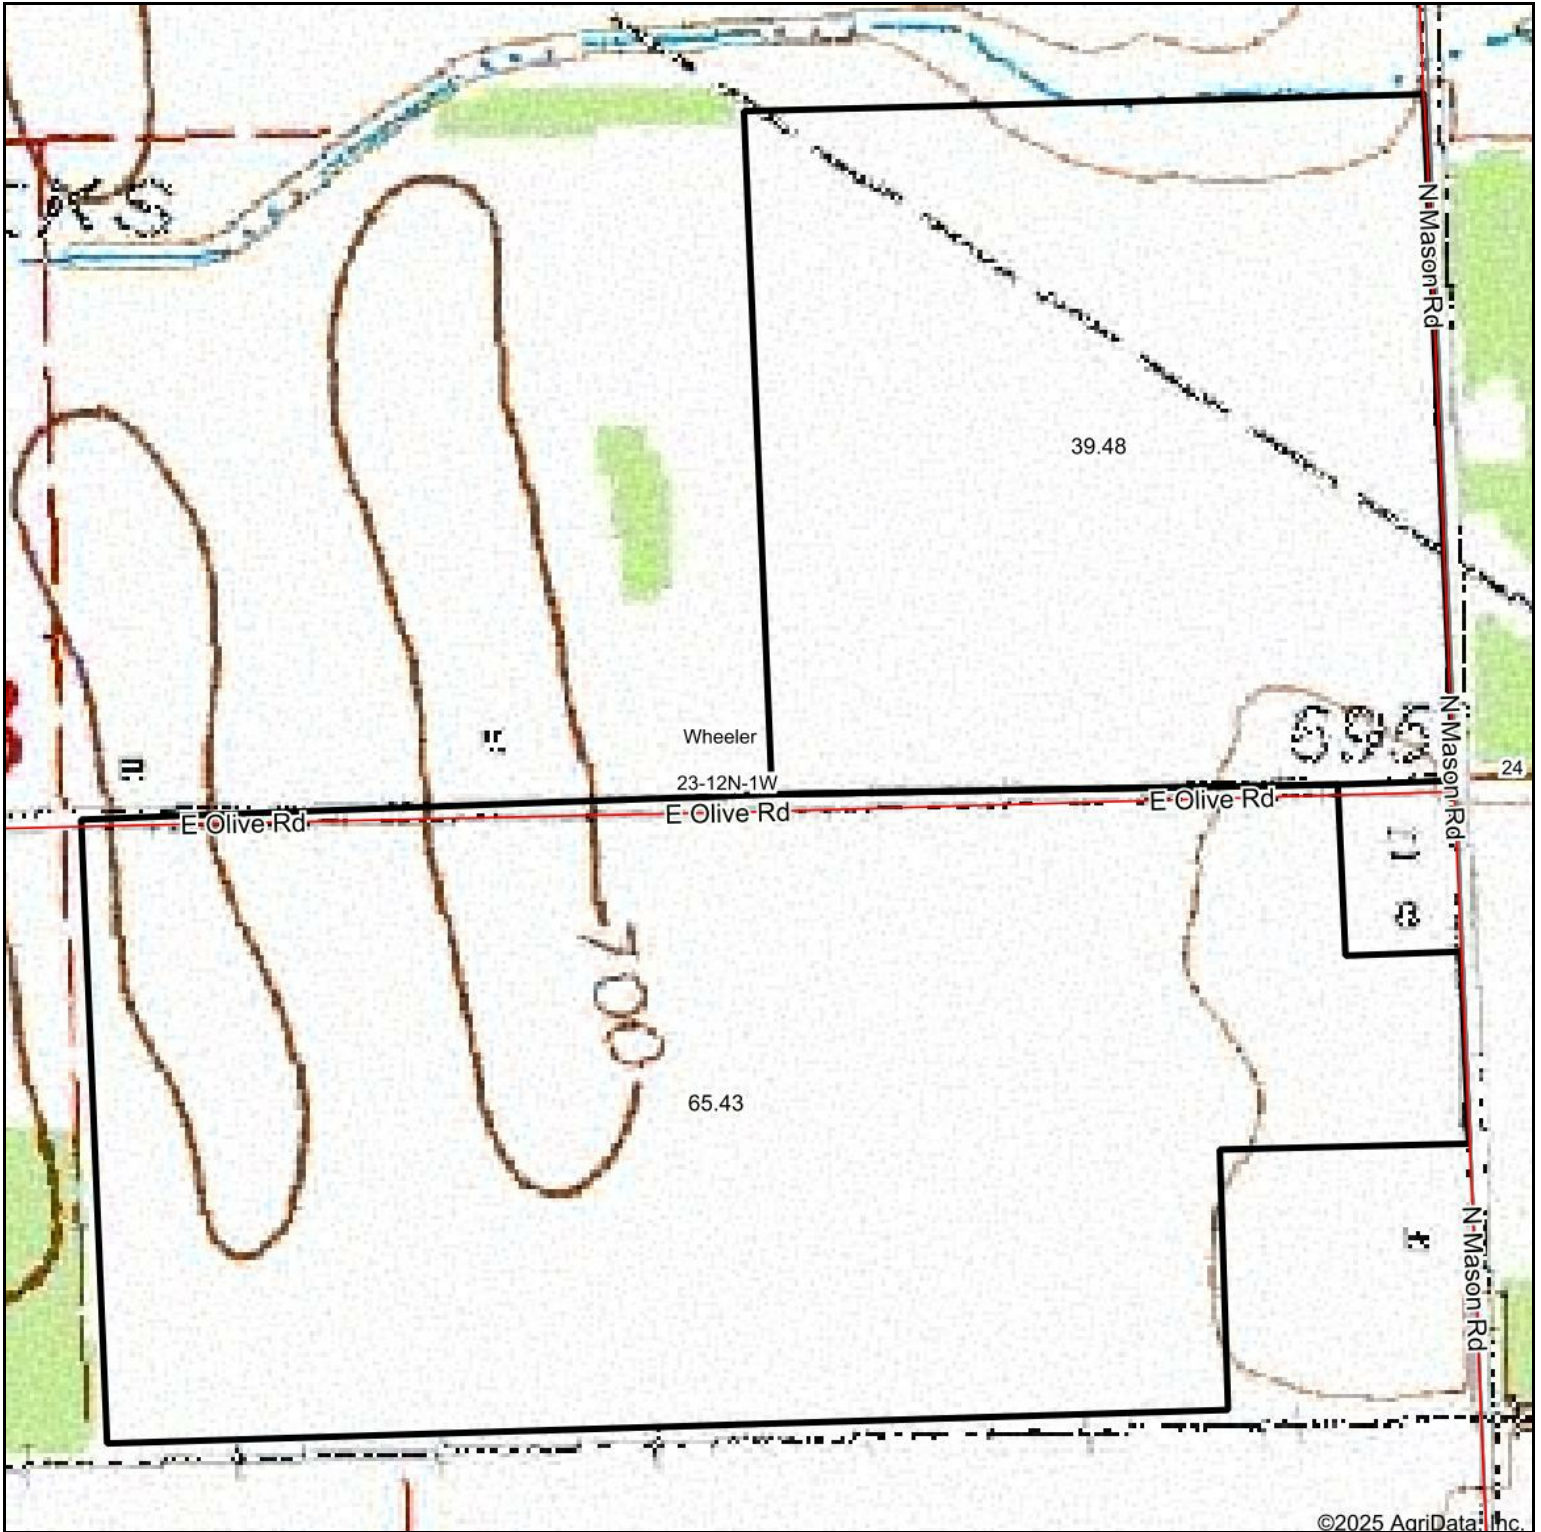

Topography Map

©2025 AgriData, Inc.

Map Center: 43° 24' 55.59, -84° 23' 40.02

Maps Provided By:

© AgriData, Inc. 2023 www.AgriDataInc.com

23-12N-1W
Gratiot County
Michigan

3/31/2025