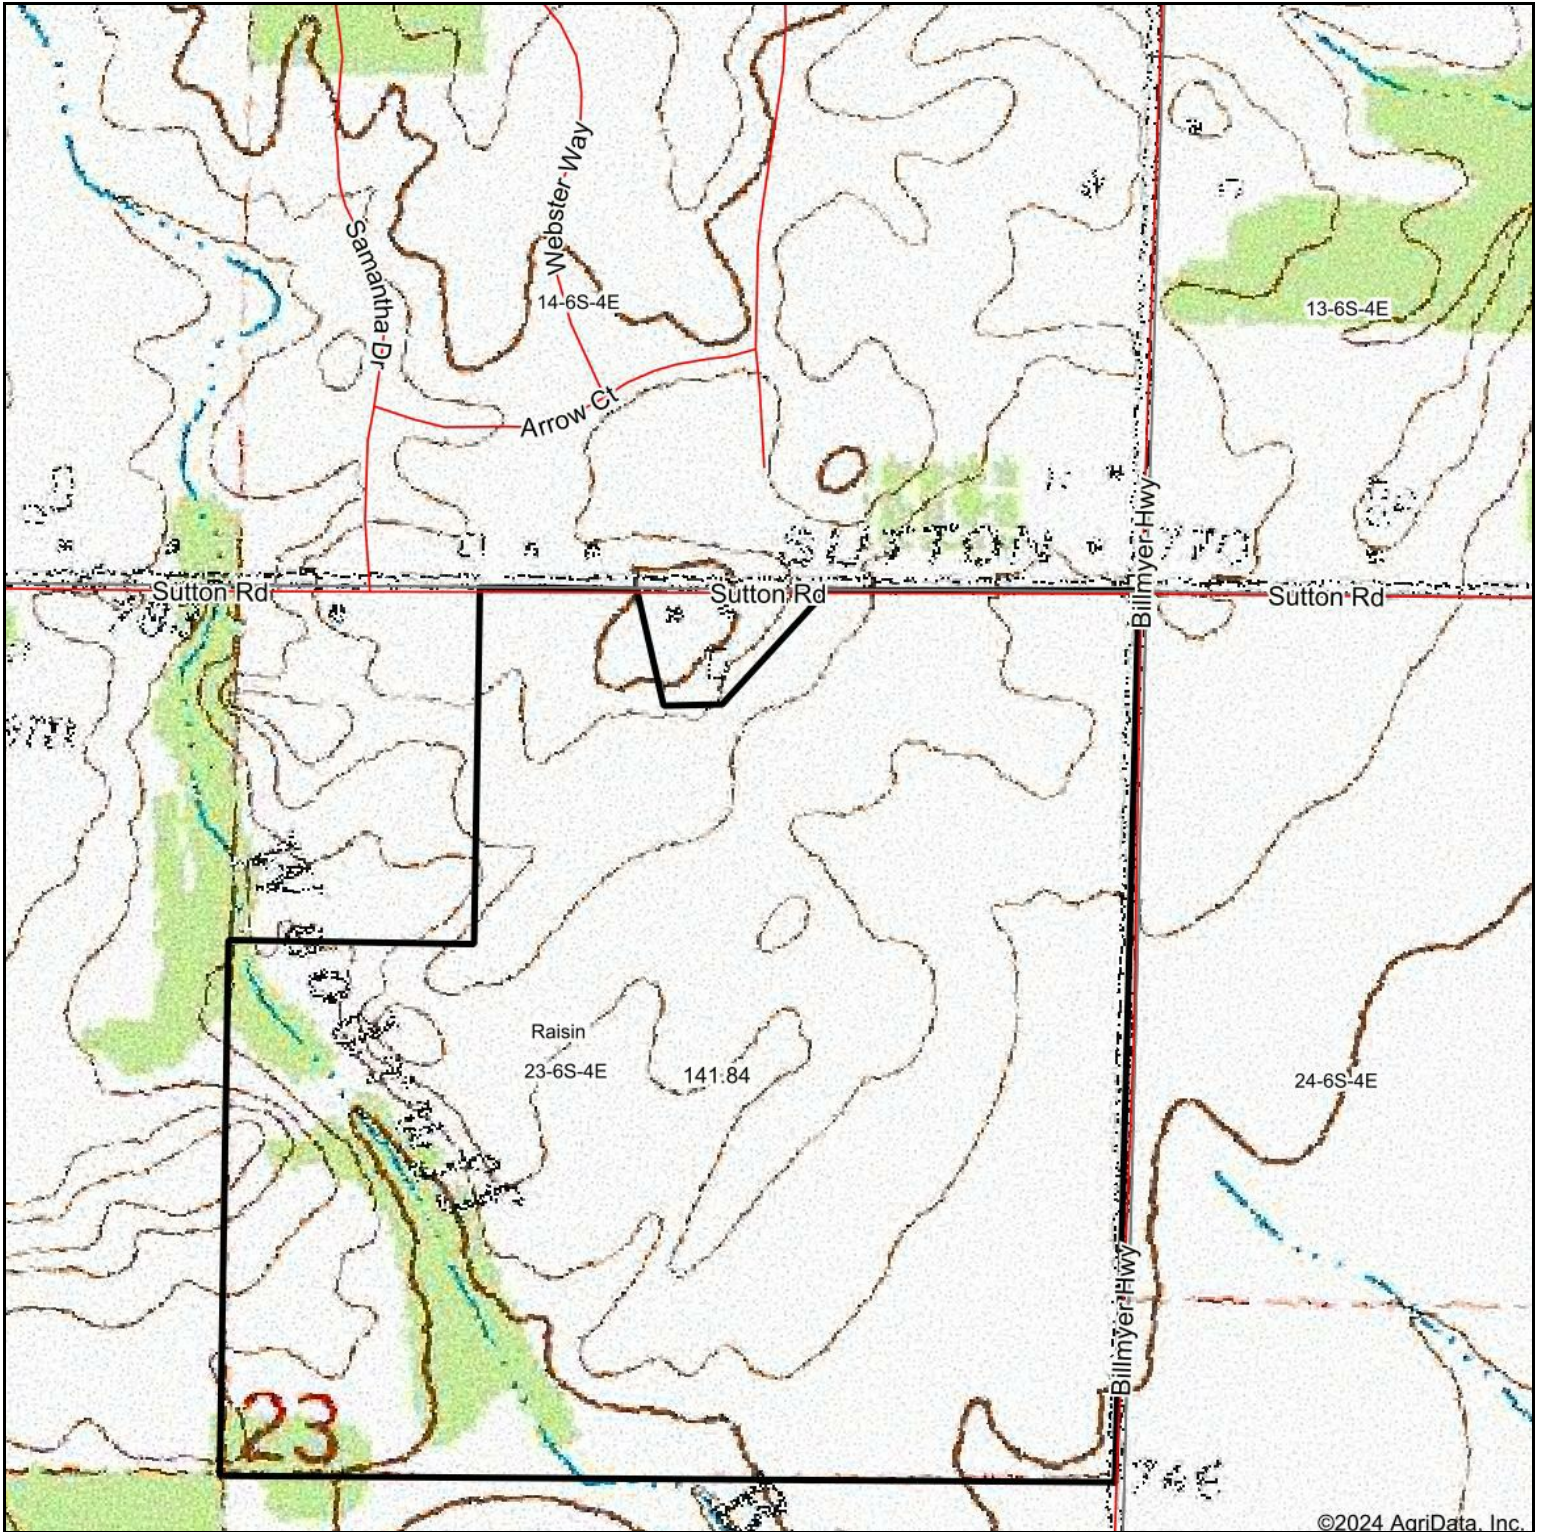

Topography Map

©2024 AgriData, Inc.

Map Center: 41° 56' 53.15, -83° 54' 36.73

Maps Provided By:

© AgriData, Inc. 2023 www.AgridataInc.com

23-6S-4E
Lenawee County
Michigan

4/10/2024