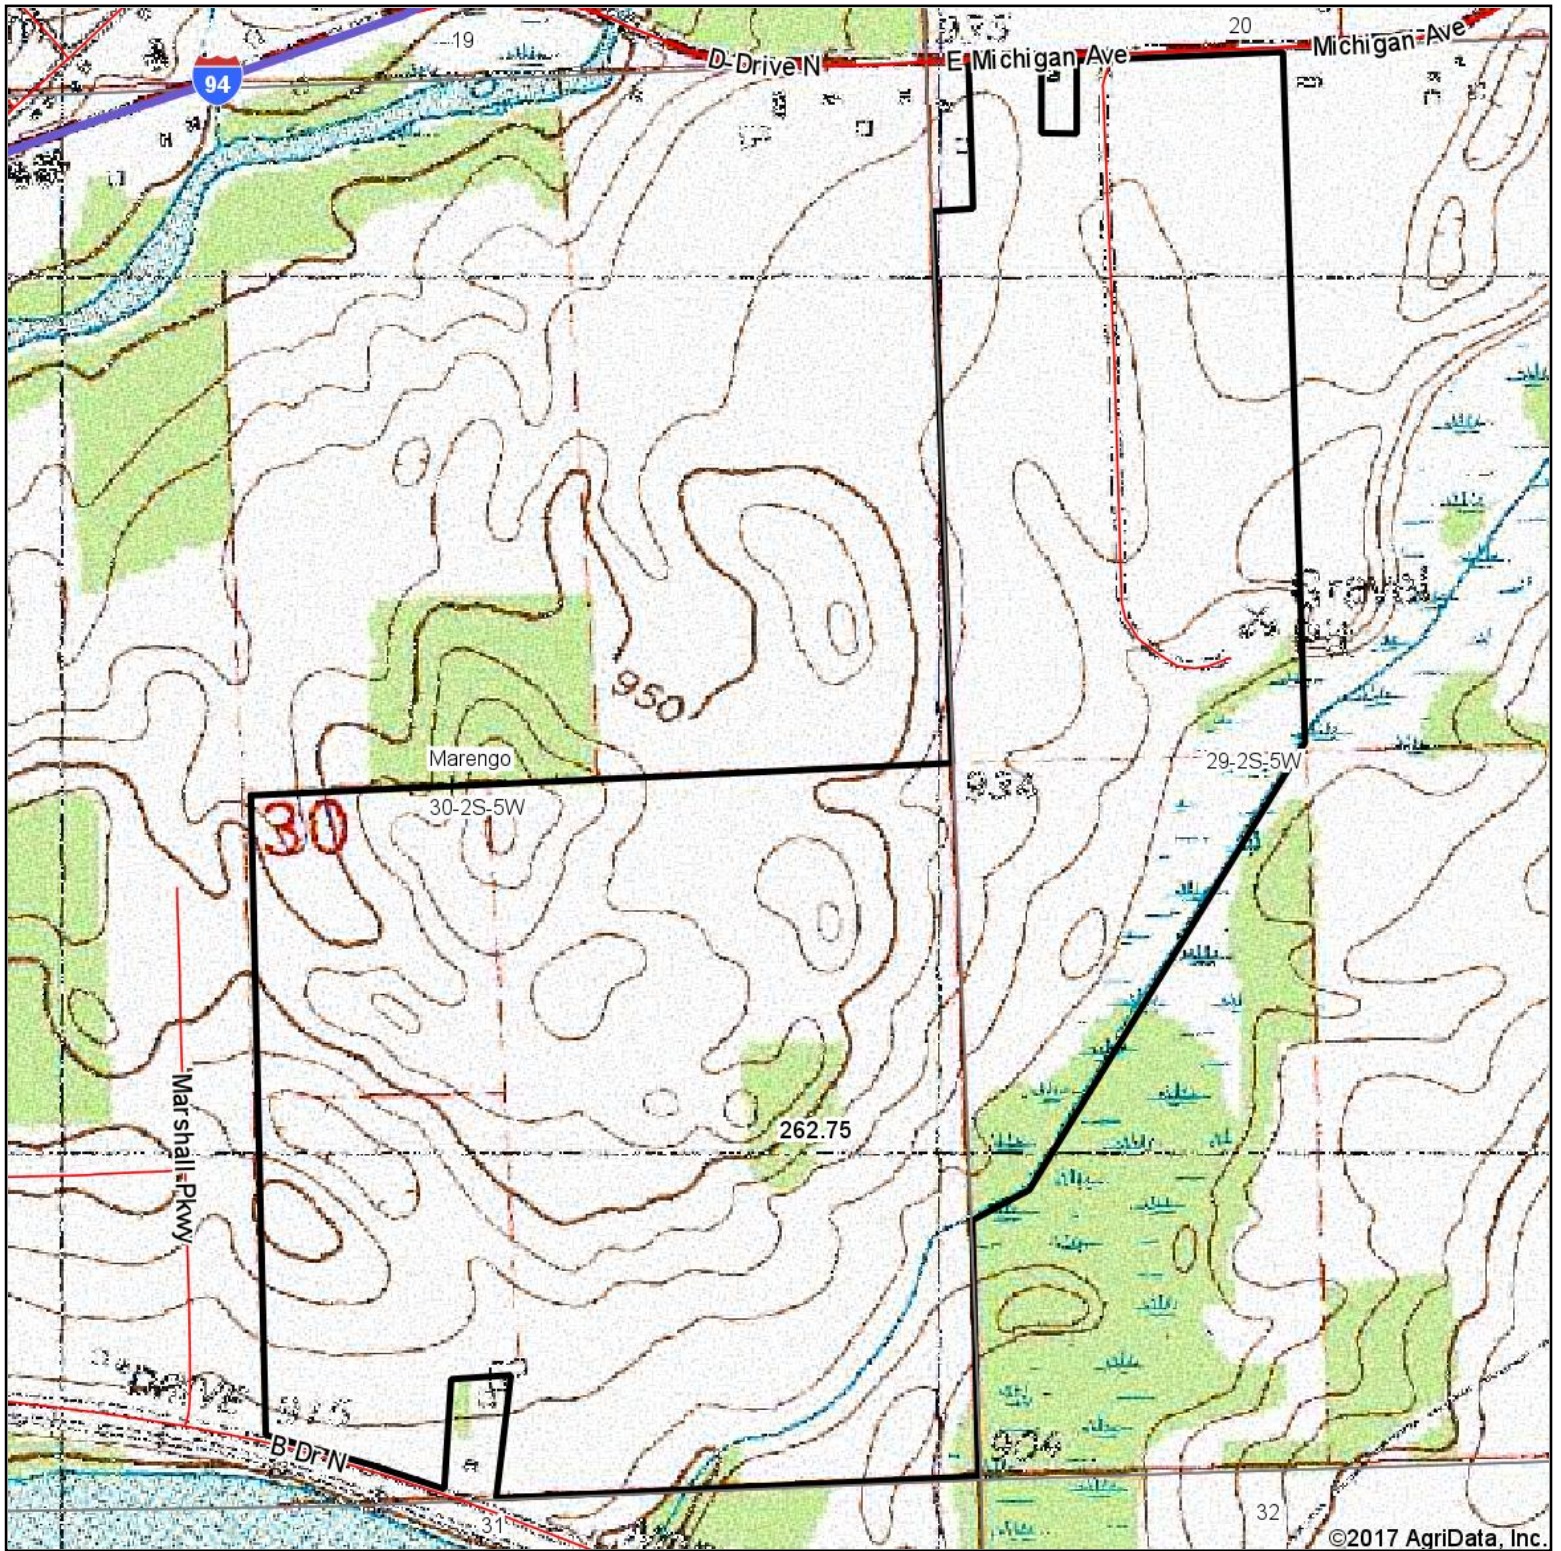

Topography Map

©2017 AgriData, Inc.

map center: 42° 16' 6.11, -84° 55' 43.76

Maps Provided By:

© AgriData, Inc. 2017

www.AgriDataInc.com

30-2S-5W
Calhoun County
Michigan

2/20/2017