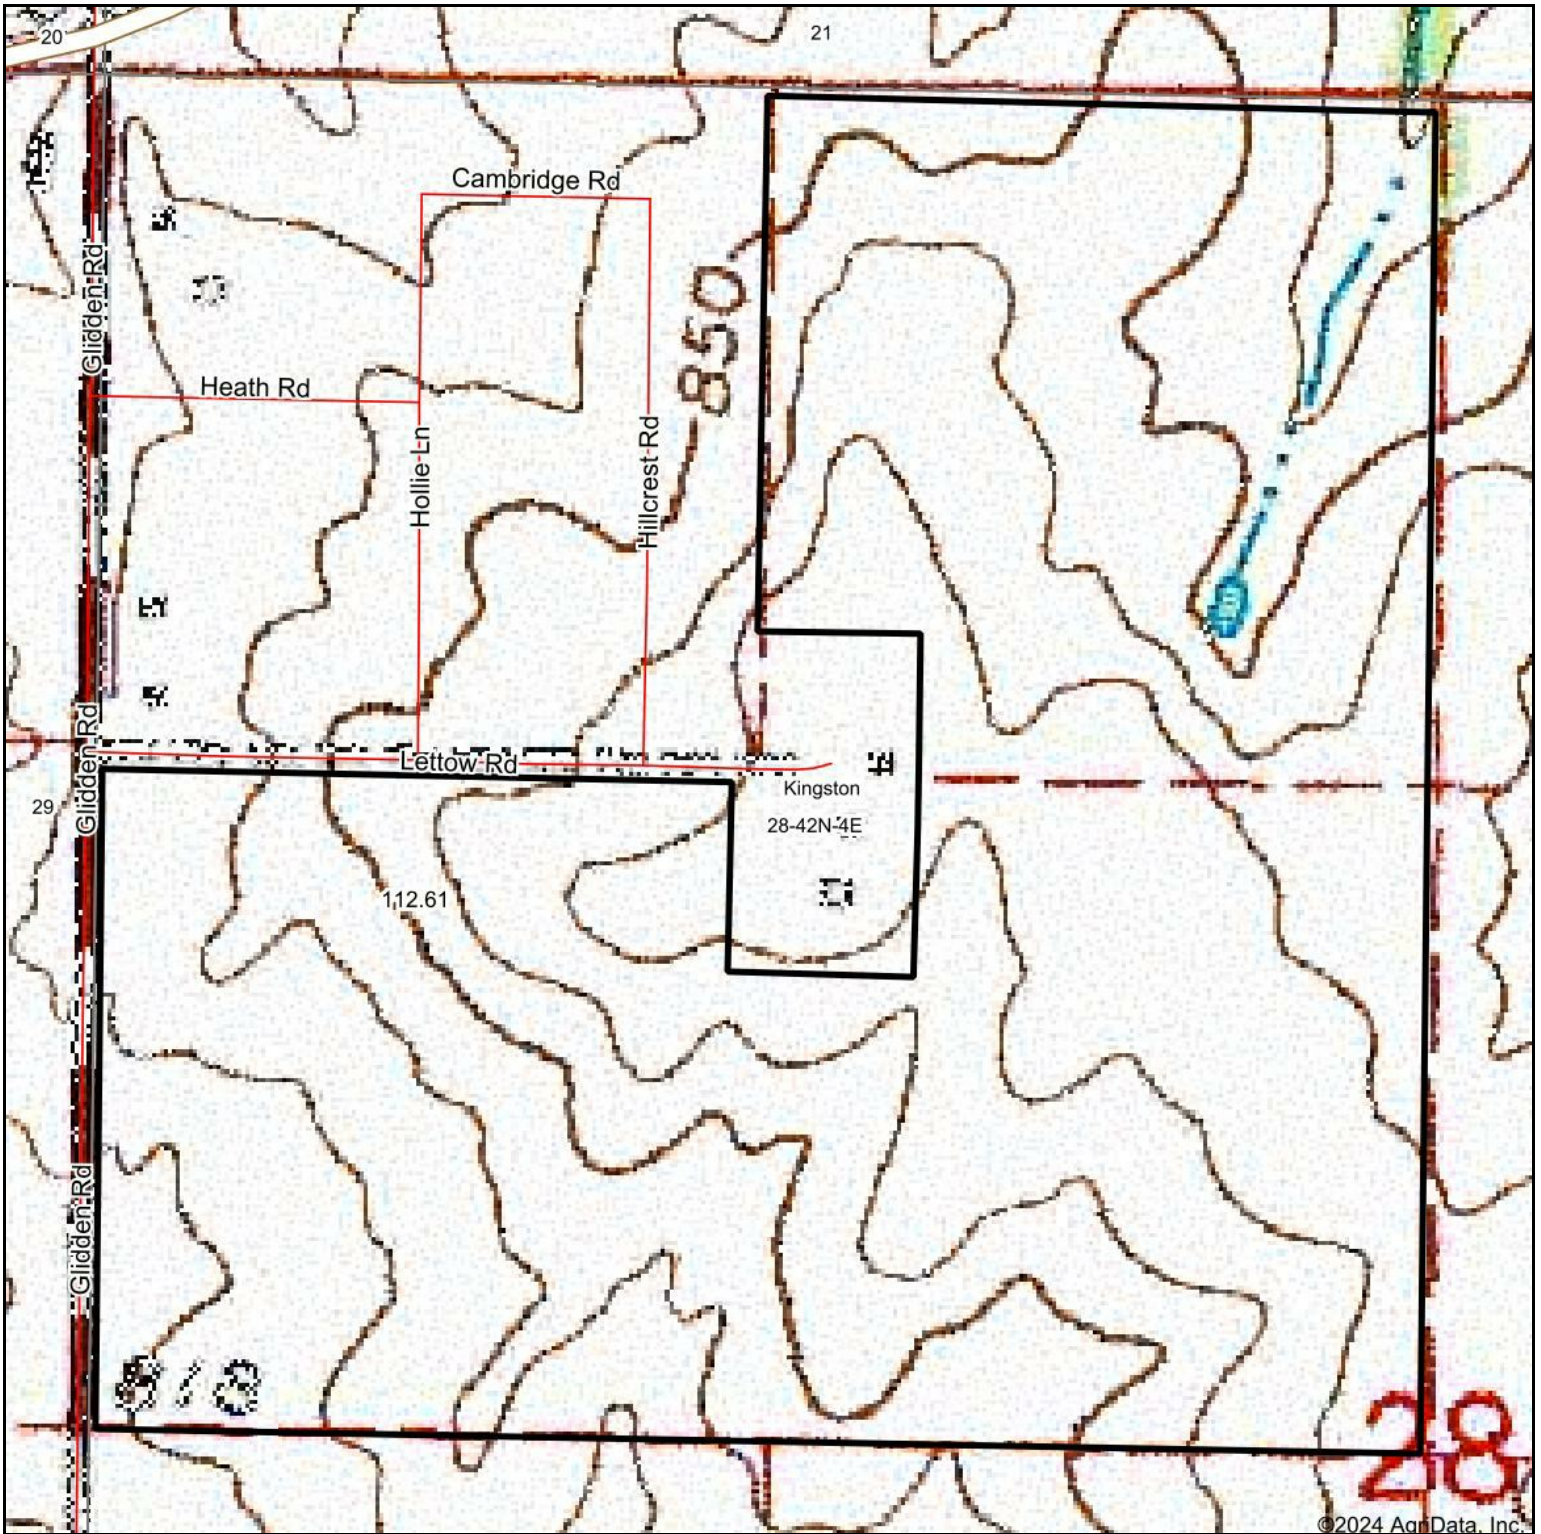

Topography Map

©2024 AgriData, Inc.

Map Center: 42° 5' 30.26, -88° 46' 42.1

Maps Provided By:

© AgriData, Inc. 2023 www.AgrIDataInc.com

28-42N-4E
DeKalb County
Illinois

4/18/2024